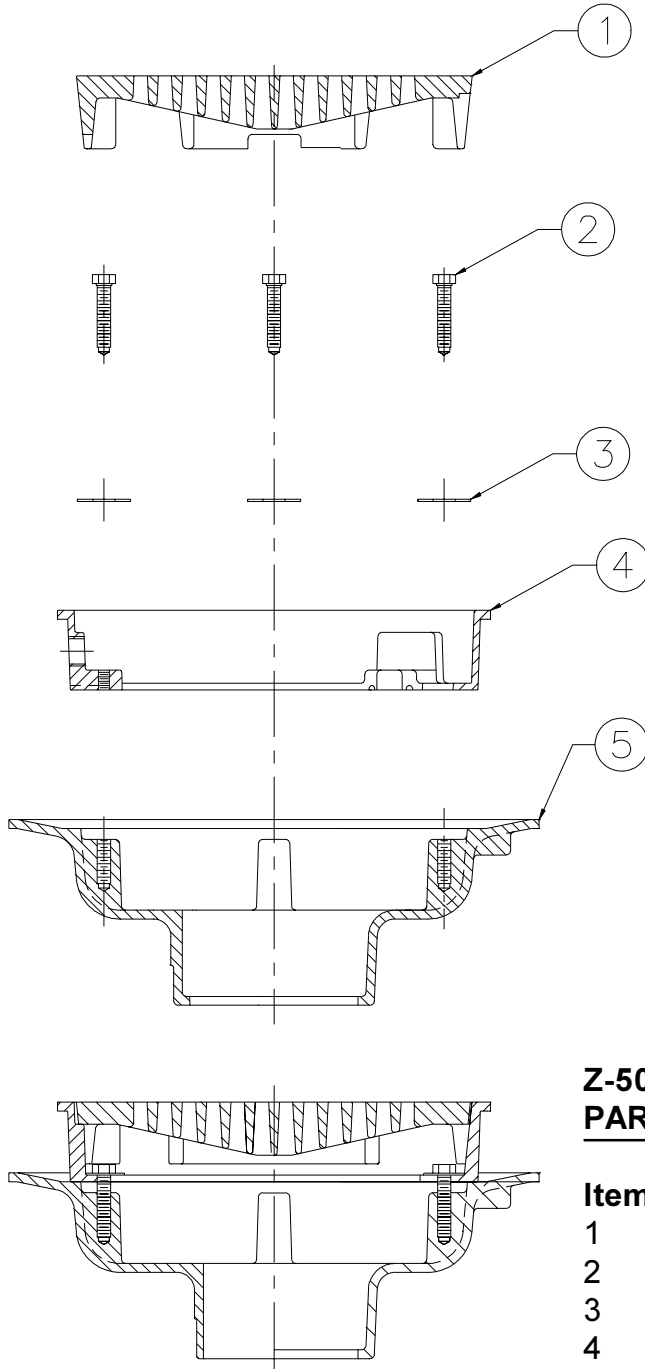

Z-505

12" HEAVY-DUTY DRAIN

EXPLODED PARTS LIST

Dimensional Data (inches and [mm]) are Subject to Manufacturing Tolerances and Change Without Notice

Z-505

PARTS LIST

Item	Name	Part Number	Quan.
1	Grate	50453	1
2	3/8 Cap Screw	26050	4
3	3/8 Nom. Washer	14858	4
4	Frame	56492	1
5	Body	31421	1