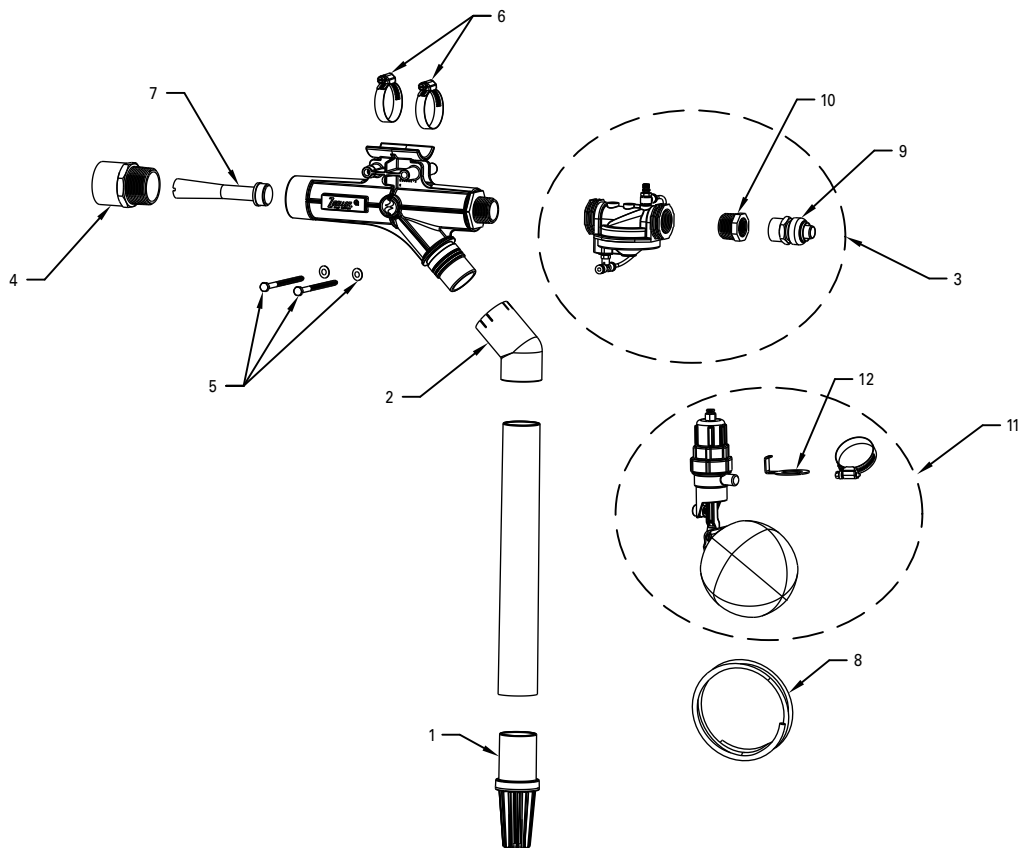

ILLUSTRATED PARTS BREAKDOWN

Flex Service Parts - Model 540				540-A
ITEM	DESCRIPTION	QTY	NOTES	02/19 thru Current
1	Foot Valve	1	**	150260
2	Fitting, Elbow	1		155508
3	Diaphragm Valve Kit	1		156059
4	Fitting, Adapter / MPTxSlip	1		155716
5	Lag Bolts & Washers	2 ea		156078
6	Clamps	3	***	004287
7	Venturi	1		4C5534
8	Tubing	1		155717
9	Fitting, Push Connect	1	*	155718
10	Fitting, Reducer Bushing	1	*	155799
11	Float, Kit	1		156077
12	Float, Bracket	1	***	155721

* Items included in Diaphragm Valve Kit.

** Foot valve will need to be cut off as close to top of valve as possible and a new one glued in place.

*** Items included in float kit

SK3231