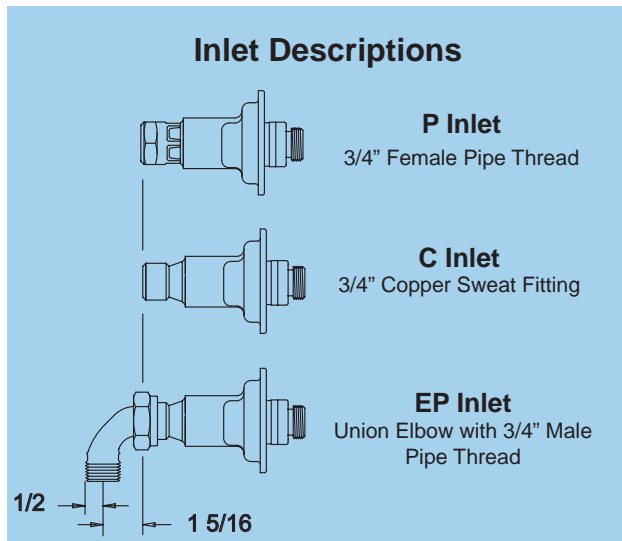

FOR NON-FREEZING AREAS ONLY.

The Model 74, B74, and RB74 are anti-siphon protected wall hydrants designed for use in mild climate areas or within temperature controlled malls and plazas.

SPECIFICATIONS:

VACUUM BREAKER – ANTI-SIPHON - NIDEL® Model 34HF with 3/4 inch male hose thread, approved under ASSE Standard 1011, Canadian Standards Association and listed by IAPMO®.

VALVE SEAT – Permanent type brass valve body with hemispherical seating surface.

NO LEAD SOLDER - All solder joints.

STEM – Hardened stainless steel stem resists damage.

PACKING – EPDM rubber with adjustable packing nut.

TEE KEY – Loose key operates hydrant.

INLETS – As shown.

MAX PRESSURE – 125 p.s.i.

MAX TEMPERATURE - 120° F

SHIPPING WEIGHT – Model 74: 3.1 lbs.

Specify as follows:

Wall hydrant shall be Woodford Model 74 (exposed type), B74 or RB74 (concealed box type), with anti-siphon vacuum breaker listed by ASSE, CSA and IAPMO. 3/4" inlet and outlet (specify type of inlet). Hardened stainless steel operating stem. Packing nut secured with lock nut. Permanent type valve body with large hemispherical seating surface. Exterior finish to be Chrome Plated (options: Polished Brass or Rough Brass). Loose tee key to be furnished with each hydrant.

When ordering, specify model number, inlet and finish.

WOODFORD