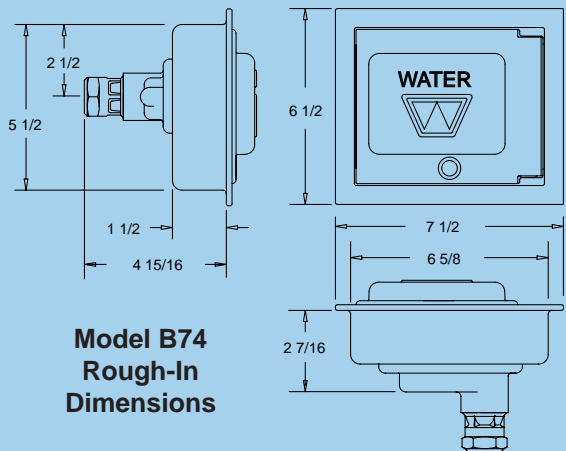

#### Exterior Finish:

Standard - Chrome (CH)  
Install through 6" diameter hole.

**WOODFORD**

**Mounting Bracket  
Included With B74**

Adjust and fasten bracket in stud wall. Attach box assembly to bracket for easy installation.

May be ordered as separate item:  
*RK-Bracket*

**MODEL 74/B74/RB74 PARTS LIST**

ITEM	PART#	DESCRIPTION
1A	RK-STK	Tee Key
1B	RK-LTK	Long Tee Key (Box Models)
2	30109 30107	Packing Nut - chrome Packing Nut - brass
3	30247	Packing
4	55177 55176	Head Nut Assembly - chrome Head Nut Assembly - brass
5	55105	Yoke Nut & Valve Assembly
6	34HF-CH 34HF-BR	Vacuum Breaker - chrome Vacuum Breaker - brass
7	51049	Truss Head Screws (4)
8	74BX	Square Box/Door Assembly - chrome standard
9	RB74-BX	Round Box/Door Assembly - chrome
	RK-71	Chrome Repair Kit (Includes Items 1-5)

**Model 74  
Rough-In  
Dimensions**

**Model RB74  
Rough-In  
Dimensions**

**Model B74  
Rough-In  
Dimensions**

*For more information contact...*

**WOODFORD MANUFACTURING COMPANY**

2121 Waynoka Road, Colorado Springs, Colorado 80915 • Phone: (800) 621-6032 • Fax: (800) 765-4115  
To view our complete product line visit: [www.woodfordmfg.com](http://www.woodfordmfg.com) or email: [sales@woodfordmfg.com](mailto:sales@woodfordmfg.com)  
A Division Of WCM Industries, Inc.