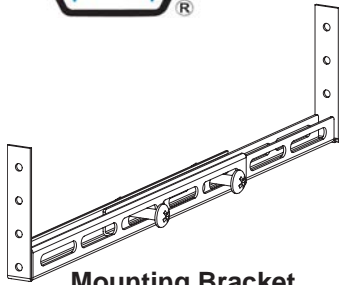

#### Exterior Finish:

Standard - Chrome (CH)  
Install through 6" diameter hole.

**WOODFORD**

**Mounting Bracket  
Included With B74**

Adjust and fasten bracket in stud wall. Attach box assembly to bracket for easy installation.