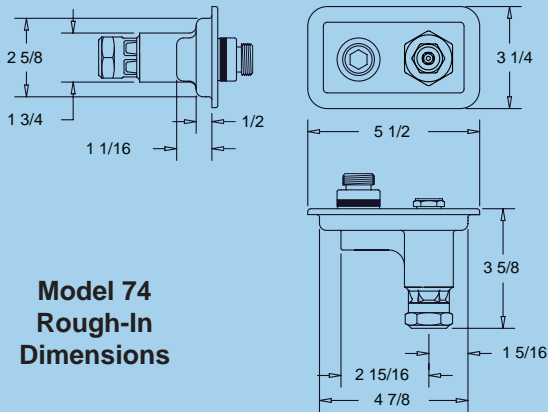

**Model 74
Rough-In
Dimensions**