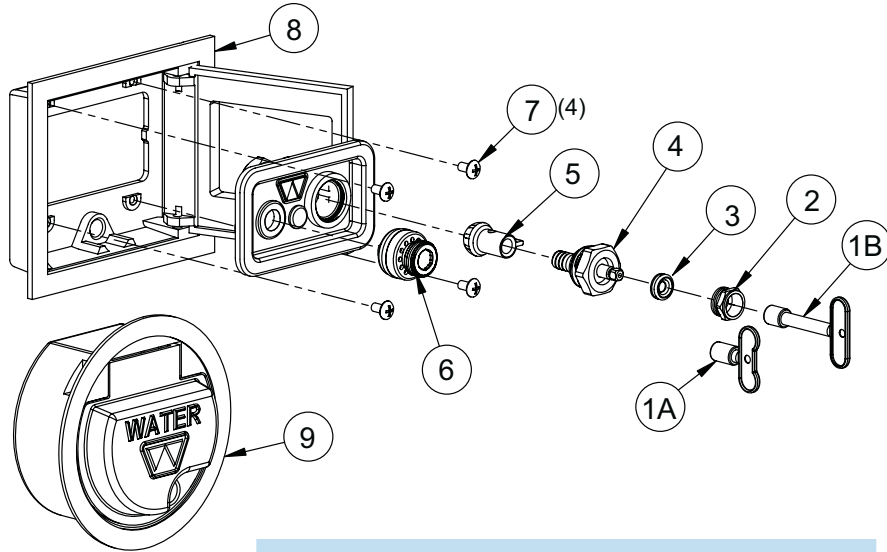

MODEL 74/B74/RB74 PARTS LIST

ITEM	PART#	DESCRIPTION
1A	RK-STK	Tee Key
1B	RK-LTK	Long Tee Key (Box Models)
2	30109 30107	Packing Nut - chrome Packing Nut - brass
3	30247	Packing
4	55177 55176	Head Nut Assembly - chrome Head Nut Assembly - brass
5	55105	Yoke Nut & Valve Assembly
6	34HF-CH 34HF-BR	Vacuum Breaker - chrome Vacuum Breaker - brass
7	51049	Truss Head Screws (4)
8	74BX	Square Box/Door Assembly - chrome standard
9	RB74-BX	Round Box/Door Assembly - chrome
	RK-71	Chrome Repair Kit (Includes Items 1-5)