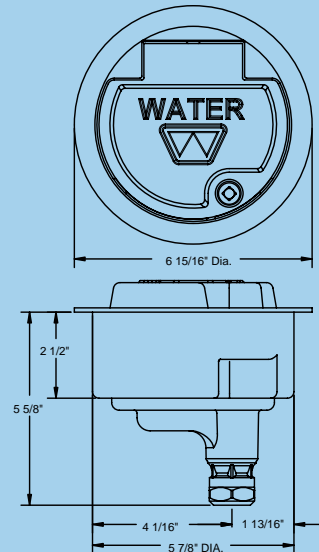

**Model RB74
Rough-In
Dimensions**