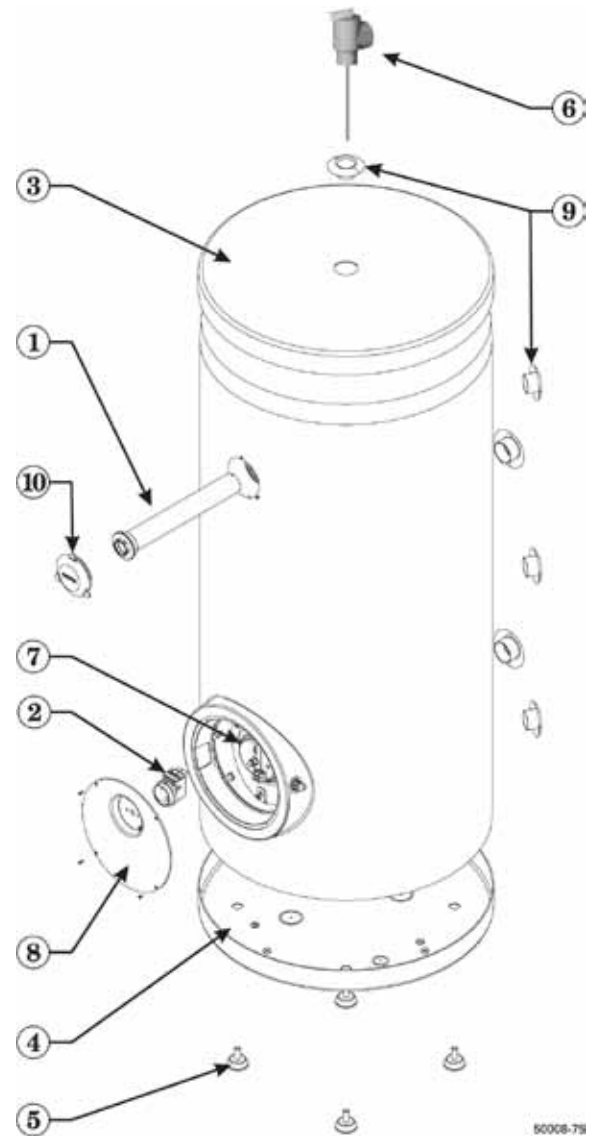

# Replacement parts

**Figure 24** Water heater replacement parts

Item	Description	Size/Model AQUA PLUS	Weil-McLain Part Number
1	Magnesium anode replacement kit (includes anode, o-ring, insulating washer and brass bushing)	35/45/55	633500014
		85	633500015
		105	633500016
2	Thermostat repair kit	Aqua PLUS Residential (35/45/55)	633500020
		Aqua PLUS Commercial (85/105)	633500021
3	Top plastic cap replacement kit	35/45/55	633500024
		85	633500025
		105	633500026
4	Bottom plastic cap replacement kit (plastic cap and 4 screws)	35/45/55	633500030
		85	633500031
		105	633500032
5	Leveling leg replacement kit (4)	All	633500036
6	Temperature & pressure relief valve kit	35/45/55	633500038
		85/105	633500039
NS	Inspection and service kit (includes inspection plate and anode seals)	All	633500042
7	Inspection plate replacement kit	All	633500044
8	Inspection hatch cover replacement kit	All	633500046
9	Fitting grommet	3/4"	633500064
		1"	633500037
10	Anode cover	All	633500048
NS	Jacket replacement kit	35, Pewter	633500049
		45, Pewter	633500050
		55, Pewter	633500051
		85, Pewter	633500052
		105, Pewter	633500053
		35, Gold	633500054
		45, Gold	633500055
		55, Gold	633500056
		85, Gold	633500057
		105, Gold	633500058
NS	Mixing valve kit, 1"	All	633500012

50008-75