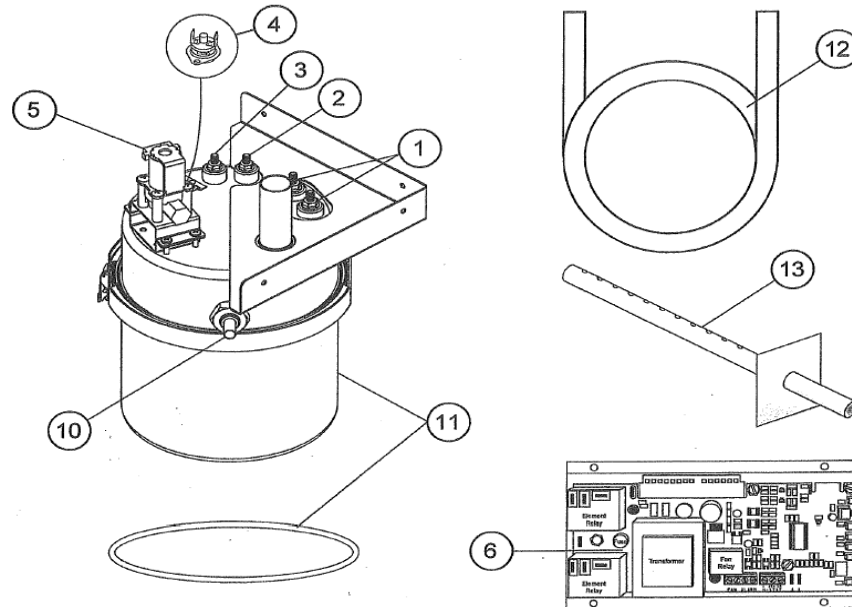

Acu- Steam Parts Price List

Diagram #	Part Number	Description	List Price
1	08-01-006	Element 1.5 Kw	\$70.00
1	08-01-008	Element 3.0 Kw	\$85.00
1	08-01-011	Element 4.0 Kw	\$140.00
2 & 3	08-01-013	High & Low Water Level Sensor Kit	\$45.00
4	08-01-015	Manual Reset Cut-out	\$30.00
5	08-01-016	Supply Water Electronic Solenoid Valve	\$39.00
6	08-01-017	Electric Board E400/240V	\$275.00
6	08-01-026	Electric Board E400/120V: Acu-5 only	\$275.00
10	08-01-018	SS Water Outlet Tube with Clamp	\$79.00
11	08-01-019	Bottom Tank w/Gasket	\$160.00
11	08-01-038	Tank O-Ring Gasket	\$30.00
12	08-01-020	4 ft Steam Hose w/ Pipe & Clamps	\$90.00
13	08-01-030	Steam Diffuser (Stub): Acu-5 SP	\$45.00
13	08-01-022	Steam Diffuser (12"): Acu-5	\$60.00
13	08-01-023	* Steam Diffuser (16"): Acu-10	\$80.00
6	08-01-039	Board Fuse - .25 Amps	\$10.00
	08-01-035	Y-5 Adapter Kit - 2 pt steam connection	\$189.00
	08-01-036	Y-10 Adapter Kit - 2 pt steam connection	\$199.00
	08-01-025	** Acu-Steam Tune-Up Kit	\$109.00
	08-02-001	Water Line Filter	\$39.00
	09-01-008	Pressure Switch	\$99.00
	08-01-010	Water Hammer Only	\$39.00

* 2 ea in Acu-15 Model

** includes low water sensor, SS drain tube & tank gasket

Represented by: EP Sales, Inc.

Email: sales@epsalesinc.com

Phone: (952) 854-4400

Fax: (952) 854-4441