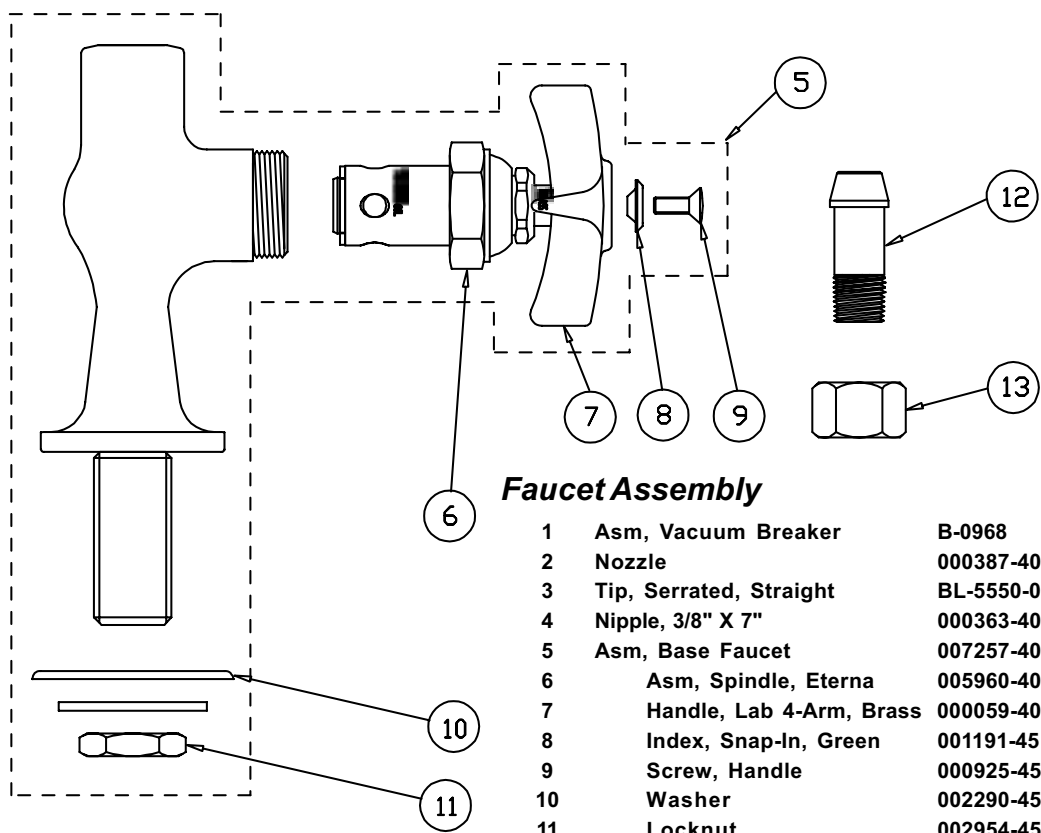

BL-5705-08

Faucet Assembly

1	Asm, Vacuum Breaker	B-0968
2	Nozzle	000387-40
3	Tip, Serrated, Straight	BL-5550-04
4	Nipple, 3/8" X 7"	000363-40
5	Asm, Base Faucet	007257-40
6	Asm, Spindle, Eterna	005960-40
7	Handle, Lab 4-Arm, Brass	000059-40
8	Index, Snap-In, Green	001191-45
9	Screw, Handle	000925-45
10	Washer	002290-45
11	Locknut	002954-45
12	Tailpiece	001592-20
13	Nut	000958-20