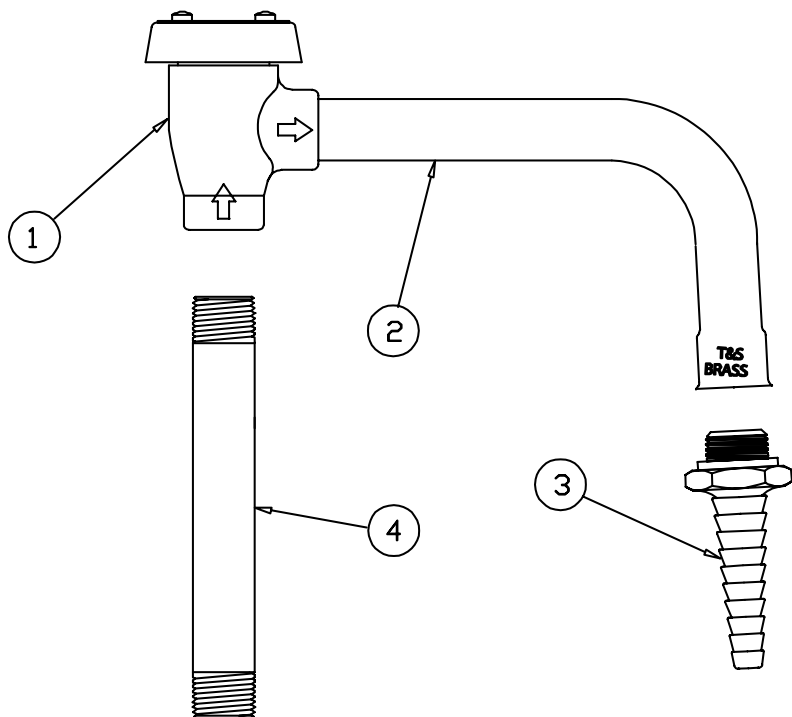

BL-5705-08

Faucet Assembly

1	Asm, Vacuum Breaker	B-0968
2	Nozzle	000387-40
3	Tip, Serrated, Straight	BL-5550-04
4	Nipple, 3/8" X 7"	000363-40
5	Asm, Base Faucet	007257-40
6	Asm, Spindle, Eterna	005960-40
7	Handle, Lab 4-Arm, Brass	000059-40
8	Index, Snap-In, Green	001191-45
9	Screw, Handle	000925-45
10	Washer	002290-45
11	Locknut	002954-45
12	Tailpiece	001592-20
13	Nut	000958-20