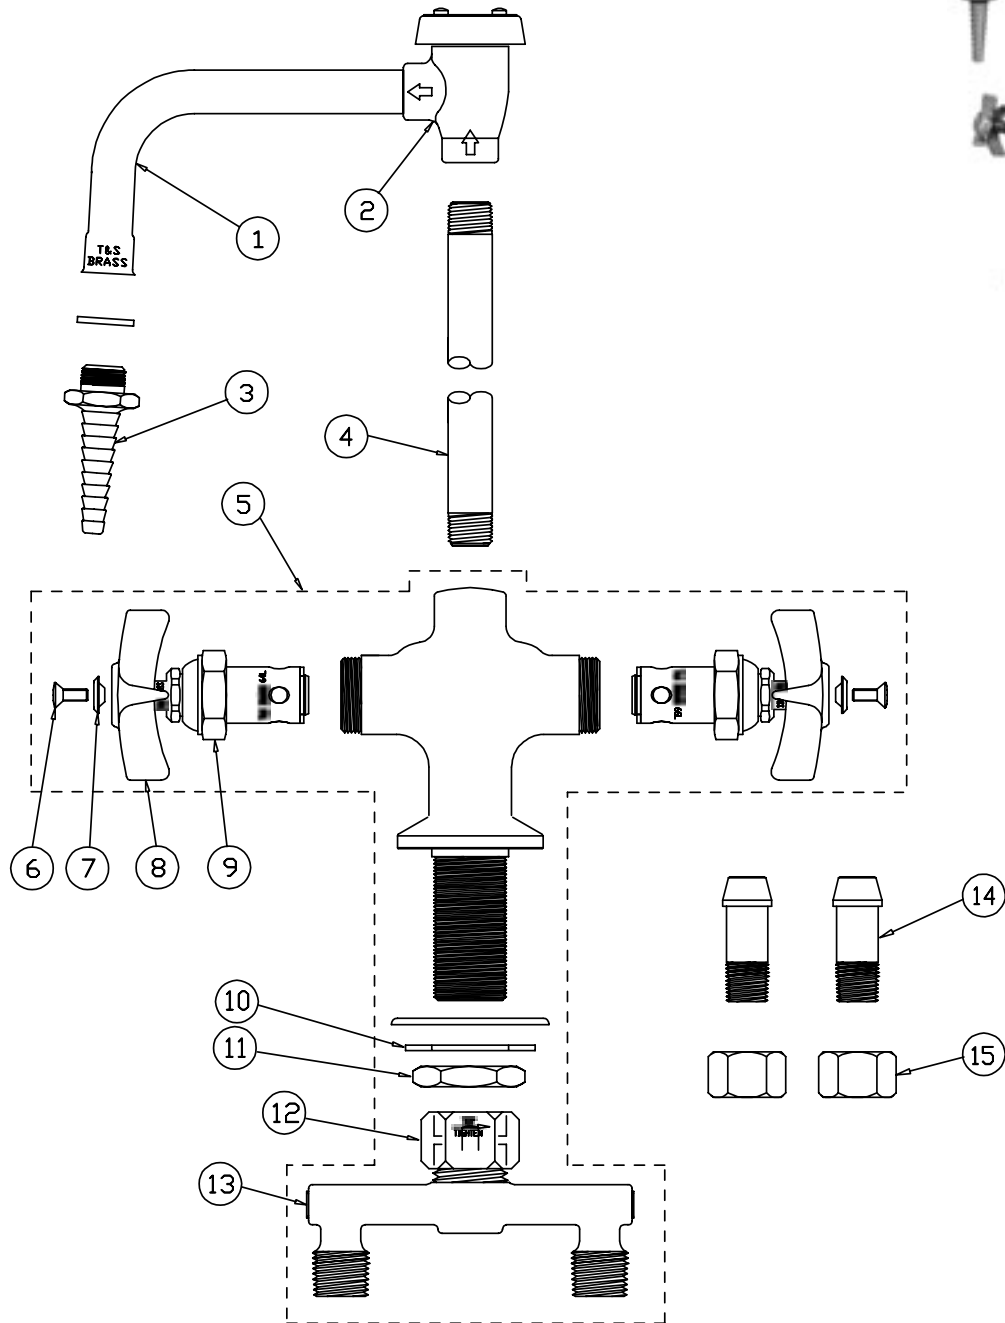

# BL-5700-08

## Faucet Assembly

1	Nozzle	000387-40	8	Handle, Lab 4-Arm	000059-40
2	Asm, Vaccum Breaker	B-0968	9	Asm, Spindle Eterna	005960-45
3	Tip, Serrated, Straight	BL-5550-04	10	Washer	002290-45
4	Nipple, 3/8" x 7"	000363-40	11	Locknut	000965-45
5	Asm, Base Faucet	007253-40	12	Nut, Coupling, Spreader	000736-20
6	Screw, Handle	000925-45	13	Asm, Spreader Unit	002898-40
7	Index, Snap-In, Dark Green	001191-45	14	Tailpiece	001592-20
	Index, Snap-In, Red	001194-45	15	Nut	000958-20