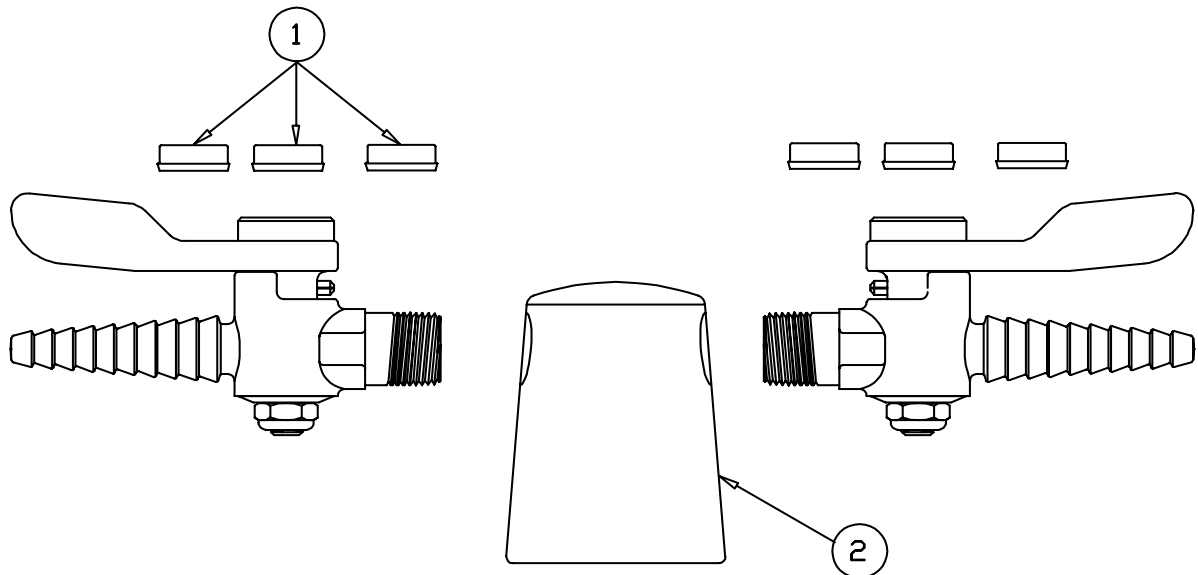

BL-4200-0, BL-4200-01, BL-4200-02

Top view of Model
BL-4200-0

Model BL-4200-0 includes (2) hose cocks set 90 degrees apart (see top view to the left of this note). Model BL-4200-01 includes only (1) hose cock. Model BL-4200-02 includes (2) hose cocks set 180 degrees apart which is pictured below.

Turret with Hose Cock(s)

- | | | |
|---|-------------------------------|-----------|
| 1 | Index, Snap-In, Dark Blue/Gas | 001197-45 |
| | Index, Snap-In, Yellow/Vacuum | 001200-45 |
| | Index, Snap-In, Orange/Air | 001203-45 |
| 2 | Turret, 90 degree Outlets | BL-4100-0 |