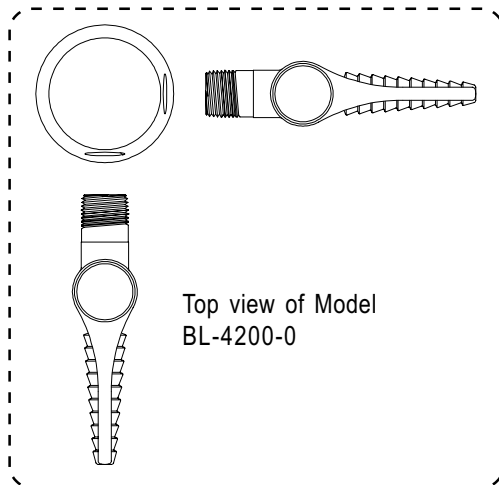

BL-4200-0, BL-4200-01, BL-4200-02

Top view of Model
BL-4200-0

Model BL-4200-0 includes (2) hose cocks set 90 degrees apart (see top view to the left of this note). Model BL-4200-01 includes only (1) hose cock. Model BL-4200-02 includes (2) hose cocks set 180 degrees apart which is pictured below.

Turret with Hose Cock(s)

- | | | |
|---|-------------------------------|-----------|
| 1 | Index, Snap-In, Dark Blue/Gas | 001197-45 |
| | Index, Snap-In, Yellow/Vacuum | 001200-45 |
| | Index, Snap-In, Orange/Air | 001203-45 |
| 2 | Turret, 90 degree Outlets | BL-4100-0 |