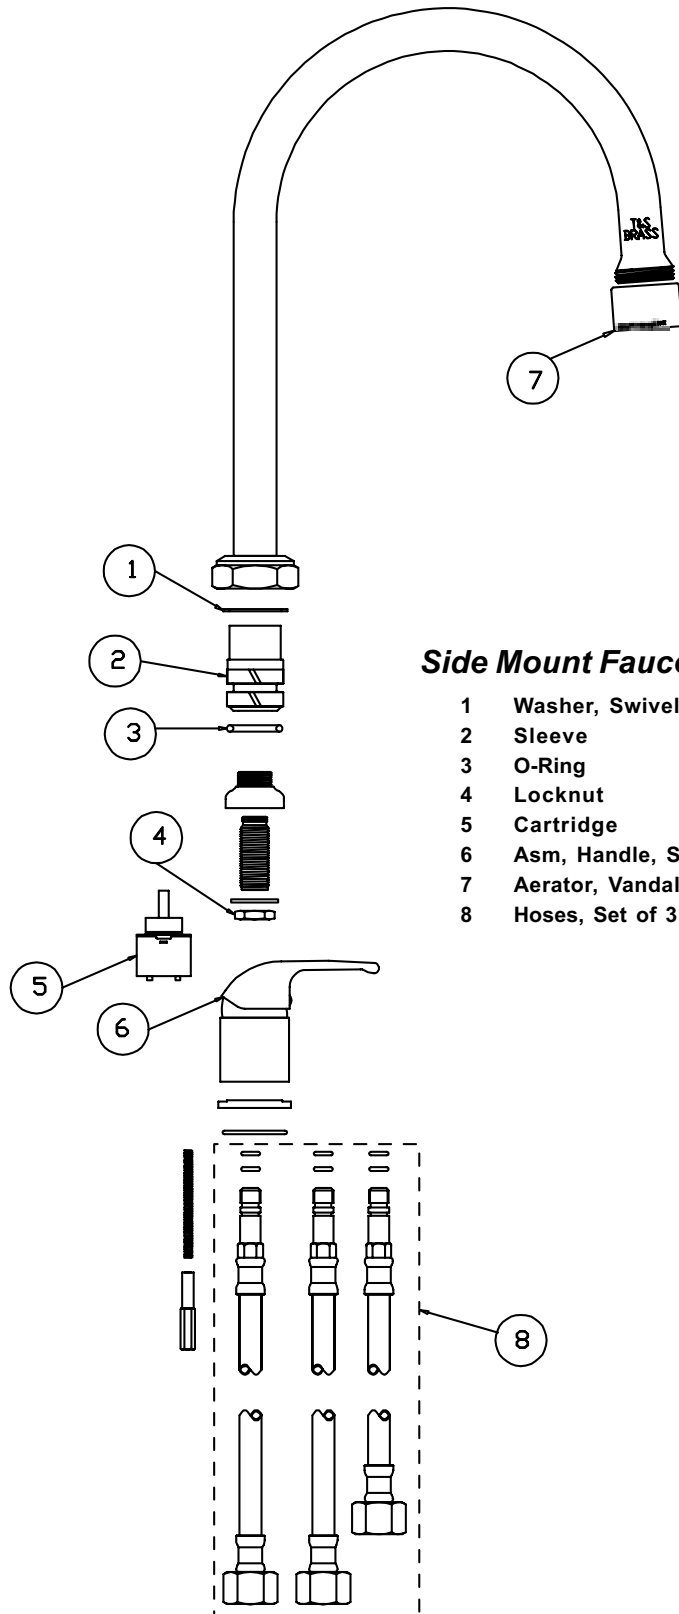

B-2742

Side Mount Faucet

- | | | |
|---|----------------------------------|-----------|
| 1 | Washer, Swivel | 009538-45 |
| 2 | Sleeve | 011419-45 |
| 3 | O-Ring | 001074-45 |
| 4 | Locknut | 002954-45 |
| 5 | Cartridge | 013536-45 |
| 6 | Asm, Handle, Screw, Colored Plug | 013535-45 |
| 7 | Aerator, Vandal Resistant | B-0199-06 |
| 8 | Hoses, Set of 3 | 013537-45 |