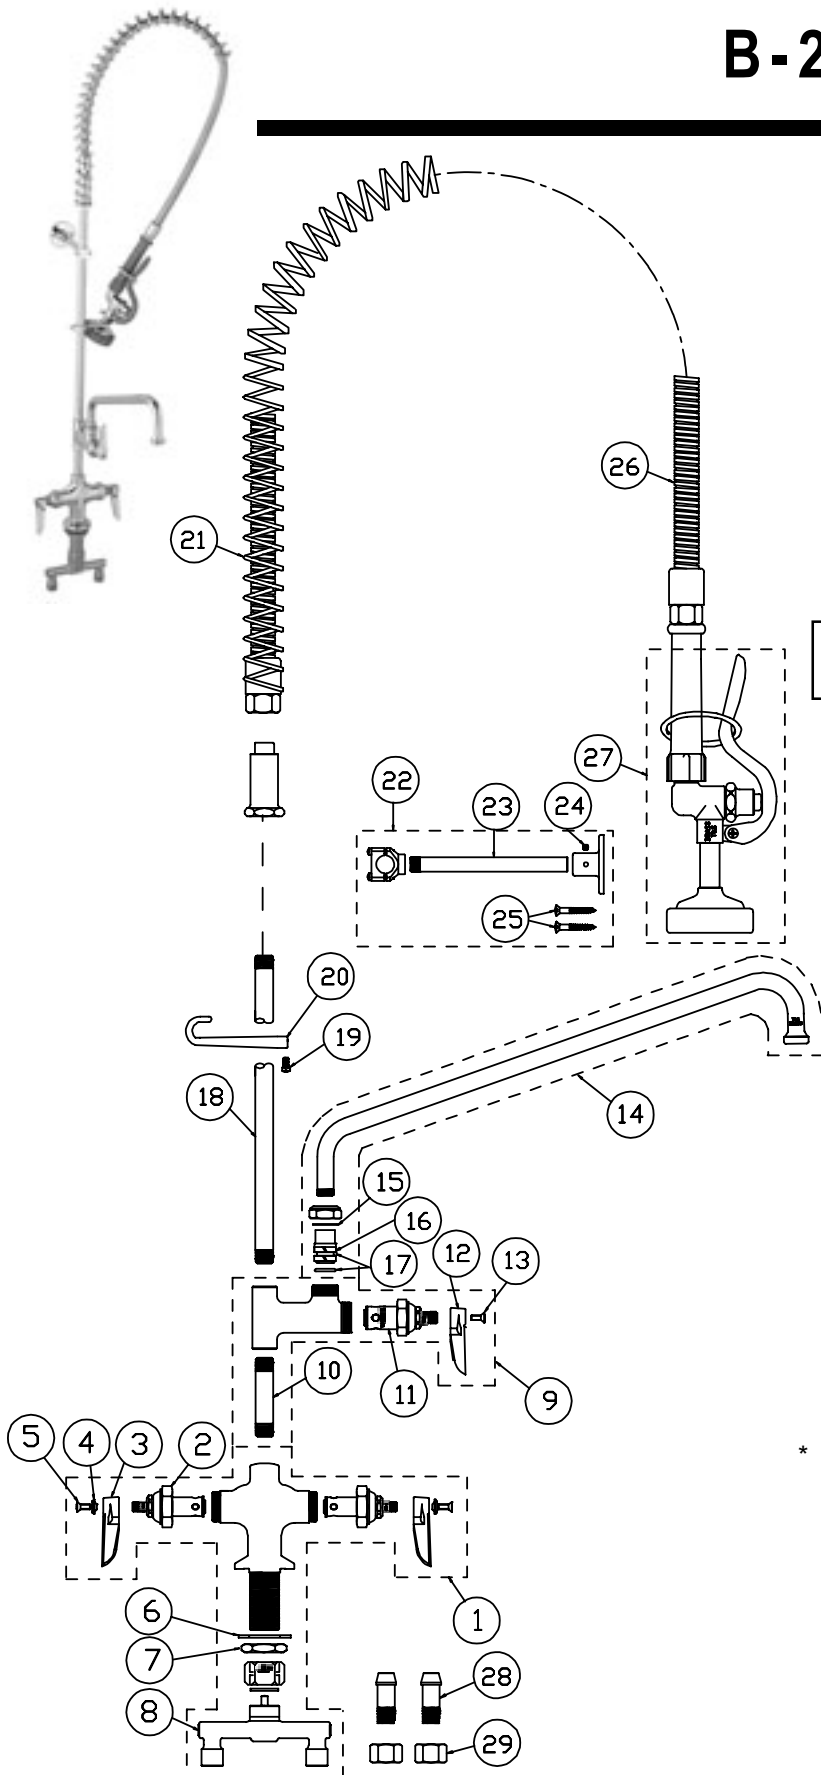

B-2338

See page 11 for exploded view

Pre-Rinse with Add-On Faucet

1	Asm, Base Faucet	002824-40
2	Asm, Spindle Eterna - Cold	002711-40
	Asm, Spindle Eterna - Hot	002712-40
3	Handle, Lever Zinc	001638-45
4	Index, Button, Blue/Cold	001660-45
	Index, Button, Red/Hot	001661-45
5	Screw, Handle	000922-45
6	Washer	002290-45
7	Locknut	002954-45
8	Asm, Spreader Unit	002898-40
9	Asm, Add-On Faucet	B-0155-LN
10	Nipple, 3/8" x 3"	000358-40
11	Asm, Spindle, Quarter Turn	007947-40
12	Handle, Lever	001638-45
13	Screw, Handle	000922-45
14	Asm, Swing Nozzle, 12"	062X
15	O-Ring, Swivel	001074-45
16	Sleeve, Swivel	011429-45
17	Washer, Swivel	009538-45
18	Nipple, 3/8" x 18"	000369-40
19	Screw, Finger Hook	000916-45
20	Finger Hook	000021-40
*		
21	Spring, Overhead	000888-45
22	Asm, Bracket, Wall Mount	B-0109-01
23	Nipple	000346-40
24	Set Screw	001584-45
25	Screw, Wall Mount	000915-45
26	Asm, Hose, Stainless Steel, 44"	B-0044-H
27	Asm, Spray Valve	B-0107
28	Tailpiece	001592-20
29	Nut	000958-20