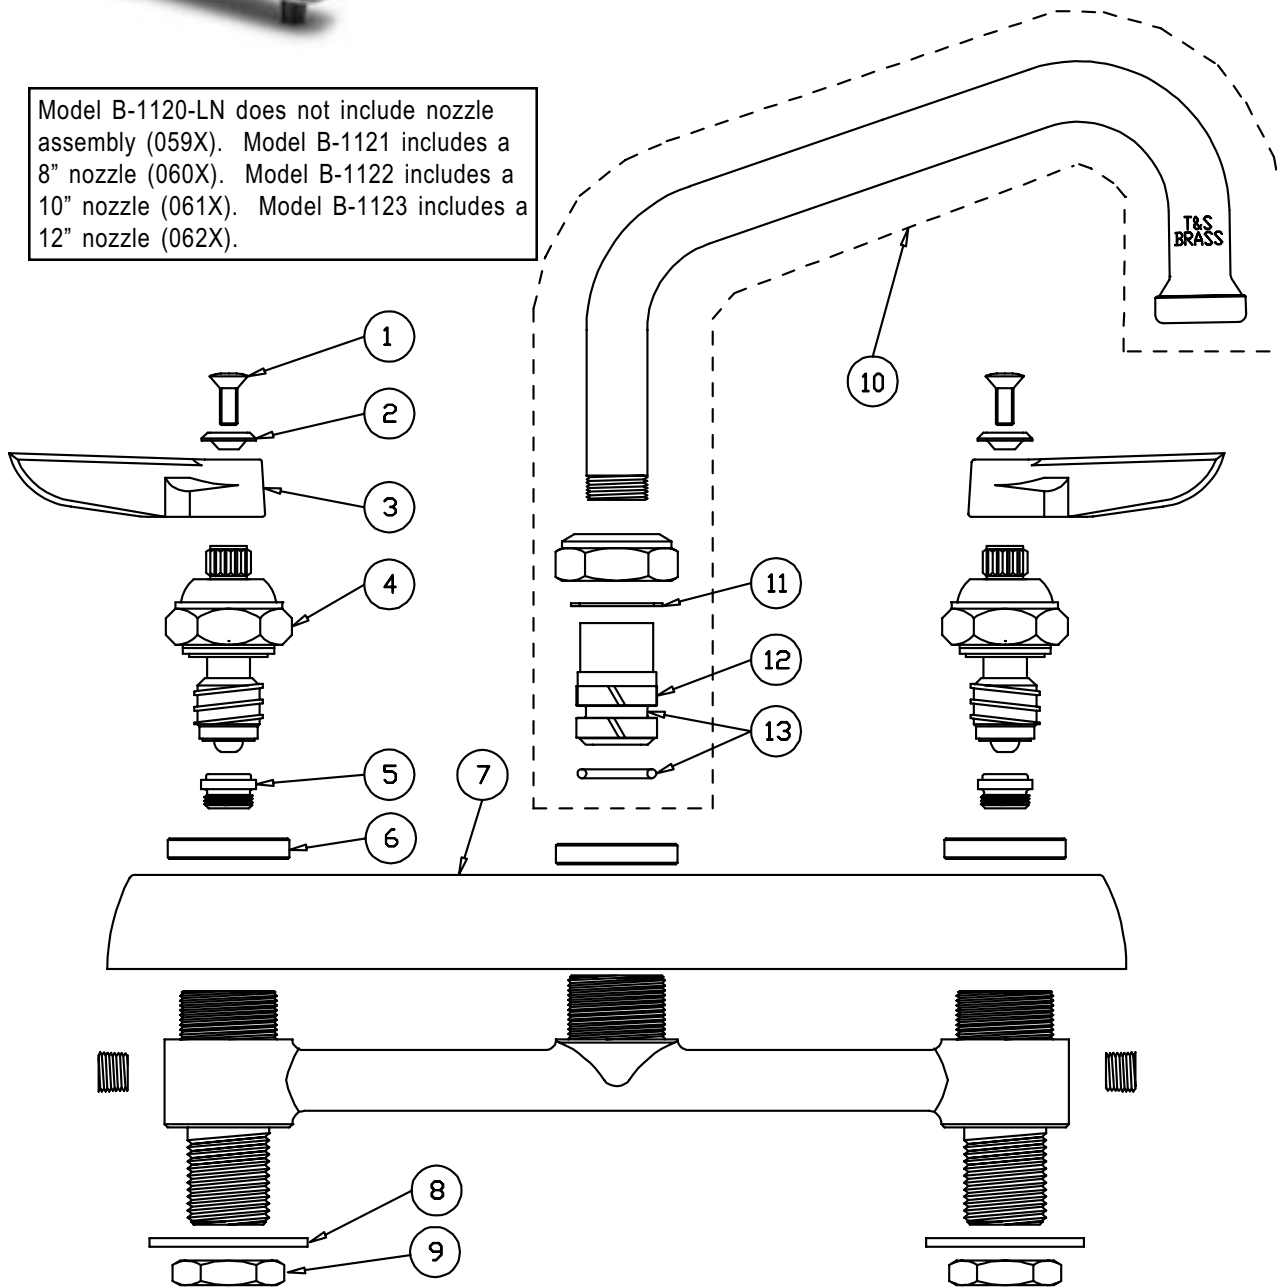

B-1120, B-1120-LN, B-1121, B-1122, B-1123

Model B-1120-LN does not include nozzle assembly (059X). Model B-1121 includes a 8" nozzle (060X). Model B-1122 includes a 10" nozzle (061X). Model B-1123 includes a 12" nozzle (062X).

Faucet Assembly

| | | | | | |
|---|----------------------------|-----------|----|---------------------------------|-----------|
| 1 | Screw, Lever Handle | 000922-45 | 8 | Washer | 000999-45 |
| 2 | Index, Button, Blue/Cold | 001660-45 | 9 | Locknut | 002954-45 |
| | Index, Button, Red/Hot | 001661-45 | 10 | Asm, Swing Nozzle, 6" (B-1120) | 059X |
| 3 | Handle, Lever | 001638-45 | | Asm, Swing Nozzle, 8" (B-1121) | 060X |
| 4 | Asm, Spindle NSF - RH/Cold | 009753-25 | | Asm, Swing Nozzle, 10" (B-1122) | 061X |
| | Asm, Spindle NSF - LH/Hot | 009754-25 | | Asm, Swing Nozzle, 12" (B-1123) | 062X |
| 5 | Seat | 000763-20 | 11 | Washer | 009538-45 |
| 6 | Locknut, Cover Plate | 000712-25 | 12 | Sleeve | 011429-45 |
| 7 | Escutcheon, Body | 001259-40 | 13 | O-Ring | 001074-45 |