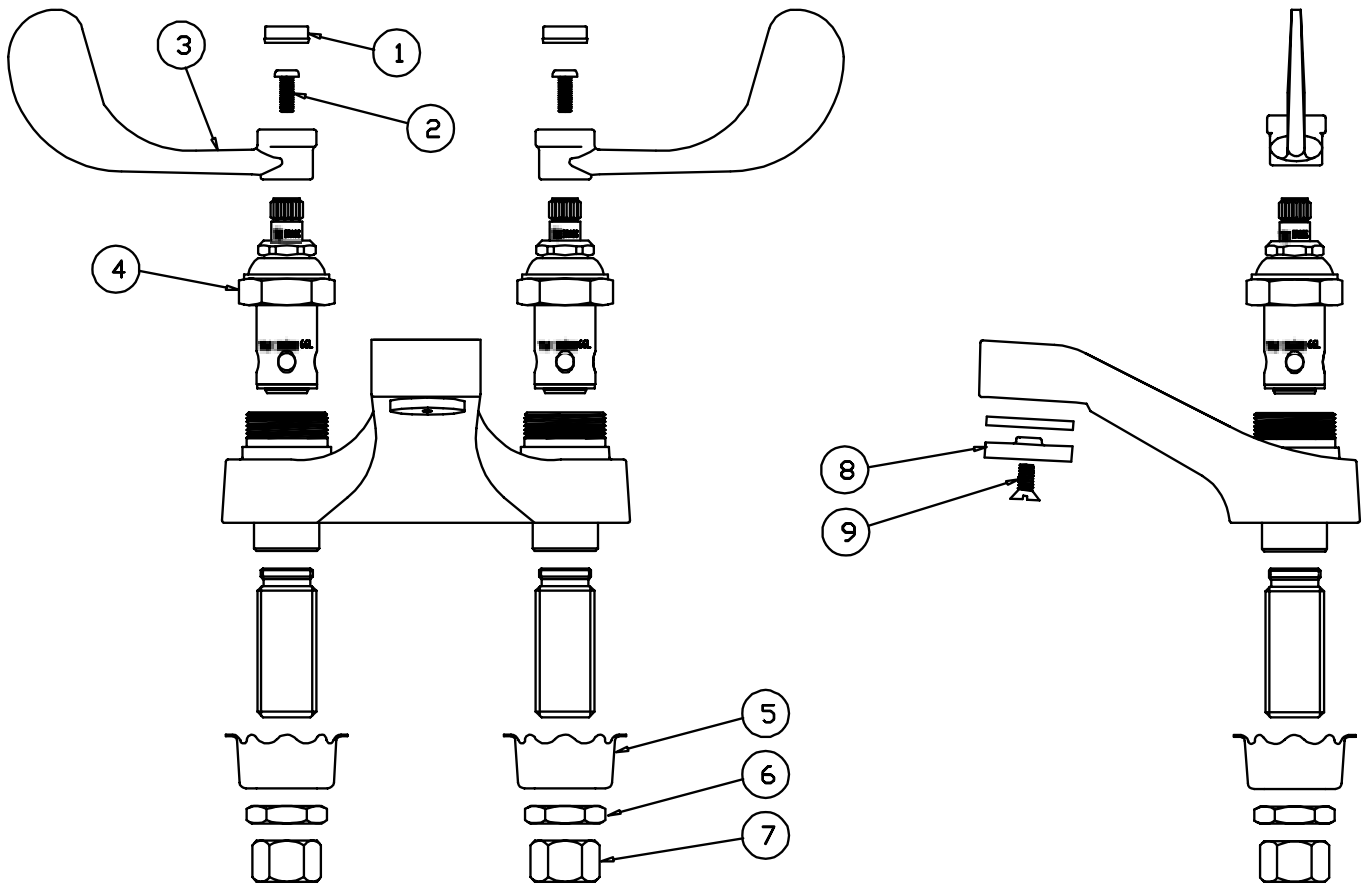

B-0894

Faucet Assembly

1	Index, Snap-In, Blue/Cold	001686-45
	Index, Snap-In, Red/Hot	001194-45
2	Screw, Handle	000925-45
3	Handle, Wrist Action 4"	B-Wh4
4	Asm, Spindle Eterna - Cold	006009-40
	Asm, Spindle Eterna - Hot	006010-40
5	Washer, Rosette	001000-45
6	Locknut	002954-45
7	Nut, Coupling	000958-20
8	Spray Face, Drip-proof	010574-25
9	Screw, Spray Face	000921-45