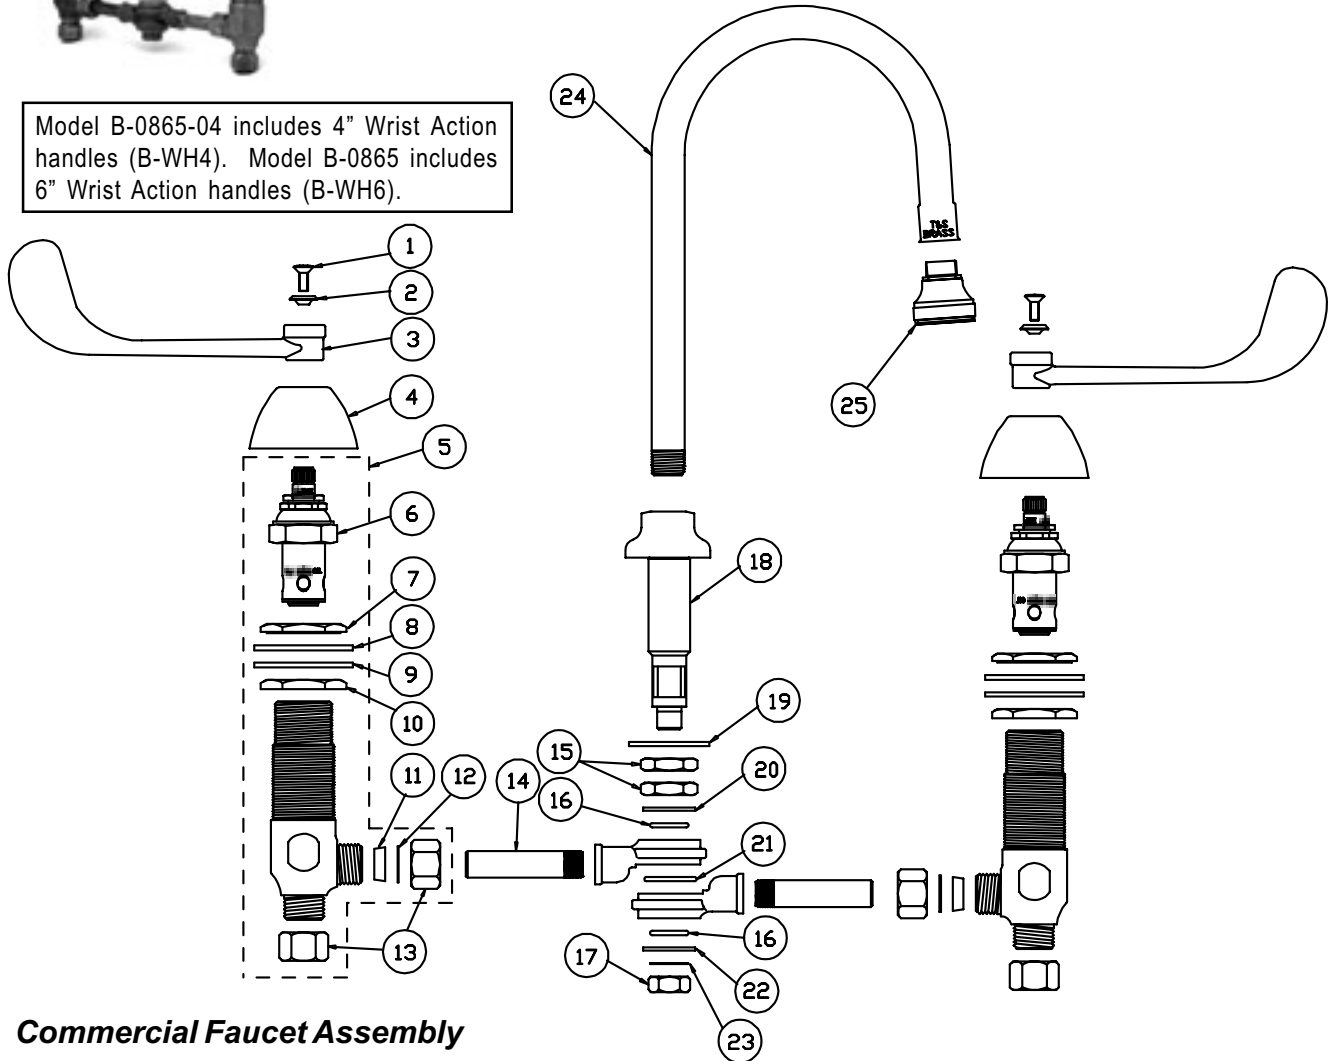

B-0840, B-0841

Model B-0840 includes aerator outlet (B-0199-02). Model B-0841 includes rosespray outlet (B-0103).

Basin Faucet Assembly

1	Washer	000999-45
2	Locknut	002954-45
3	Nut, Coupling	000958-20
4	Aerator (B-0840)	B-0199-02
5	Asm, Rosespray (B-0841)	B-0103
6	Asm, Spindle Eterna - Hot	005960-40
7	Handle, Alpine Lexan, Clear	001144-45
8	Index, Button, Cold	001327-40
9	Screw, Handle	000925-45

B-0842

Basin Faucet Assembly with Spreader Unit

- | | | |
|----|----------------------------------|-----------|
| 1 | Screw, Handle | 000925-45 |
| 2 | Index, Snap-In, Dark Blue | 001196-45 |
| 3 | Handle, Wrist Action, 4" | 000078-45 |
| 4 | Asm, Spindle Eterna BWH | 006010-40 |
| 5 | Aerator | B-0199-02 |
| 6 | Washer | 000999-45 |
| 7 | Locknut | 002954-45 |
| 8 | Nut, Coupling | 000958-20 |
| 9 | Tailpiece | 001592-20 |
| 10 | Asm, Spreader Unit | 002899-40 |
| 11 | Adapter, 1/2" Female x 1/2" Male | 010321-45 |

B-0865, B-0865-04

Model B-0865-04 includes 4" Wrist Action handles (B-WH4). Model B-0865 includes 6" Wrist Action handles (B-WH6).

Commercial Faucet Assembly

1	Screw, Handle	000925-45	12	Washer	000981-45
2	Index, Snap-In, Blue/Cold	001686-45	13	Nut, Coupling	000958-20
	Index, Snap-In, Red/Hot	001194-45	14	Nipple	000342-20
3	Handle, Wrist Action, 6" (B-0865)	B-WH6	15	Locknut	002954-45
	Handle, Wrist Action, 4" (B-0865-04)	B-WH4	16	O-Ring, Knuckle Joint	001060-45
4	Escutcheon	001257-40	17	Locknut, Yoke	000956-45
5	Asm, Side Body - Cold	161A	18	Center Body	000136-40
	Asm, Side Body - Hot	162A	19	Washer	000999-45
6	Asm, Spindle, Eterna - RH/Cold	006478-40	20	Washer, Swivel Yoke, Top	000994-45
	Asm, Spindle, Eterna - LH/Hot	006477-40	21	O-Ring, Swivel Yoke, Center	001068-45
7	Locknut, Body Top	000959-20	22	Washer, Swivel Yoke, Bottom	000993-45
8	Washer, Body	002290-45	23	Washer, Yoke Star	000982-45
9	Washer, Nipple	001006-45	24	Asm, Nozzle Gooseneck	120X
10	Locknut, Body Bottom	000960-20	25	Asm, Spray Head, Rosespray	B-0103
11	Washer, Beveled	001091-45			