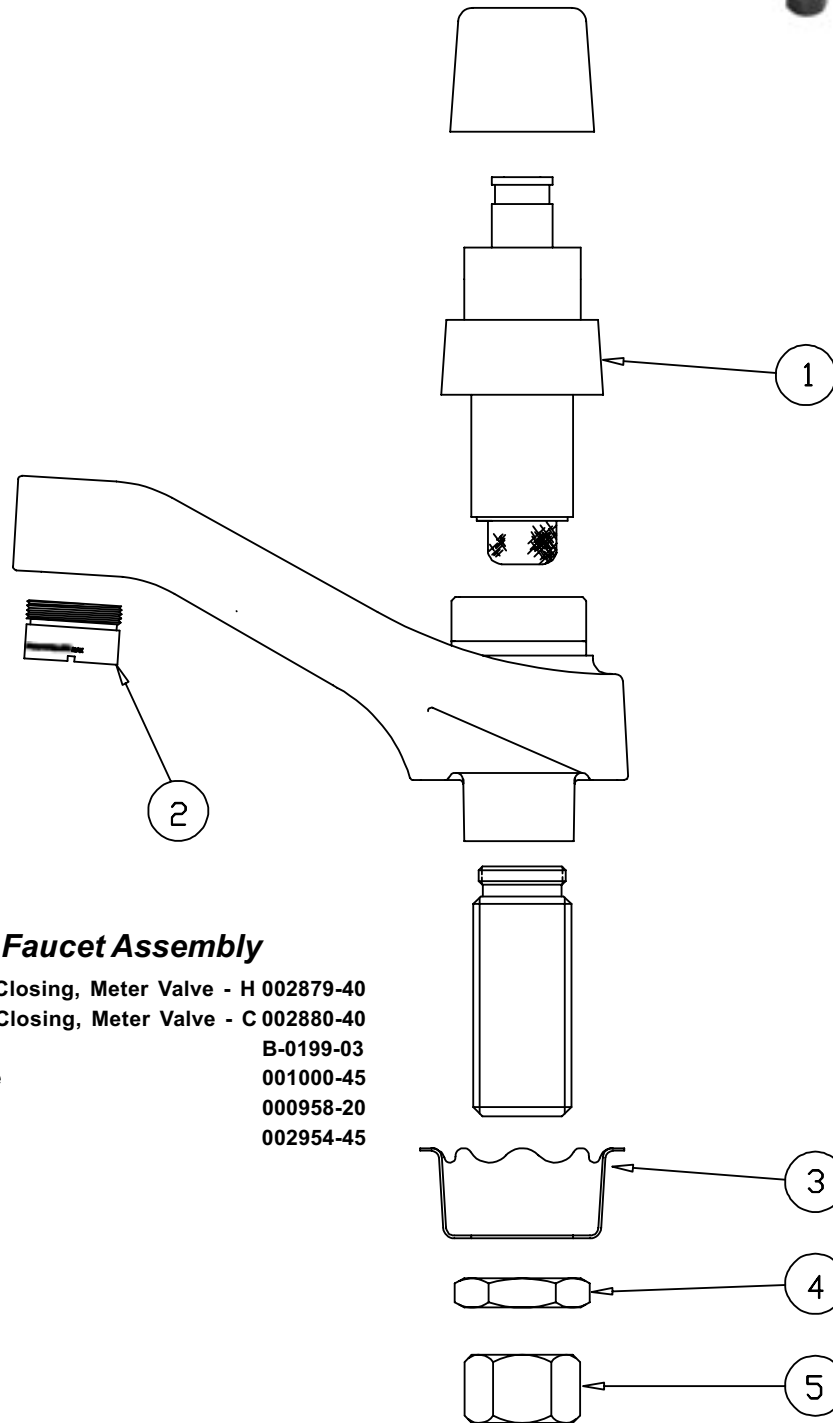

B-0807

Self-Closing Faucet Assembly

- | | | |
|---|-------------------------------------|-----------|
| 1 | Asm, Self-Closing, Meter Valve, Bla | 002874-40 |
| 2 | Aerator | B-0199-01 |
| 3 | Washer | 000999-45 |
| 4 | Locknut | 002954-45 |
| 5 | Tailpiece | 001592-20 |
| 6 | Nut | 000958-20 |
| 7 | Spreader Unit | 002899-40 |

B-0830

Slow Self Closing Faucet Assembly

- | | | |
|---|---|-----------|
| 1 | Asm, Slow Self-Closing, Meter Valve - H 002879-40 | |
| | Asm, Slow Self-Closing, Meter Valve - C 002880-40 | |
| 2 | Washer, Rosette | 001000-45 |
| 3 | Locknut | 000958-20 |
| 4 | Nut, Coupling | 002954-45 |
| 5 | Aerator | B-0199-03 |

B-0831

Slow Self Closing Faucet Assembly

- | | | |
|---|---|-----------|
| 1 | Asm, Self Slow-Closing, Meter Valve - H 002879-40 | |
| | Asm, Self Slow-Closing, Meter Valve - C 002880-40 | |
| 2 | Aerator | B-0199-03 |
| 3 | Washer, Rosette | 001000-45 |
| 4 | Locknut | 000958-20 |
| 5 | Nut, Coupling | 002954-45 |

B-0831-01

Slow Self Closing Faucet Assembly

- | | | |
|---|------------------------------------|-----------|
| 1 | Screw, Handle | 000925-45 |
| 2 | Index, Snap-In, Blue/Cold | 001686-45 |
| | Index, Snap-In, Red/Hot | 001194-45 |
| 3 | Handle, Wrist Action, 4" | 000078-40 |
| 4 | Asm, Meter Cartridge, Wrist Action | 012449-40 |
| 5 | Washer, Rosette | 001000-45 |
| 6 | Locknut | 002954-45 |
| 7 | Nut, Coupling | 000958-20 |
| 8 | Aerator | B-0199-03 |