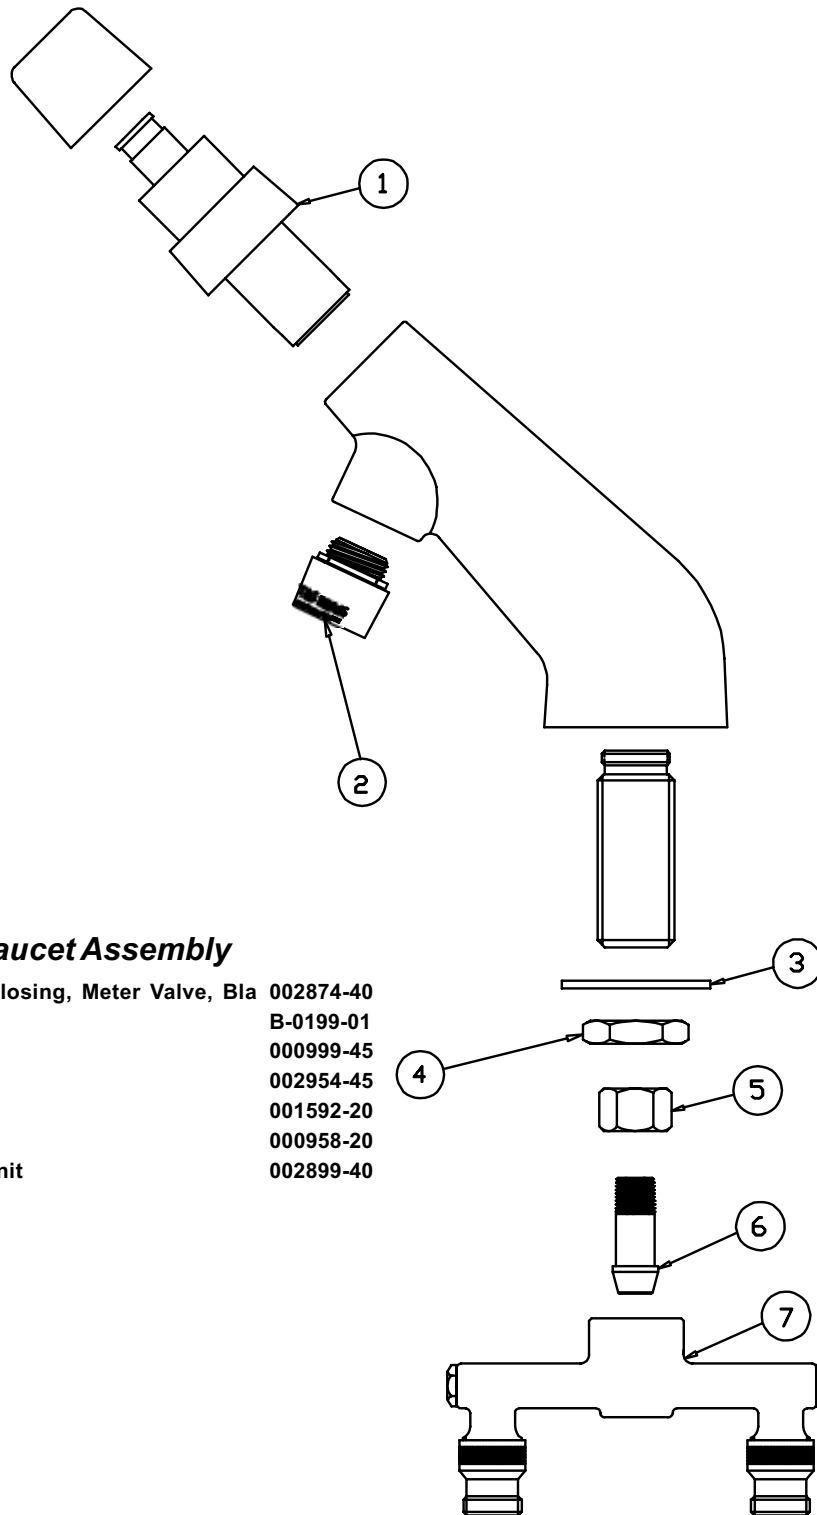

B-0730, B-0730-POL

Model B-0730 has a rough chrome plated finish. Model B-0730-POL has a polished chrome plated finish

Sill Faucet Body

- | | | |
|---|-------------------------|-----------|
| 1 | Asm, Spindle | 005990-40 |
| 2 | Cap, Key Stop | 001605-45 |
| 3 | T' Handle, Supply Stop | 001802-45 |
| 4 | Screw, Loose Key Handle | 002432-45 |

B-0805-VR

Faucet Assembly

- | | | |
|---|---------------------------------------|-----------|
| 1 | Asm, Self-Closing, Meter Valve, Blank | 002874-40 |
| 2 | Aerator | B-0199-02 |
| 3 | Locknut | 002954-45 |
| 4 | Washer | 000999-45 |
| 5 | Nut, Coupling | 000958-20 |

B-0806

Slow Self-Closing Faucet Assembly

- | | | |
|---|---|-----------|
| 1 | Asm, Self-Closing, Meter Valve, Blank 002874-40 | |
| 2 | Asm, Spray Head | B-0103 |
| 3 | Washer | 000999-45 |
| 4 | Locknut | 002954-45 |
| 5 | Nut, Coupling | 000958-20 |

B-0807

Self-Closing Faucet Assembly

- | | | |
|---|-------------------------------------|-----------|
| 1 | Asm, Self-Closing, Meter Valve, Bla | 002874-40 |
| 2 | Aerator | B-0199-01 |
| 3 | Washer | 000999-45 |
| 4 | Locknut | 002954-45 |
| 5 | Tailpiece | 001592-20 |
| 6 | Nut | 000958-20 |
| 7 | Spreader Unit | 002899-40 |