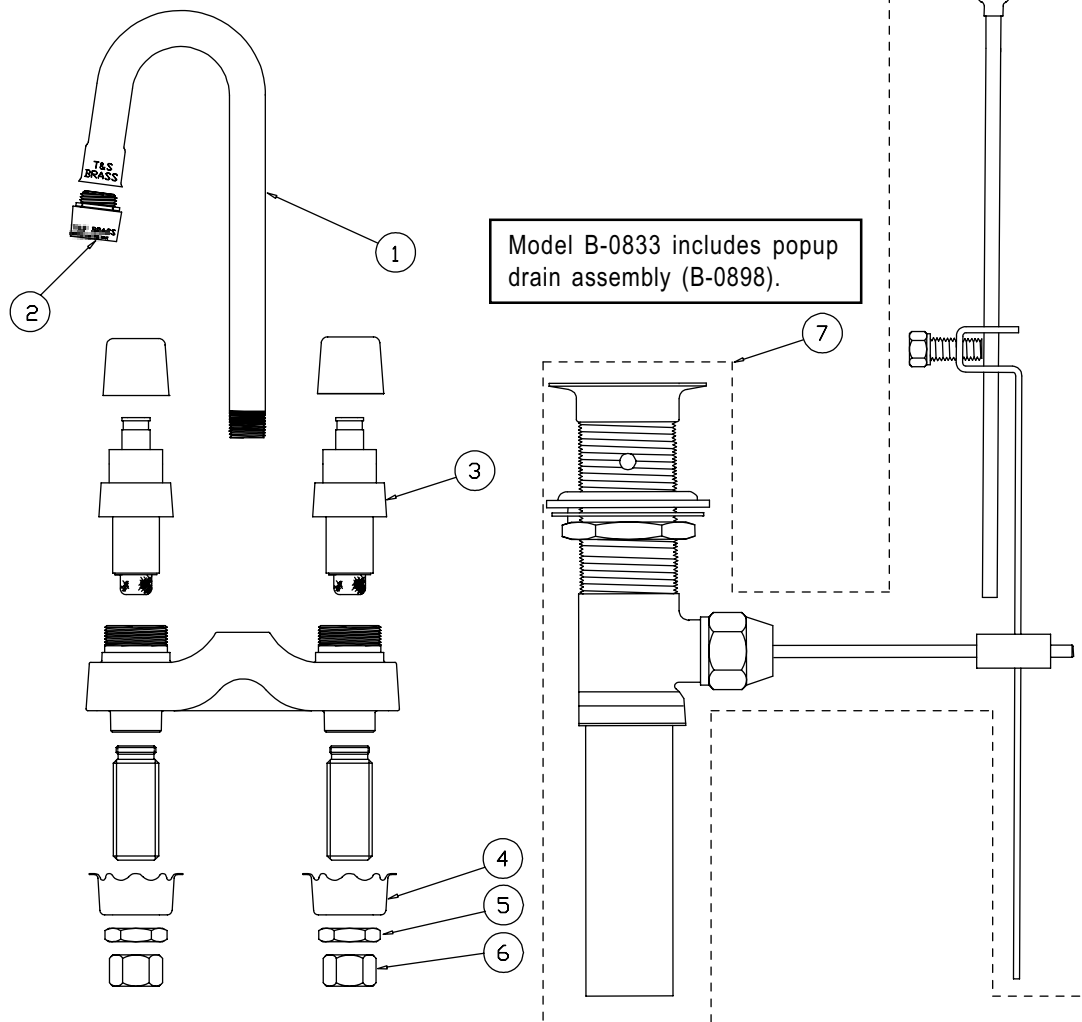

B-0831

Slow Self Closing Faucet Assembly

- | | | |
|---|---|-----------|
| 1 | Asm, Self Slow-Closing, Meter Valve - H 002879-40 | |
| | Asm, Self Slow-Closing, Meter Valve - C 002880-40 | |
| 2 | Aerator | B-0199-03 |
| 3 | Washer, Rosette | 001000-45 |
| 4 | Locknut | 000958-20 |
| 5 | Nut, Coupling | 002954-45 |

B-0831-01

Slow Self Closing Faucet Assembly

- | | | |
|---|------------------------------------|-----------|
| 1 | Screw, Handle | 000925-45 |
| 2 | Index, Snap-In, Blue/Cold | 001686-45 |
| | Index, Snap-In, Red/Hot | 001194-45 |
| 3 | Handle, Wrist Action, 4" | 000078-40 |
| 4 | Asm, Meter Cartridge, Wrist Action | 012449-40 |
| 5 | Washer, Rosette | 001000-45 |
| 6 | Locknut | 002954-45 |
| 7 | Nut, Coupling | 000958-20 |
| 8 | Aerator | B-0199-03 |

B-0833, B-0834

Slow Self Closing Faucet Assembly

1	Gooseneck	000393-40
2	Aerator	B-0199-02
3	Asm, Self-Closing, Meter Valve - Hot	002879-40
	Asm, Self-Closing, Meter Valve - Cold	002880-40
4	Washer, Rosette	001000-45
5	Locknut	002954-45
6	Nut, Coupling	000958-20
7	Asm, Popup Drain (B-0833)	B-0898

B-0840, B-0841

Model B-0840 includes aerator outlet (B-0199-02). Model B-0841 includes rosespray outlet (B-0103).

Basin Faucet Assembly

1	Washer	000999-45
2	Locknut	002954-45
3	Nut, Coupling	000958-20
4	Aerator (B-0840)	B-0199-02
5	Asm, Rosespray (B-0841)	B-0103
6	Asm, Spindle Eterna - Hot	005960-40
7	Handle, Alpine Lexan, Clear	001144-45
8	Index, Button, Cold	001327-40
9	Screw, Handle	000925-45