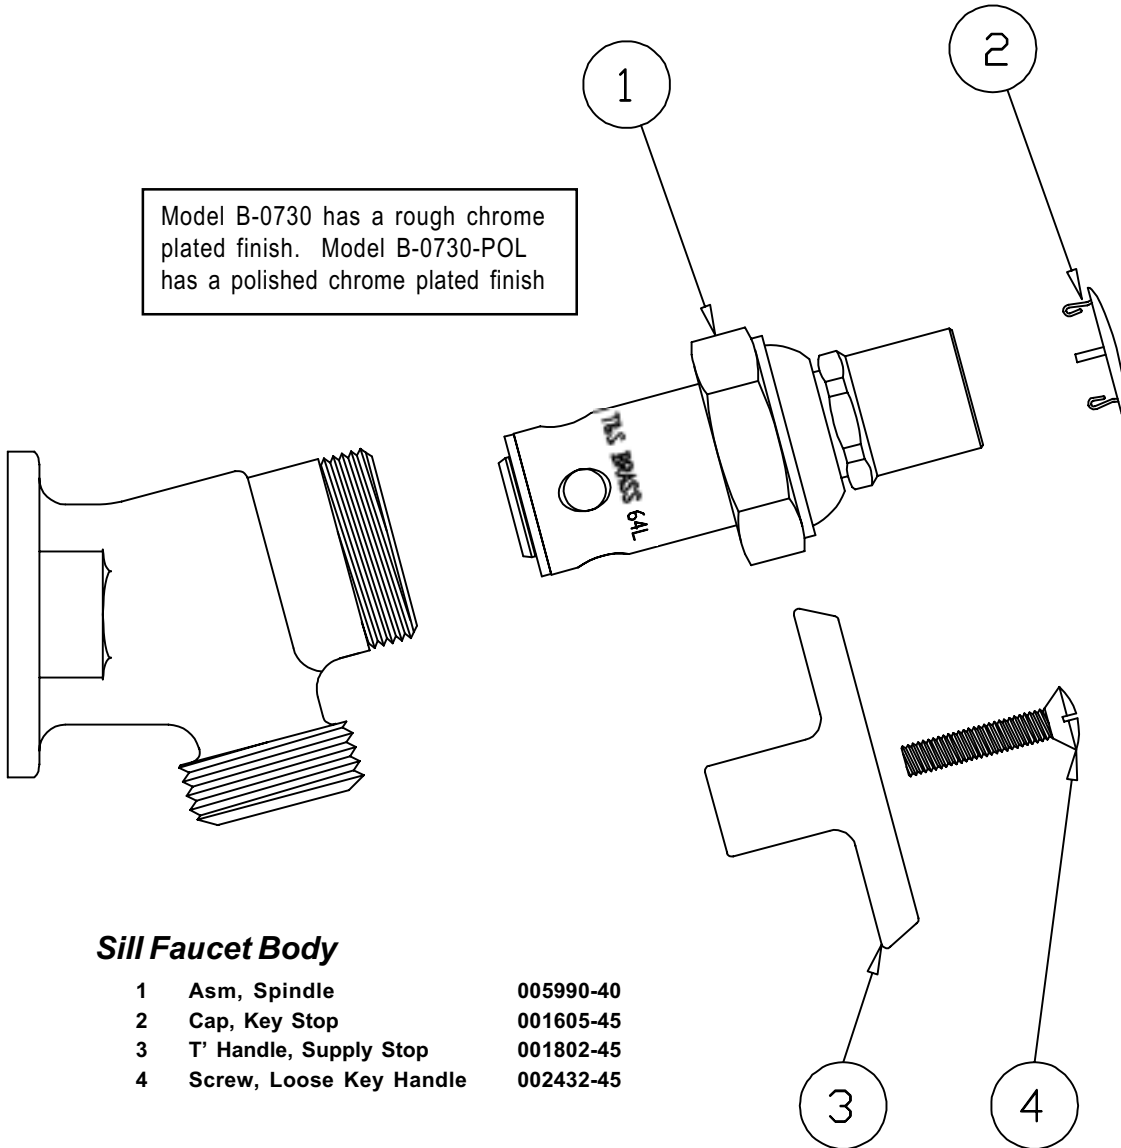

B-0720, B-0720-RGH

Model B-0720 has a polished chrome plated finish. Model B-0720-RGH has a rough chrome plated finish

Sill Faucet Assembly

1	Spout	001618-40
2	Cap, Key Stop	001605-45
3	Asm, Vacuum Breaker	B-0969
4	Nipple	002534-25
5	T' Handle for Supply Stop	001802-45
6	Screw, Supply Stop	002432-45

B-0730, B-0730-POL

Model B-0730 has a rough chrome plated finish. Model B-0730-POL has a polished chrome plated finish

Sill Faucet Body

- | | | |
|---|-------------------------|-----------|
| 1 | Asm, Spindle | 005990-40 |
| 2 | Cap, Key Stop | 001605-45 |
| 3 | T' Handle, Supply Stop | 001802-45 |
| 4 | Screw, Loose Key Handle | 002432-45 |

B-0731, B-0731-POL

Sill Faucet Assembly

1	Asm, Spindle	005990-40
2	Cap, Key Stop	001605-45
3	T' Hande, Key Stop	001802-45
4	Screw, Key Stop Handle	002432-45

B-0736, B-0736-POL

Model B-0736 has a rough chrome plated finish. Model B-0736-POL has a polished chrome plated finish