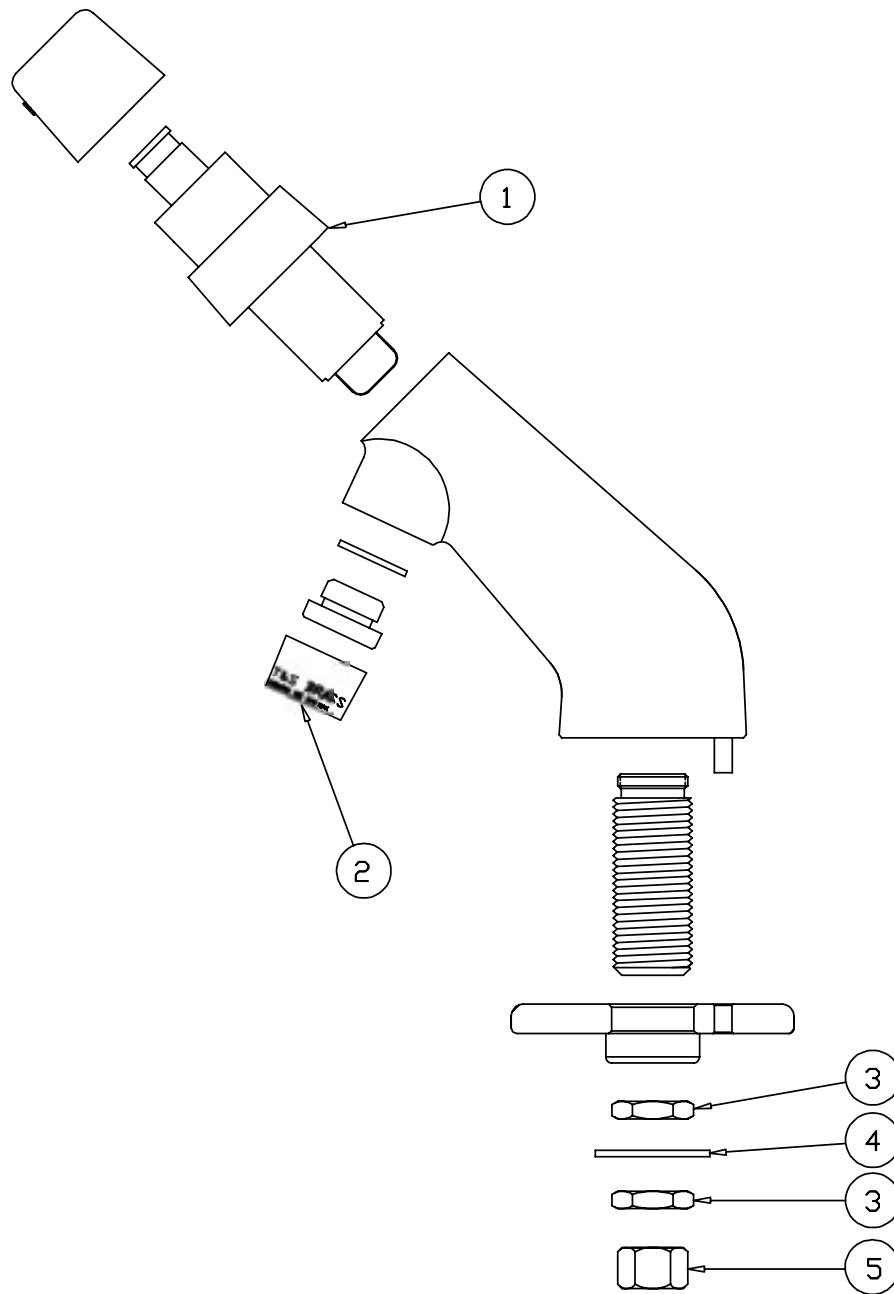

B-0730, B-0730-POL

Model B-0730 has a rough chrome plated finish. Model B-0730-POL has a polished chrome plated finish

Sill Faucet Body

- | | | |
|---|-------------------------|-----------|
| 1 | Asm, Spindle | 005990-40 |
| 2 | Cap, Key Stop | 001605-45 |
| 3 | T' Handle, Supply Stop | 001802-45 |
| 4 | Screw, Loose Key Handle | 002432-45 |

Sill Faucet Assembly

1	Asm, Spindle	005990-40
2	Cap, Key Stop	001605-45
3	Flo Preventer	B-0972
4	T' Handle, Supply Stop	001802-45
5	Screw, Key Handle	002432-45

B-0737, B-0737-POL

Sill Faucet Assembly

1	Asm, Spindle	005990-40
2	Cap, Key Stop	001605-45
3	Flo Preventer	B-0972
4	T' Handle, Key Stop	001802-45
5	Screw, Key Stop Handle	002432-45

B-0805

Slow Self-Closing Faucet Assembly

- | | | |
|---|--|-----------|
| 1 | Asm, Slow Self-Closing, Meter Valve, Bla | 002874-40 |
| 2 | Aerator | B-0199-02 |
| 3 | Washer | 000999-45 |
| 4 | Locknut | 002954-45 |
| 5 | Nut, Coupling | 000958-20 |

B-0805-VR

Faucet Assembly

- | | | |
|---|---------------------------------------|-----------|
| 1 | Asm, Self-Closing, Meter Valve, Blank | 002874-40 |
| 2 | Aerator | B-0199-02 |
| 3 | Locknut | 002954-45 |
| 4 | Washer | 000999-45 |
| 5 | Nut, Coupling | 000958-20 |