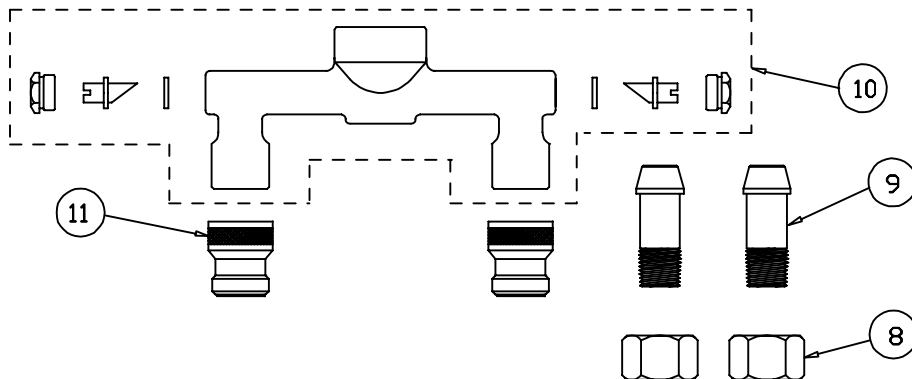

B-0840, B-0841

Model B-0840 includes aerator outlet (B-0199-02). Model B-0841 includes rosespray outlet (B-0103).

Basin Faucet Assembly

1	Washer	000999-45
2	Locknut	002954-45
3	Nut, Coupling	000958-20
4	Aerator (B-0840)	B-0199-02
5	Asm, Rosespray (B-0841)	B-0103
6	Asm, Spindle Eterna - Hot	005960-40
7	Handle, Alpine Lexan, Clear	001144-45
8	Index, Button, Cold	001327-40
9	Screw, Handle	000925-45

B-0842

Basin Faucet Assembly with Spreader Unit

- | | | |
|----|----------------------------------|-----------|
| 1 | Screw, Handle | 000925-45 |
| 2 | Index, Snap-In, Dark Blue | 001196-45 |
| 3 | Handle, Wrist Action, 4" | 000078-45 |
| 4 | Asm, Spindle Eterna BWH | 006010-40 |
| 5 | Aerator | B-0199-02 |
| 6 | Washer | 000999-45 |
| 7 | Locknut | 002954-45 |
| 8 | Nut, Coupling | 000958-20 |
| 9 | Tailpiece | 001592-20 |
| 10 | Asm, Spreader Unit | 002899-40 |
| 11 | Adapter, 1/2" Female x 1/2" Male | 010321-45 |