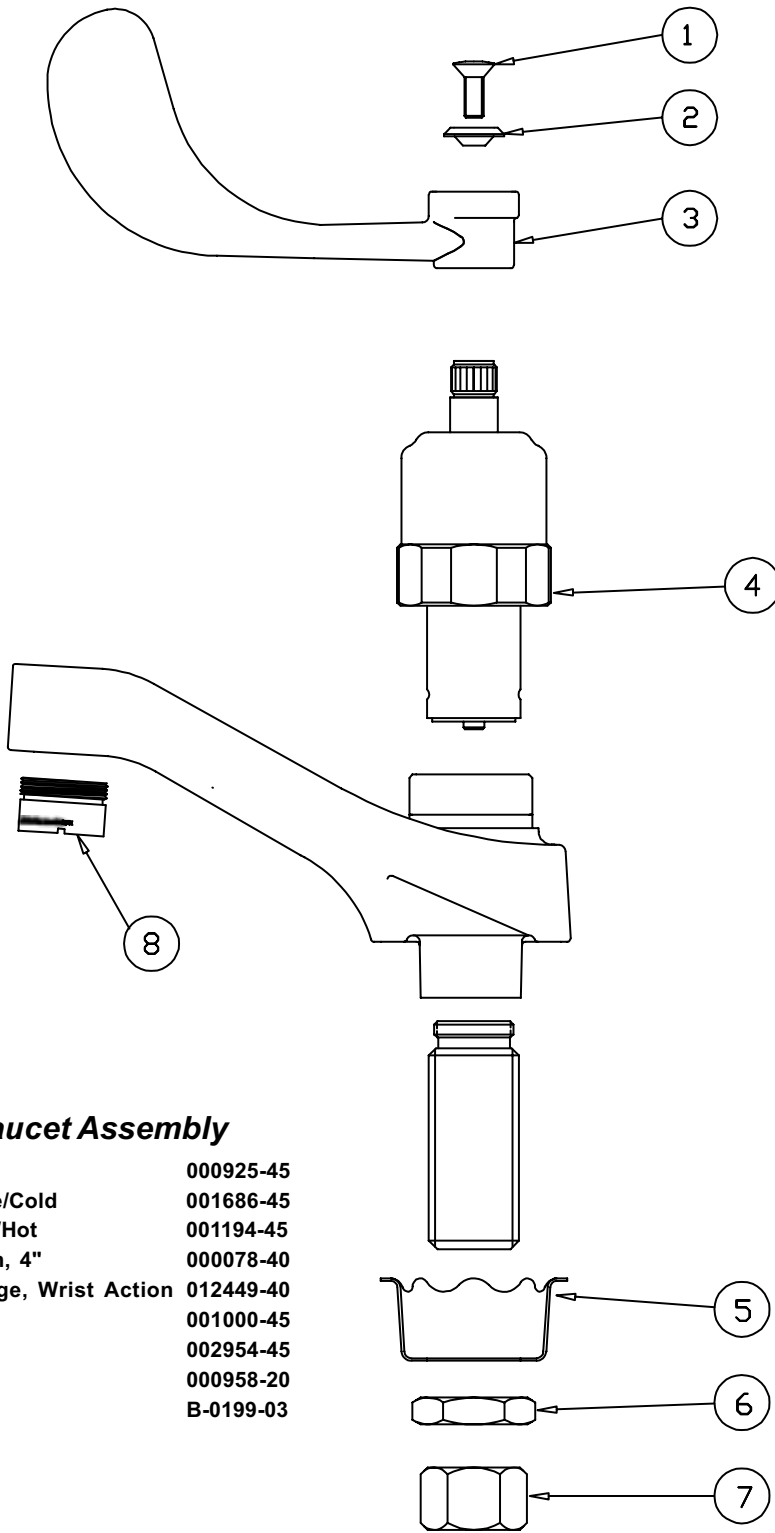

B-0730, B-0730-POL

Model B-0730 has a rough chrome plated finish. Model B-0730-POL has a polished chrome plated finish

Sill Faucet Body

- | | | |
|---|-------------------------|-----------|
| 1 | Asm, Spindle | 005990-40 |
| 2 | Cap, Key Stop | 001605-45 |
| 3 | T' Handle, Supply Stop | 001802-45 |
| 4 | Screw, Loose Key Handle | 002432-45 |

B-0830

Slow Self Closing Faucet Assembly

- | | | |
|---|---|-----------|
| 1 | Asm, Slow Self-Closing, Meter Valve - H 002879-40 | |
| | Asm, Slow Self-Closing, Meter Valve - C 002880-40 | |
| 2 | Washer, Rosette | 001000-45 |
| 3 | Locknut | 000958-20 |
| 4 | Nut, Coupling | 002954-45 |
| 5 | Aerator | B-0199-03 |

B-0831

Slow Self Closing Faucet Assembly

- | | | |
|---|---|-----------|
| 1 | Asm, Self Slow-Closing, Meter Valve - H 002879-40 | |
| | Asm, Self Slow-Closing, Meter Valve - C 002880-40 | |
| 2 | Aerator | B-0199-03 |
| 3 | Washer, Rosette | 001000-45 |
| 4 | Locknut | 000958-20 |
| 5 | Nut, Coupling | 002954-45 |

B-0831-01

Slow Self Closing Faucet Assembly

- | | | |
|---|------------------------------------|-----------|
| 1 | Screw, Handle | 000925-45 |
| 2 | Index, Snap-In, Blue/Cold | 001686-45 |
| | Index, Snap-In, Red/Hot | 001194-45 |
| 3 | Handle, Wrist Action, 4" | 000078-40 |
| 4 | Asm, Meter Cartridge, Wrist Action | 012449-40 |
| 5 | Washer, Rosette | 001000-45 |
| 6 | Locknut | 002954-45 |
| 7 | Nut, Coupling | 000958-20 |
| 8 | Aerator | B-0199-03 |