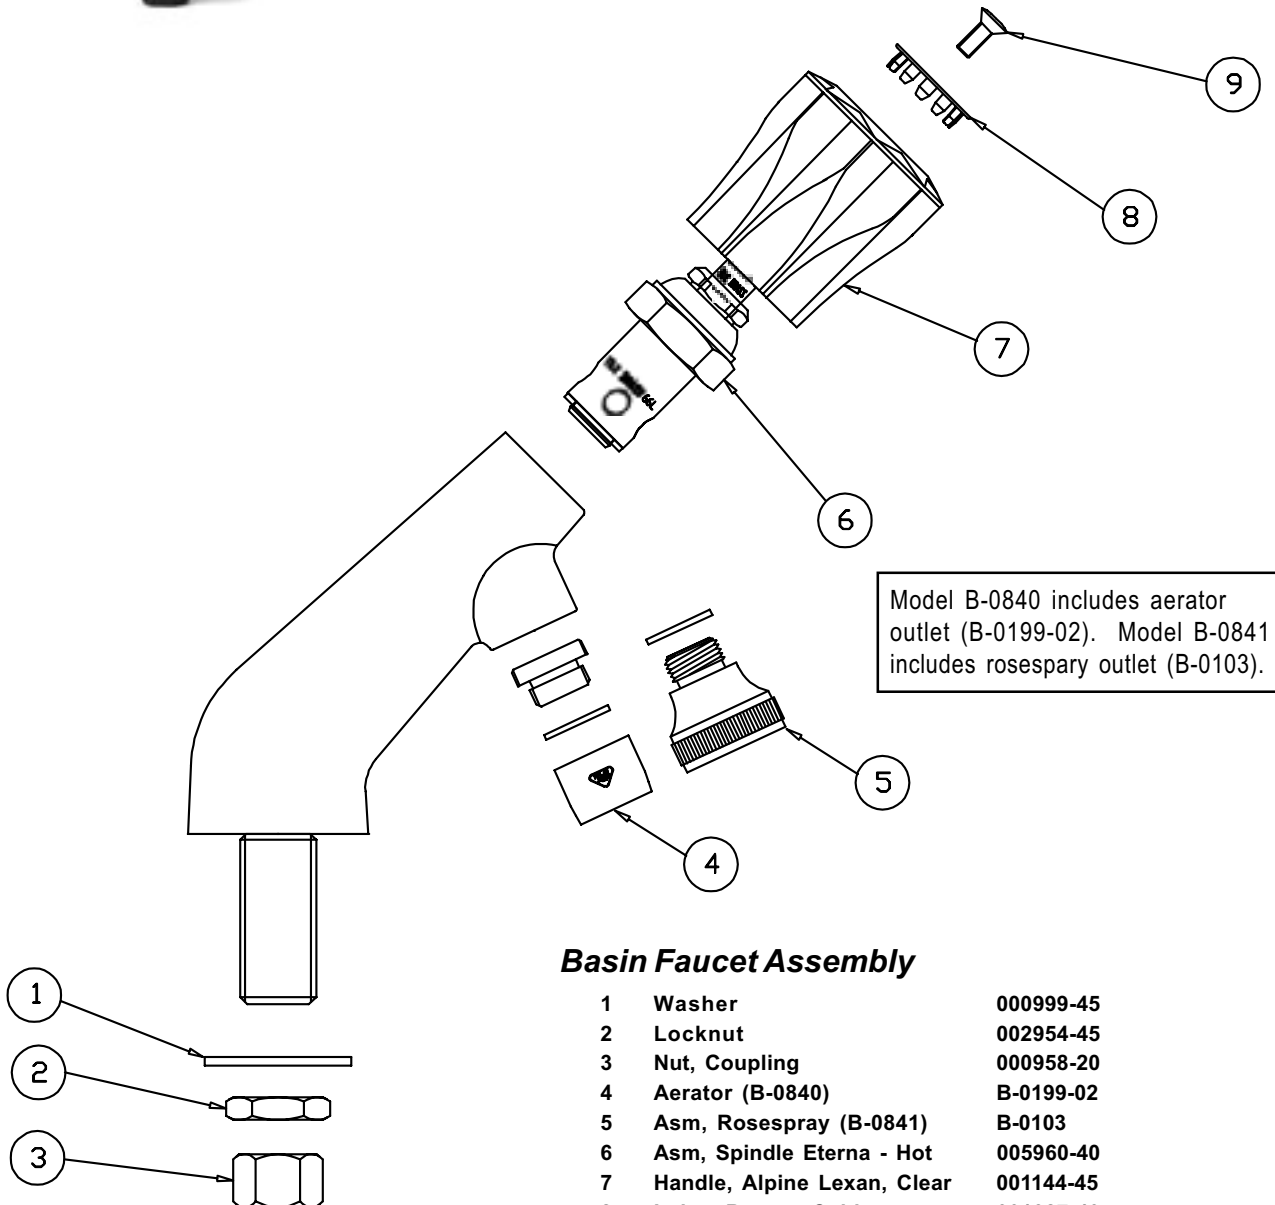

B-0831-01

Slow Self Closing Faucet Assembly

- | | | |
|---|------------------------------------|-----------|
| 1 | Screw, Handle | 000925-45 |
| 2 | Index, Snap-In, Blue/Cold | 001686-45 |
| | Index, Snap-In, Red/Hot | 001194-45 |
| 3 | Handle, Wrist Action, 4" | 000078-40 |
| 4 | Asm, Meter Cartridge, Wrist Action | 012449-40 |
| 5 | Washer, Rosette | 001000-45 |
| 6 | Locknut | 002954-45 |
| 7 | Nut, Coupling | 000958-20 |
| 8 | Aerator | B-0199-03 |

B-0833, B-0834

Slow Self Closing Faucet Assembly

1	Gooseneck	000393-40
2	Aerator	B-0199-02
3	Asm, Self-Closing, Meter Valve - Hot	002879-40
	Asm, Self-Closing, Meter Valve - Cold	002880-40
4	Washer, Rosette	001000-45
5	Locknut	002954-45
6	Nut, Coupling	000958-20
7	Asm, Popup Drain (B-0833)	B-0898

B-0840, B-0841

Model B-0840 includes aerator outlet (B-0199-02). Model B-0841 includes rosespray outlet (B-0103).

Basin Faucet Assembly

1	Washer	000999-45
2	Locknut	002954-45
3	Nut, Coupling	000958-20
4	Aerator (B-0840)	B-0199-02
5	Asm, Rosespray (B-0841)	B-0103
6	Asm, Spindle Eterna - Hot	005960-40
7	Handle, Alpine Lexan, Clear	001144-45
8	Index, Button, Cold	001327-40
9	Screw, Handle	000925-45