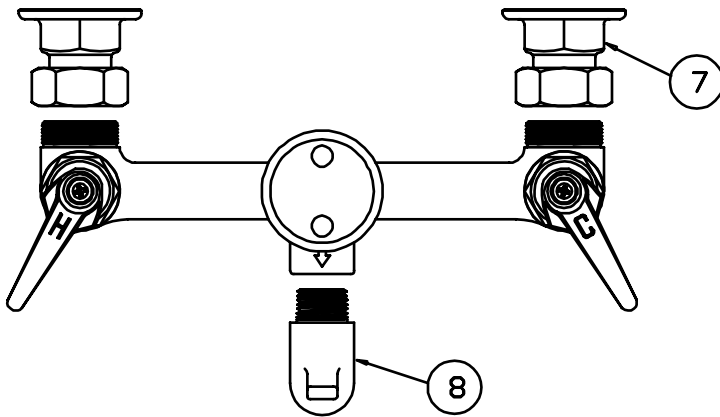

# B-0674-RGH, B-0674-BSTR, B-0674-BSTP

Models B-0674-RGH and B-0674-BSTR have a rough chrome finish. Model B-0674-BSTP has a polished chrome finish. Models B-0674-BSTR and B-0674-BSTP both include BST insert (002856-25).

## Service Sink Faucet

1	Screw, Handle	000922-45
2	Index, Button - Blue/Cold	001661-45
	Index, Button - Red/Hot	001637-45
3	Handle, Lever	001636-45
4	Asm, Spindle, Eterna - Cold	005959-40
	Asm, Spindle, Eterna - Hot	005960-40
5	Asm, Vacuum Breaker	B-0969
6	Nipple	002534-25
7	Asm, Coupling Flange	00AA
8	Spout	000270-25
9	Asm, BST Spindle and Insert (B-0674-BSTR & B-0674-BSTP)	002586-25