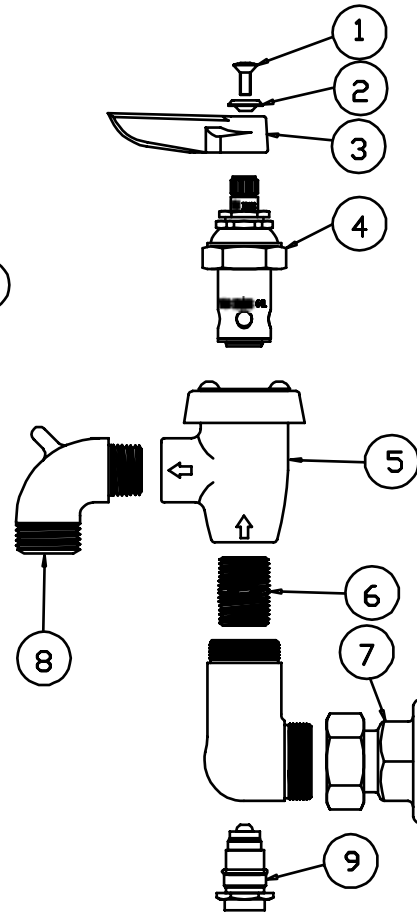

# B-0674-RGH, B-0674-BSTR, B-0674-BSTP

Models B-0674-RGH and B-0674-BSTR have a rough chrome finish. Model B-0674-BSTP has a polished chrome finish. Models B-0674-BSTR and B-0674-BSTP both include BST insert (002856-25).

## Service Sink Faucet

1	Screw, Handle	000922-45
2	Index, Button - Blue/Cold	001661-45
	Index, Button - Red/Hot	001637-45
3	Handle, Lever	001636-45
4	Asm, Spindle, Eterna - Cold	005959-40
	Asm, Spindle, Eterna - Hot	005960-40
5	Asm, Vacuum Breaker	B-0969
6	Nipple	002534-25
7	Asm, Coupling Flange	00AA
8	Spout	000270-25
9	Asm, BST Spindle and Insert (B-0674-BSTR & B-0674-BSTP)	002586-25