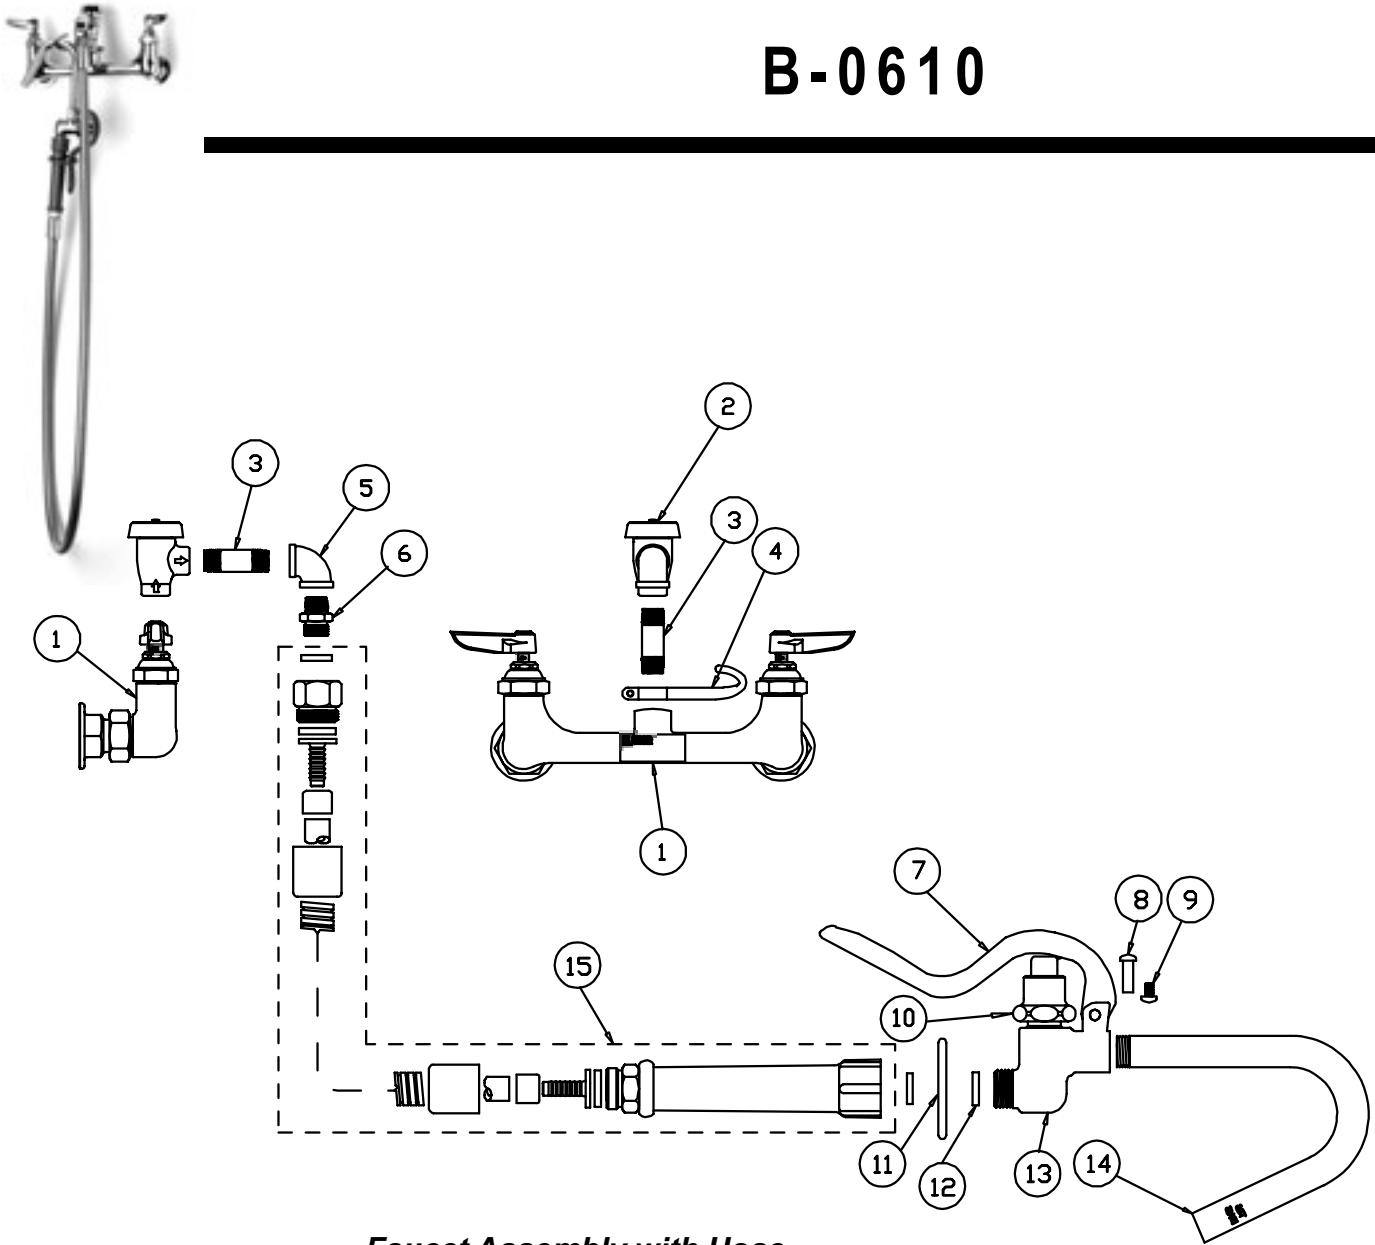

# B-0610

## Faucet Assembly with Hose

1	Asm, Base Faucet	002832-40
2	Asm, Vacuum Breaker	B-0968
3	Hook, Finger	000021-40
4	Nipple	000357-40
5	Elbow, Cast Round	001355-40
6	Adapter	000545-25
7	Handle	001120-45
8	Nut, Handle	003198-45
9	Screw, Handle	003199-45
10	Asm, Bonnet	002856-40
11	Holddown Ring	000907-45
12	Washer	010476-45
13	Body, Squeeze Valve	000065-40
14	Nozzle	000287-40
15	Asm, Hose, Stainless Steel, 68" B-0068-H	