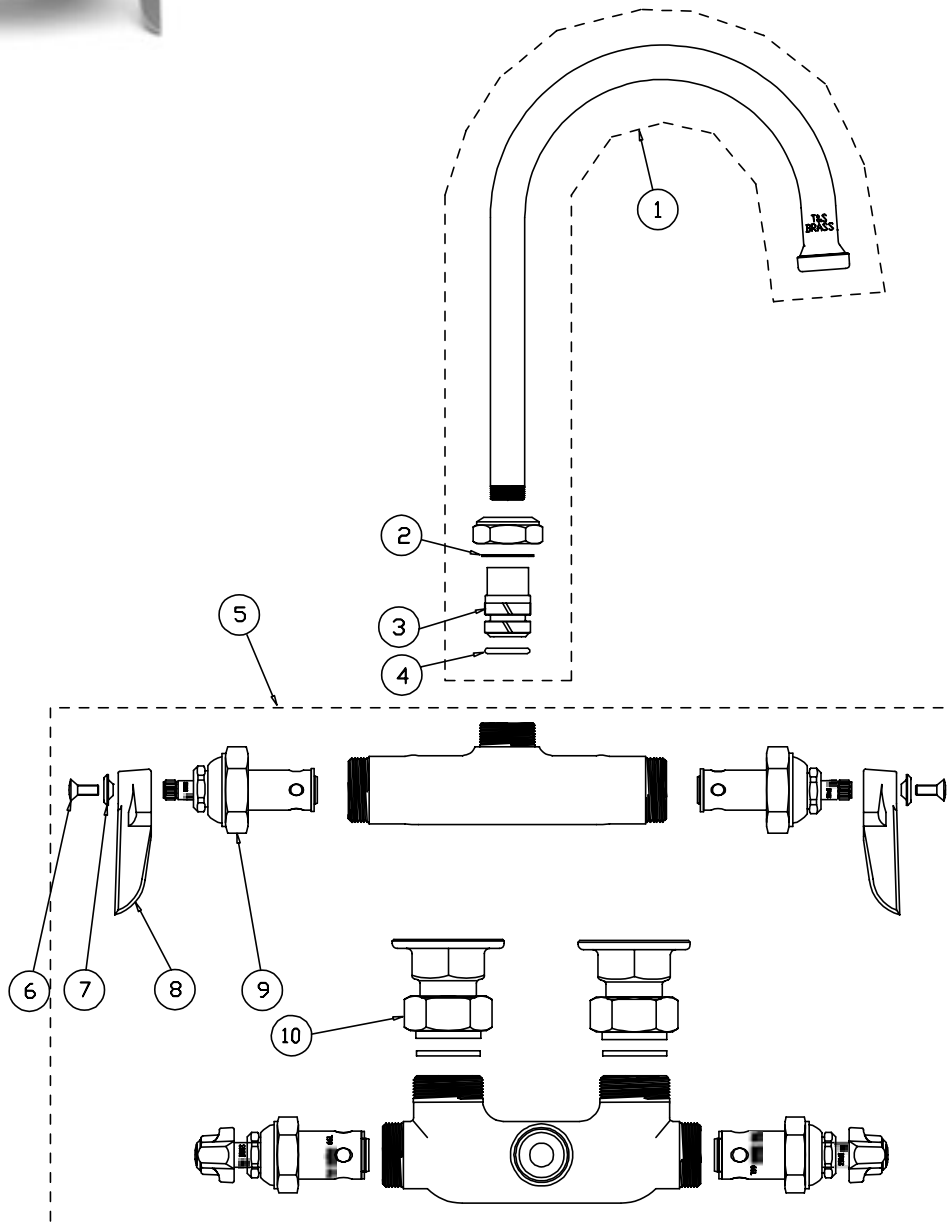

B-0346

Faucet Assembly

1	Asm, Gooseneck, Swivel	133X
2	Washer, Swivel	009538-45
3	Sleeve, Swivel	011429-45
4	O-Ring, Swivel	001074-45
5	Asm, Base Faucet	002836-40
6	Screw, Handle	000922-45
7	Index, Button, Blue/Cold	001660-45
	Index, Button, Red/Hot	001661-45
8	Handle, Lever	001638-45
9	Asm, Spindle Eterna - Col	005959-40
	Asm, Spindle Eterna - Hot	005960-40
10	Asm, Coupling Flange	002893-40