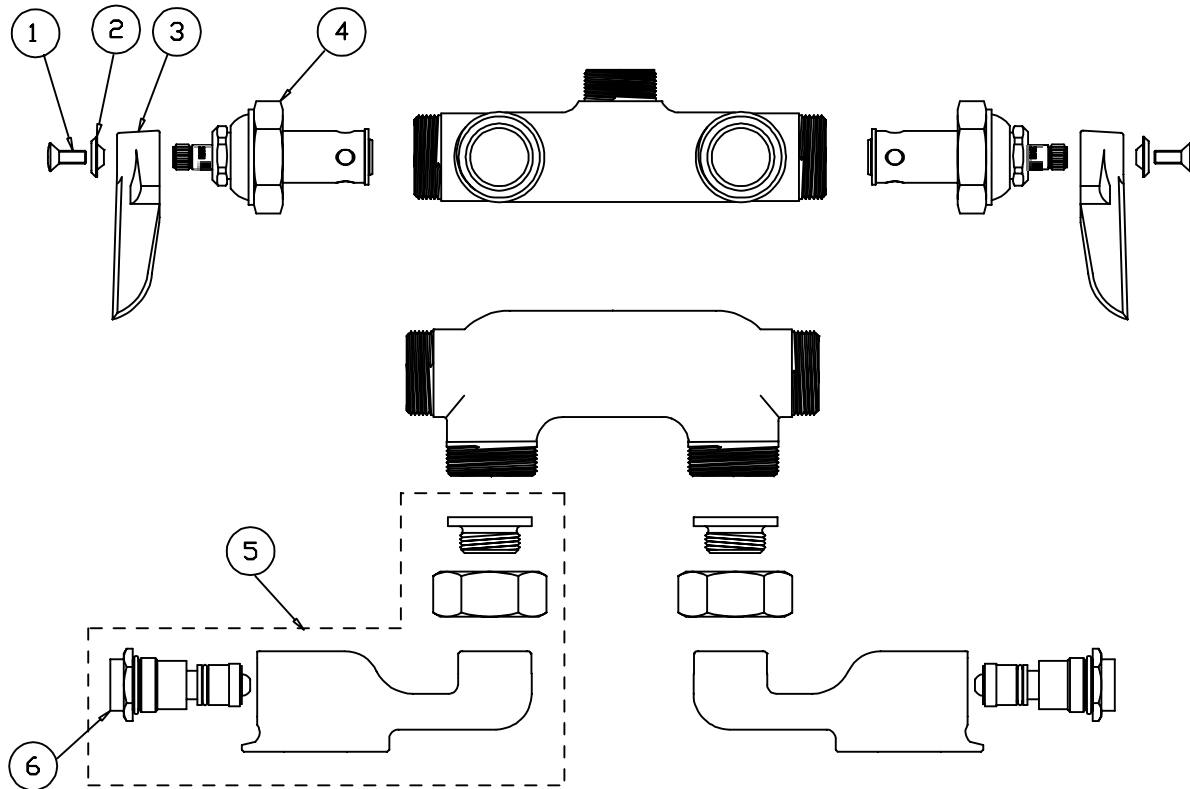

B-0240-LN

Faucet Less Nozzle

1	Screw, Handle	000922-45
2	Index, Button, Blue/Cold	001660-45
	Index, Button, Red/Hot	001661-45
3	Handle, Lever	001638-45
4	Asm, Spindle Eterna - Cold	005959-40
	Asm, Spindle Eterna - Hot	005960-40
5	Asm, 'FE' Style Flange	00FE
6	Asm, Bonnet	163A