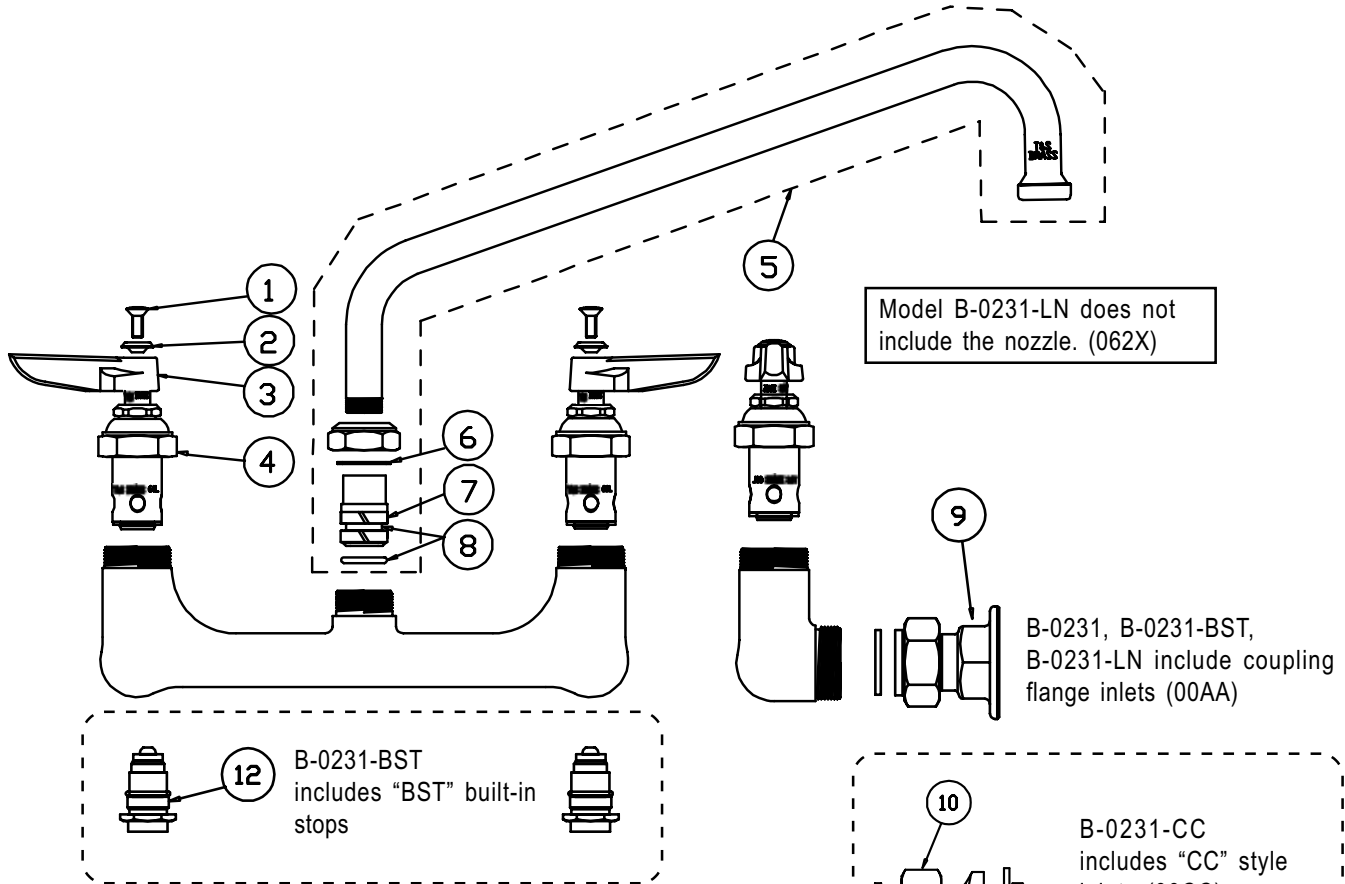

B-0231, B-0231-BST, B-0231-CC, B-0231-EE, B-0231-LN

Swivel Faucet Assembly

1	Screw, Lever Handle	000922-45
2	Index, Button, Blue/Cold	001660-45
	Index, Button, Red/Hot	001661-45
3	Handle, Lever	001638-45
4	Asm, Spindle Eterna - LH/Cold	005959-40
	Asm, Spindle Eterna - RH/Hot	005960-40
5	Asm, Swing Nozzle, 12"	062X
6	Washer, Swivel	009538-45
7	Sleeve	011429-45
8	O-Ring, Nozzle	001074-45
9	Asm, Coupling Flange (B-0231 & B-0231-LN)	002893-40
10	Asm, 'CC' Inlet (B-0231-CC)	00CC
11	Asm, Male 'EE' Inlet (B-0231-EE)	00EE
12	Asm, BST (B-0231-BST)	163A