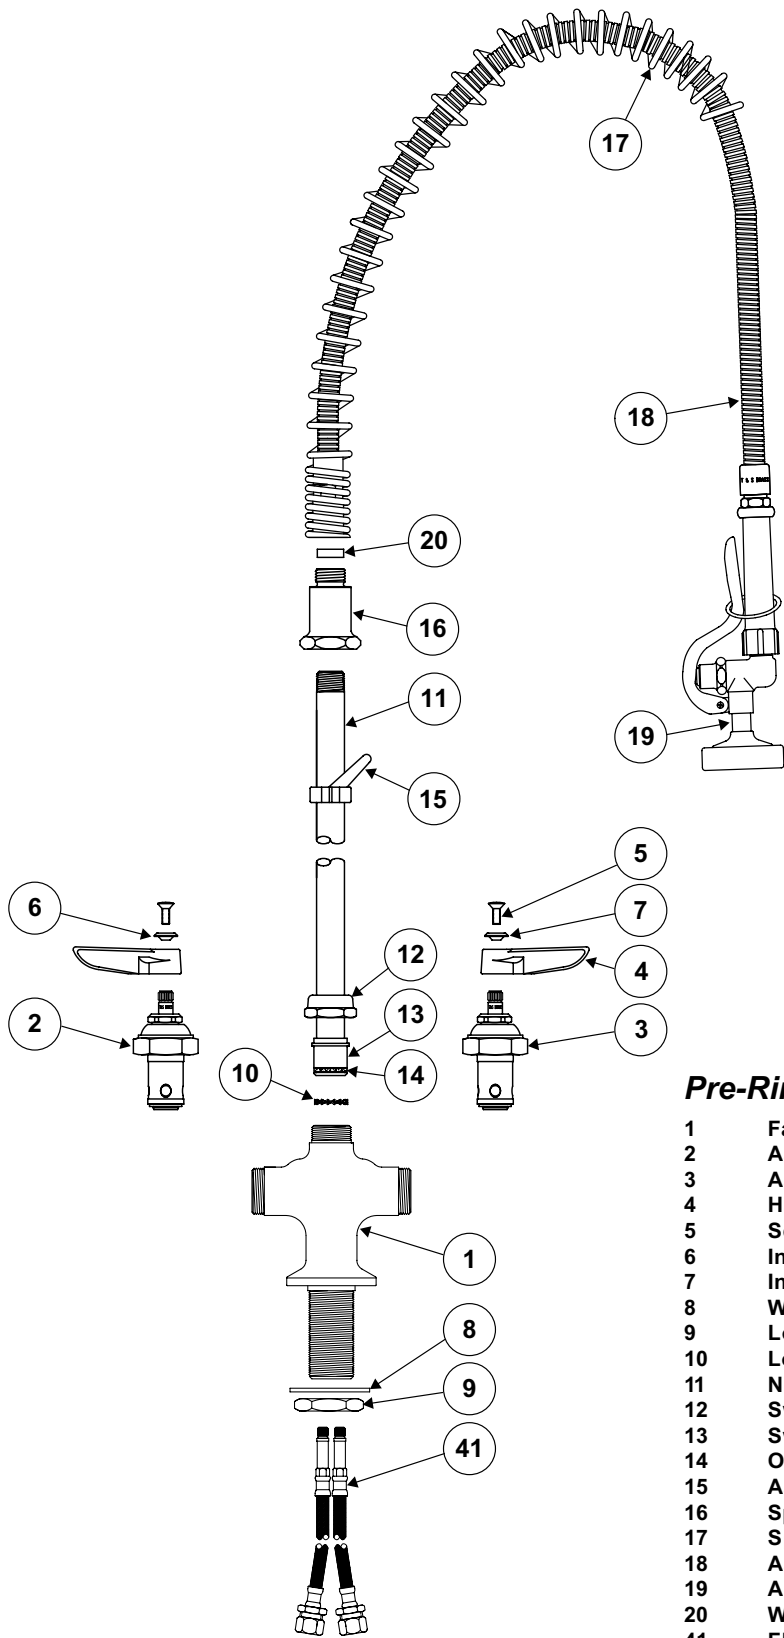

# B-0113, B-0113-B, B-0113-C

Model B-0113-B includes wall bracket (B-0109-01)  
 Model B-0113-C includes Low Flow Spray Valve (B-0107-C) See page 13 for parts explosion

## Pre-Rinse Assembly

1	Faucet Body	*
2	Asm, Spindle - Hot	005960-40
3	Asm, Spindle - Cold	005959-40
4	Handle, Lever - Blank	001638-45
5	Screw, Handle	000922-45
6	Index, Button - Hot (Red)	001661-45
7	Index, Button - Cold (Blue)	001660-45
8	Washer, Body	*
9	Locknut, Shank	000965-45
10	Lock Washer, EZ-Install	*
11	Nipple, 3/8" x 24"	000372-40
12	Swivel Nut	*
13	Swivel Piece	*
14	O-Ring, Swivel Piece	001074-45
15	Asm, Finger Hook & Screw	002873-40
16	Spring, Body	000821-40
17	Spring, Overhead	*
18	Asm, Flex Stainless Steel Hose	B-0044-H
19	Asm, Spray Valve	B-0107
20	Washer	010476-45
41	Flexible Connector Hoses	*