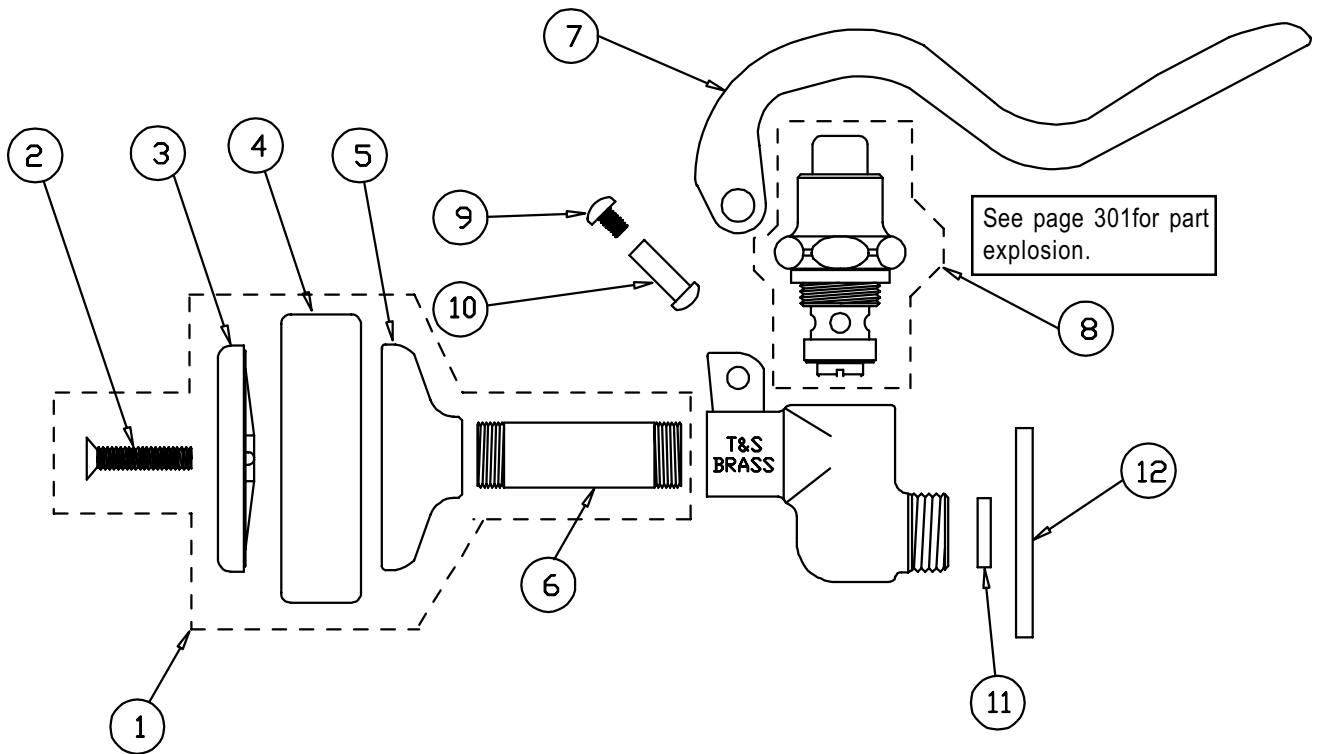

B-0107

Spray Valve Assembly

1	Asm, Spray Head	002859-40
2	Screw, Spray Face	000913-45
3	Spray Face	001121-45
4	Ring, Rubber	007861-45
5	Spray, Cup	000019-40
6	Nipple	000694-20
7	Handle, Squeeze Valve	001120-45
8	Asm, Bonnet	002856-40
9	Screw, Handle	003199-45
10	Nut, Handle	003198-45
11	Washer	010476-45
12	Ring, Hold Down	000907-45