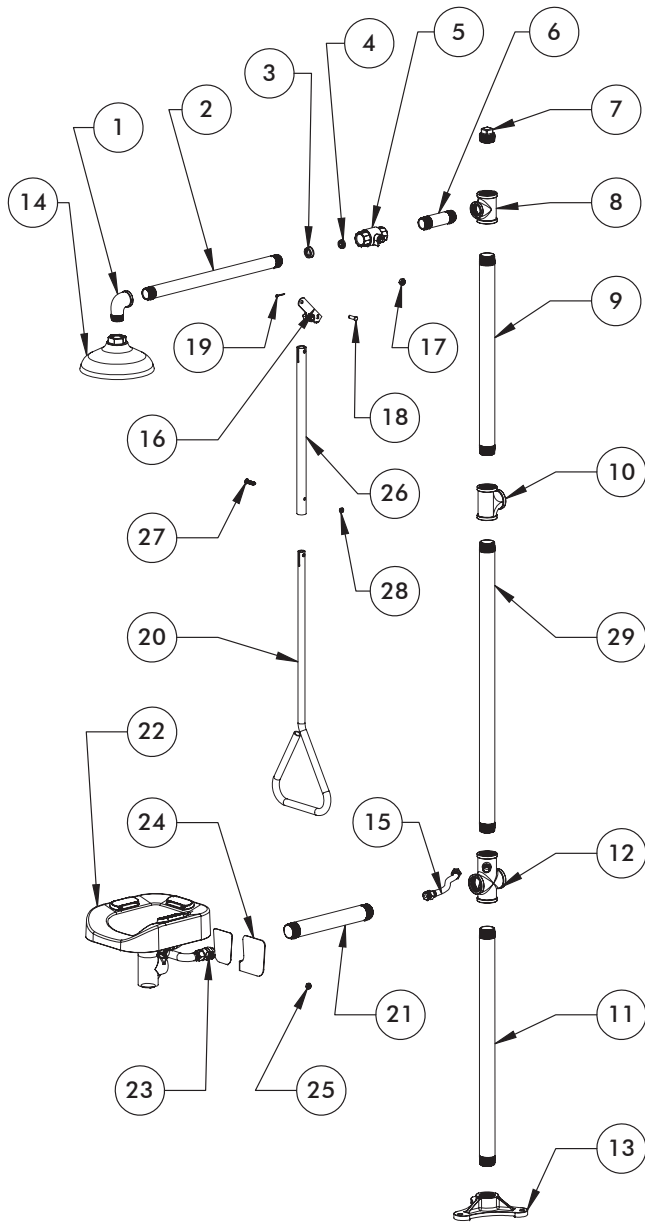

ADA INSTALLATION EXPLODED VIEW / REPAIR PART GROUPS

Item No.	Description	Qty.
1	1" x 90° Galv. Street Elbow	1
2	1" x 19-3/8" Galv. Pipe, TBE	1
3	Rubber Floet Housing	1
4	20 GPM Flow Control	1
5.1	1" Chrome Plated Brass Ball Valve	1
5.2	1" Stainless Steel Ball Valve	
6	1" 4-1/2" Galv. Pipe, TBE	1
7	1-1/4" Galv. Plug	1
8	1-1/4" x 1-1/4" x 1" Galv. Tee	1
9	1-1/4" x 22-1/4" Galv. Pipe, TBE	1
10	1-1/4" Galv. Tee	1
11	1-1/4" x 26-7/16" Galv. Pipe, TBE	1
12	1-1/4" x 1/2" Galv. Drain/Supply Cross	1
13	1-1/4" Galv. Floor Flange	1
14	8" Deluge Showerhead	1
15	Stainless Steel Flexible Supply Hose	1
16.1	Lever Handle w/Spring Plunger (SE-1200/SE-1250)	1
16.2	Lever Handle w/Spring Plunger (SE-1255)	1
17	7/16-20 UNF Stainless Steel Nylo-Hex Nut	1
18	Clevis Pin	1
19	Cotter Pin	1
20.1	29" Aluminum Pull Rod	1
20.2	29" Stainless Steel Pull Rod	1
21	1-1/4" x 11-5/8" Galv. Pipe, TBE	1
22	Eyewash Unit	1
22.1	Plastic Bowl, Chrome Plated Brass Ball Valve (SE-1	1
22.2	S/S Bowl, Chrome Plated Brass Ball Valve	1
22.3	S/S Bowl, Stainless Steel Ball Valve	1
23	1/2" Ball Valve	1
23.1	1/2" Chrome Plated Brass Ball Valve (SE-1200/1250)	1
23.2	1/2" Stainless Steel Ball Valve (SE-1255)	1
24	Paddle Handle	1
25	3/8" Stainless Steel Nylo-Hex Nut	1
26.1*	Aluminum Pull Rod Extension (SE-1200/SE-1250 ADA Only)	1
26.2*	Stainless Steel Pull Rod Extension (SE-1255 ADA only)	1
27*	1-1/2" Long 1/4-20 Machine Screw	1
28*	1/4-20 Stainless Steel Nylo-Hex Nut	1
29	1-1/4" x 32-3/8" Galv. Pipe, TBE	1