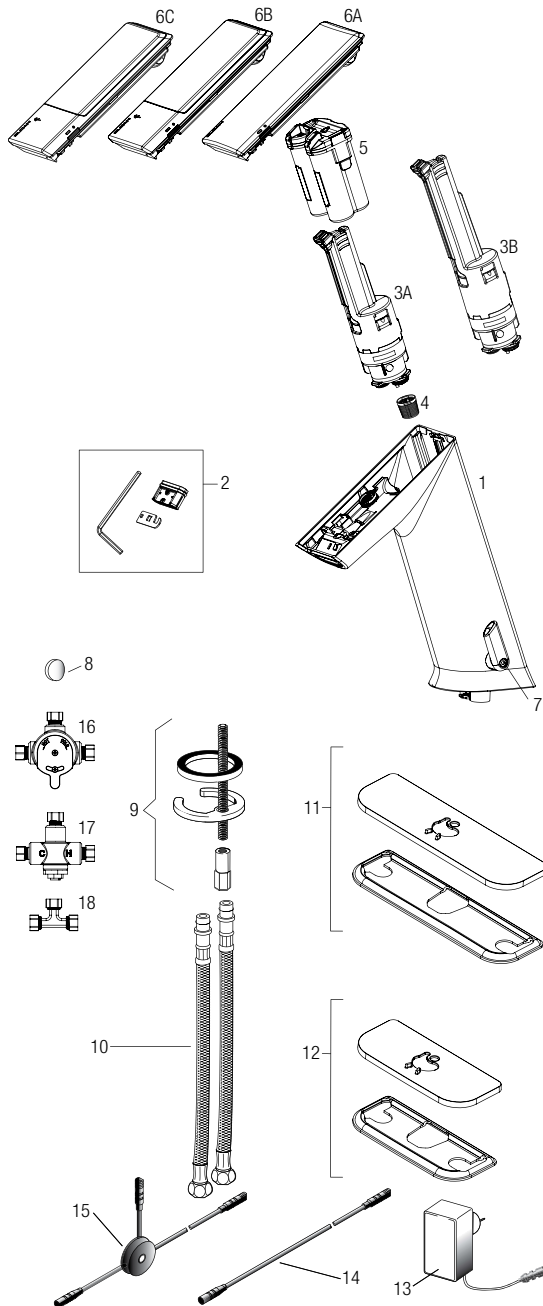

BASYS™ Infrared Sensor Activated

PARTS LIST—BASYS FAUCETS

Item No.	Code No.	Part No.	Description
1.	—	—	Mid Mount Faucet Assembly
	—	—	Mid Mount Faucet Assembly with Mixer
	—	—	High Mount Faucet Assembly
	—	—	High Mount Faucet Assembly with Mixer
2.	3324104	EFX-1002-A	0.5 gpm/1.9 Lpm Multi-Lam Insert (includes insert, o-ring, 2.5 mm allen key and removal tool)
	3324103	EFX-1001-A	1.5 gpm/5.7 Lpm Aerated Stream Insert (includes insert, o-ring, 2.5 mm allen key and removal tool)
	3324102	EFX-1000-A	1.5 gpm/5.7 Lpm Laminar Stream Insert (includes insert, o-ring, 2.5 mm allen key and removal tool)
3A.	3324122	EFX-15-A	0.5 gpm/1.9 Lpm Solenoid Valve Caddy Assembly – Mid Mount (Green)
	3324123	EFX-16-A	1.5 gpm/5.7 Lpm Solenoid Valve Caddy Assembly – Mid Mount (Blue)
3B.	3324124	EFX-17-A	0.5 gpm/1.9 Lpm Solenoid Valve Caddy Assembly – High Mount (Green)
	3324125	EFX-18-A	1.5 gpm/5.7 Lpm Solenoid Valve Caddy Assembly – High Mount (Blue)
4.	0324019	EFX-19	Strainer (Filter)
5.	3324128	EFX-7-A	Battery Pack Assembly
6A.	3324118	EFX-1-A	Crown Assembly
6B.	3324119	EFX-3-A	Solar Crown Assembly
6C.	3324120	EFX-4-A	Solar Crown with LCD Assembly
7.	—	—	Mixer Handle Assembly
8.	0324035	EFX-33	Handle Cap
9.	0335000	EAF-1	Faucet Mounting Kit (Pedestal)
10.	3325023	EAF-1008	13" (330 mm) Flexible Supply Hoses (2)
11.	3324101	EFX-26-A	Trim Plate for 8" Centerset Sink
12.	3324100	EFX-20-A	Trim Plate for 4" Centerset Sink
13.	0324027	EFX-27	Plug-in Voltage Adapter (US)
	—	EFX-28	Plug-in Voltage Adapter (EU)
	—	EFX-29	Plug-in Voltage Adapter (UK)
	0335037	EAF-37	Box Type Voltage Adapter
14.	0335024	EAF-24-A	11-13/16" (300 mm) Extension Cable
	0335025	EAF-25-A	47-1/4" (1200 mm) Extension Cable
	0335015	EAF-17-A	126" (3200 mm) Extension Cable
15.	0335023	EAF-23-A	Splitter
16.	3326009	MIX-60-A	Mechanical, Below Deck Mixing Valve
17.	0326045	MIX-135-A	Thermostatic, Below Deck Mixing Valve
18.	3365461	ETF-617-A	Bak-Chek Tee