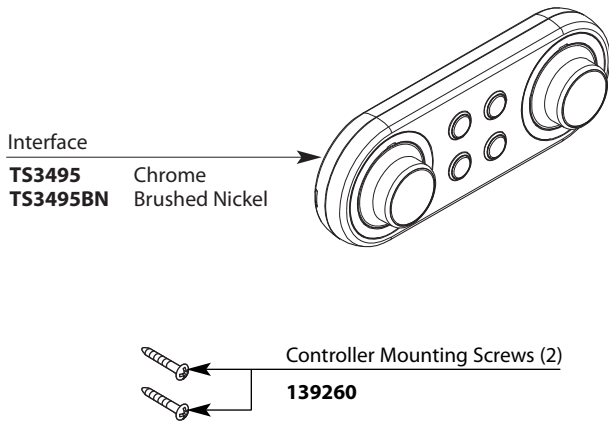

Buy it for looks. Buy it for life.®

Illustrated Parts

■ **Order by Part Number**

■ *Use with S4994 valve, 4998 spout shank, and TS3495 series controller

ioDIGITAL™ 90 DEGREE™			
Non-Diverting Roman Tub Filler		io™ Digital Controller Only	
*MODEL	FINISH	MODEL	FINISH
TS9031	Chrome	TS3495	Chrome
TS9031BN	Brushed Nickel	TS3495BN	Brushed Nickel