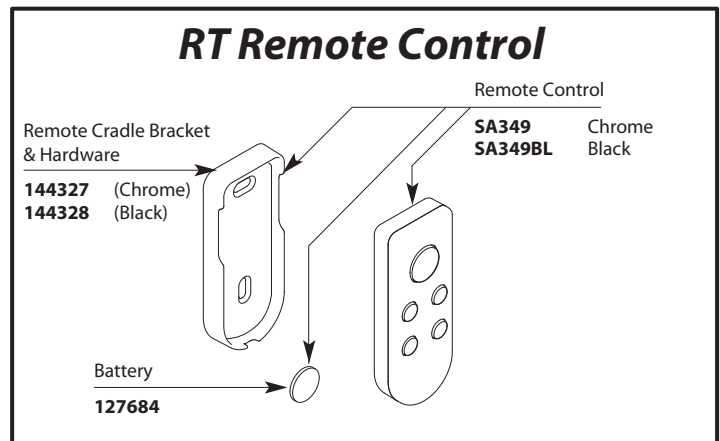

Buy it for looks. Buy it for life.®

Illustrated Parts

■ **Order by Part Number**

■ *Use with S4994 valve, 4998 spout shank, and TS3495 series controller

ioDIGITAL™ 90 DEGREE™			
Non-Diverting Roman Tub Filler		io™ Digital Controller Only	
*MODEL	FINISH	MODEL	FINISH
TS9031	Chrome	TS3495	Chrome
TS9031BN	Brushed Nickel	TS3495BN	Brushed Nickel