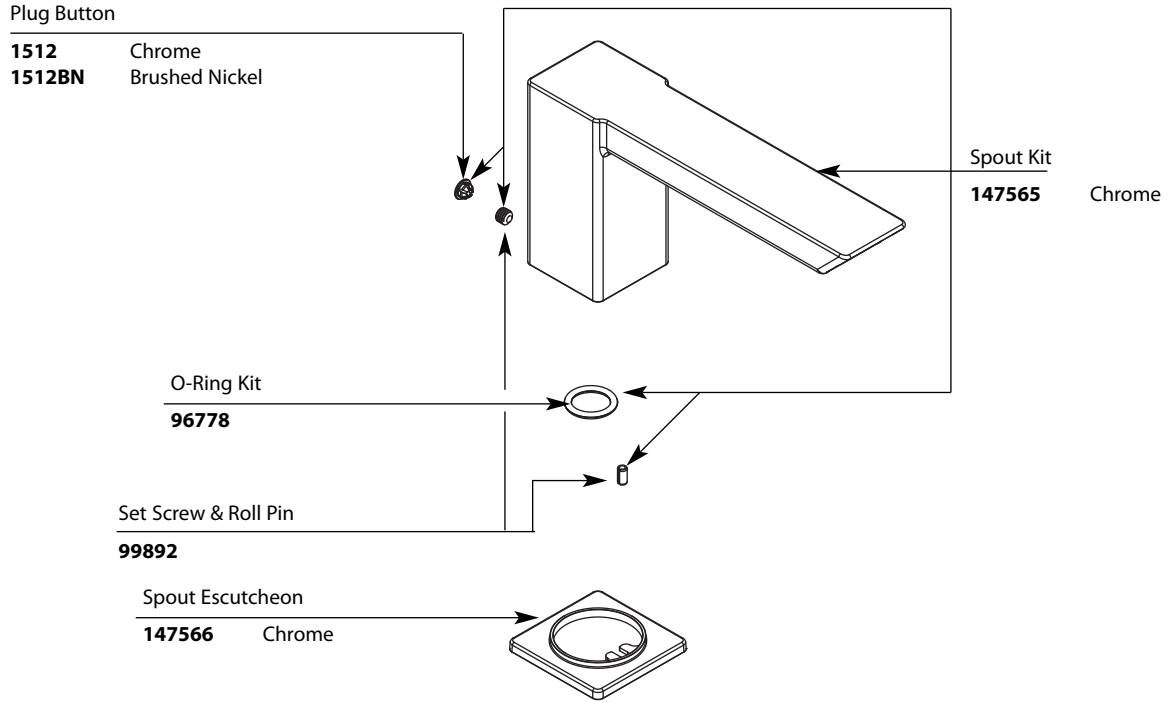

Buy it for looks. Buy it for life.®

Illustrated Parts

■ **Order by Part Number**

■ *Use with S4994 valve, 4998 spout shank, and TS3495 series controller

ioDIGITAL™ 90 DEGREE™			
Non-Diverting Roman Tub Filler		io™ Digital Controller Only	
*MODEL	FINISH	MODEL	FINISH
TS9031	Chrome	TS3495	Chrome
TS9031BN	Brushed Nickel	TS3495BN	Brushed Nickel