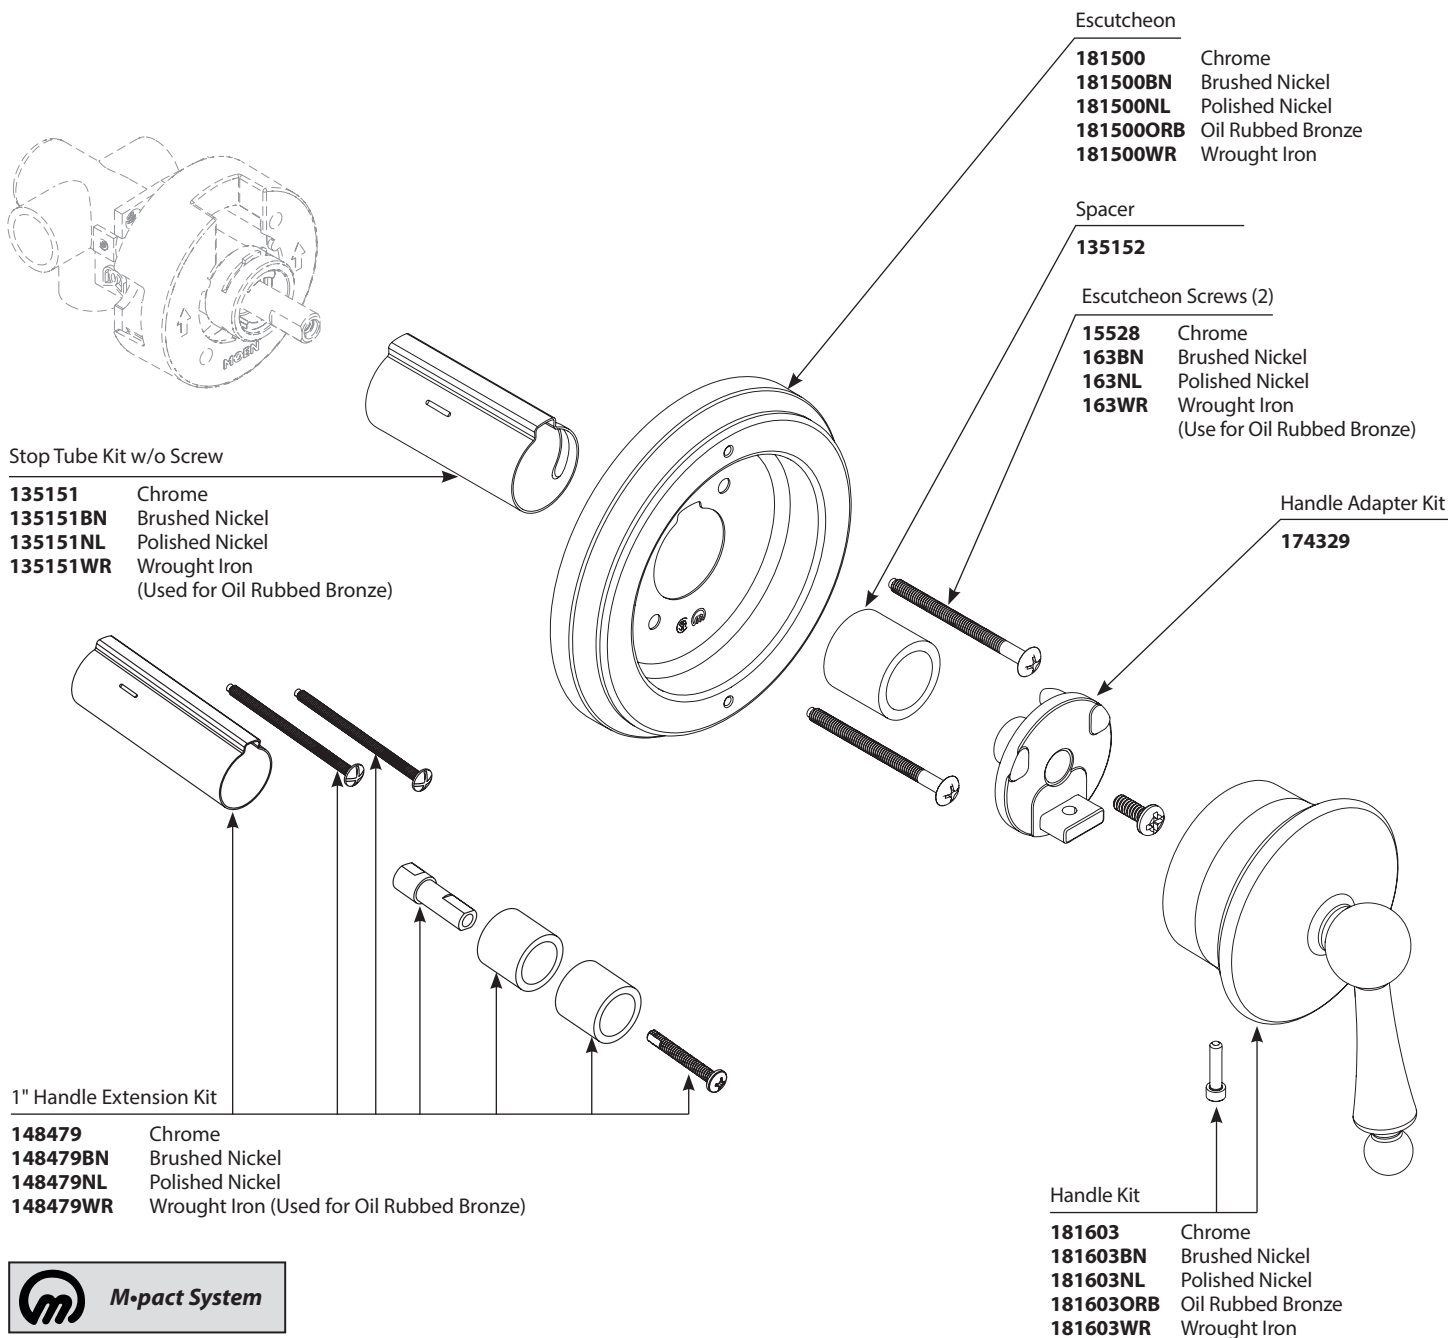

Buy it for looks. Buy it for life.®

■ Order by Part Number

Illustrated Parts

Waterhill™		
Multi-Function Transfer Valve Trim Kit		
MODEL	TYPE	FINISH
TS325	Lever	Chrome
TS325BN	Lever	Brushed Nickel
TS325NL	Lever	Polished Nickel
TS325ORB	Lever	Oil Rubbed Bronze
TS325WR	Lever	Wrought Iron