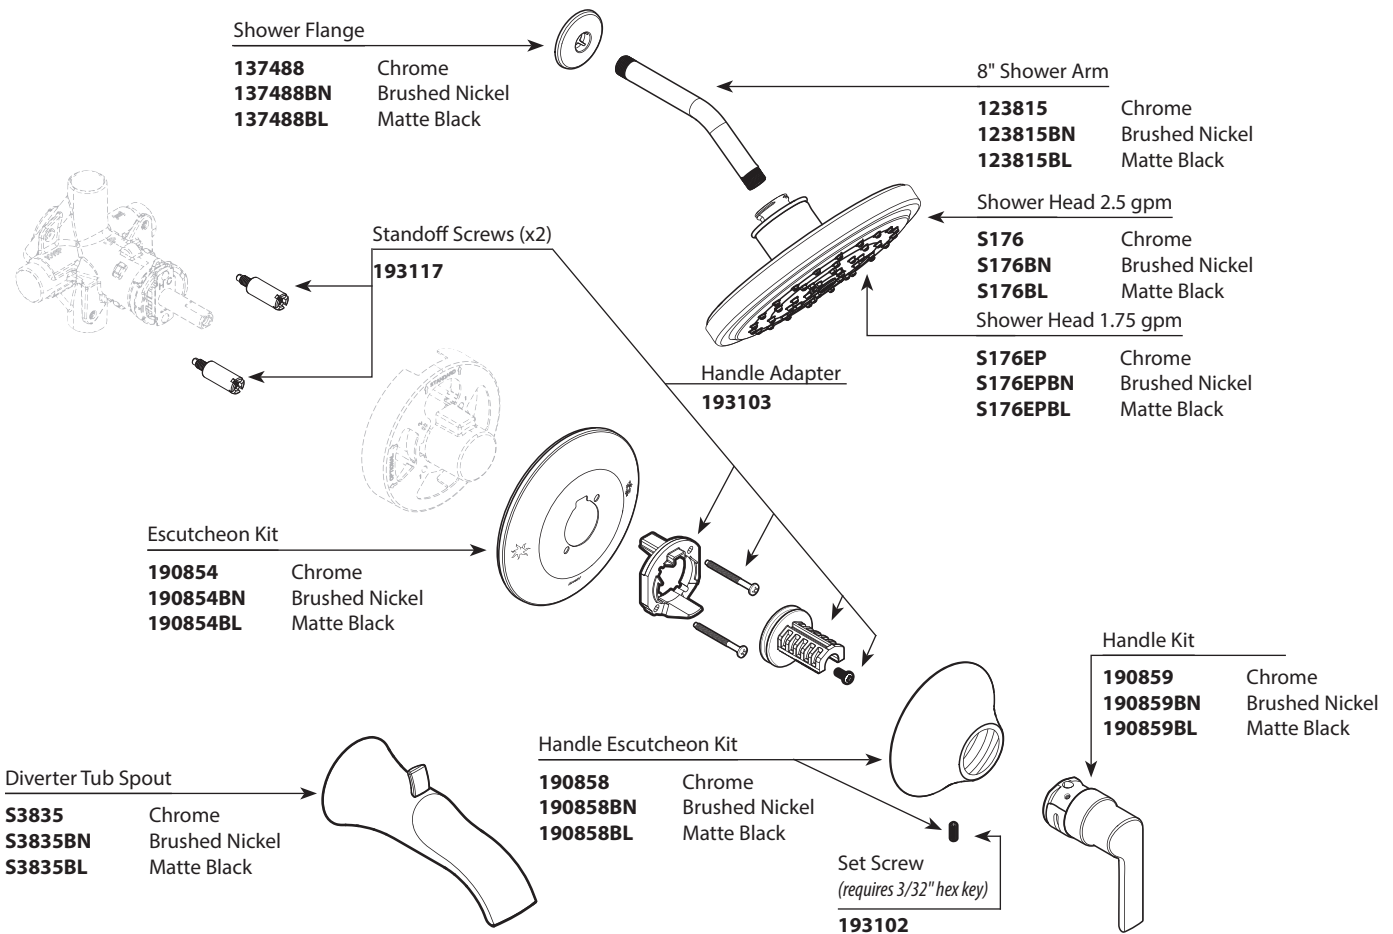

- Order by Part Number
- Trim can be used with 62300 series or 2500 series valve

DOUX™			
Single-Handle Posi-Temp® Trim			
<u>Valve Trim Only</u>	<u>Shower Trim Only</u>	<u>Tab Shower Trim</u>	<u>Finish</u>
TS2201	TS2202	TS2203	Chrome
TS2201BN	TS2202BN	TS2203BN	Brushed Nickel
TS2201BL	TS2202BL	TS2203BL	Matte Black
	TS2202EP	TS2203EP	Chrome
	TS2202EPBN	TS2203EPBN	Brushed Nickel
	TS2202EPBL	TS2203EPBL	Matte Black
	TS2202NH	TS2203NH	Chrome
	TS2202NHBN	TS2203NHBN	Brushed Nickel
	TS2202NHBL	TS2203NHBL	Matte Black

EP = 1.75gpm head
NH = no head

Optional Handle Extension Kit
193114