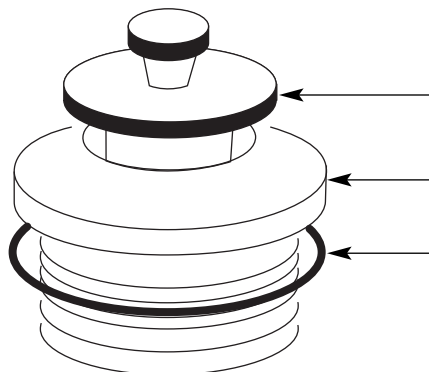

Buy it for looks. Buy it for life.®

■ Order by Part Number

Illustrated Parts

BATH WASTE TRIM

MODEL

T90331	Chrome
T90331AN	Antique Nickel
T90331AZ	Antique Bronze
T90331BB	Brushed Bronze
T90331BC	Brushed Chrome
T90331BN	Brushed Nickel
T90331NL	Nickel
T90331ORB	Oil Rubbed Bronze
T90331P	Polished Brass
T90331PM	Platinum
T90331PW	Pewter
T90331ST	Satine
T90331WR	Wrought Iron

Order trim kit if service parts not included on this page

Face Plate Kit

- 90471** Chrome
- 90471P** Polished Brass

Screws (2)

- 90478** Chrome
- 90478P** Polished Brass
- 90478PM** Platinum
- 90478NL** Nickel
- 90478ST** Satine

Push-N-Lock Kit

- 101654** Chrome

TO ORDER PARTS CALL: 1-800-BUY-MOEN

www.moen.com