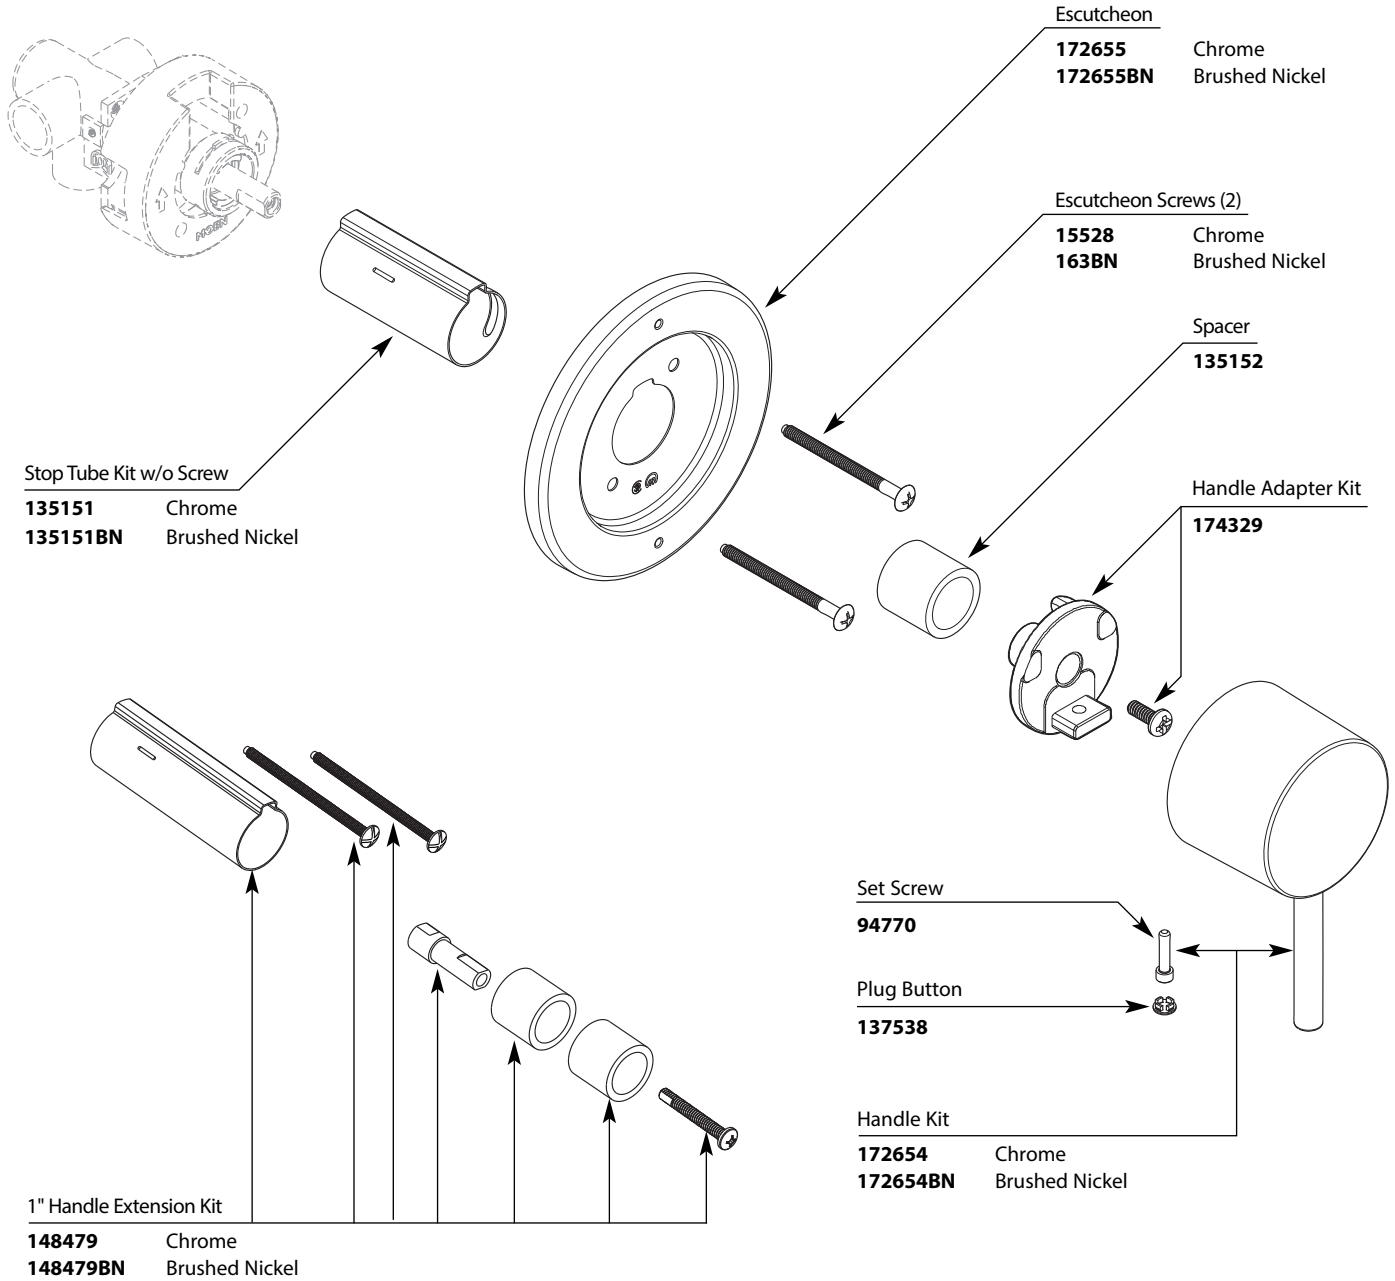

Buy it for looks. Buy it for life.®

■ Order by Part Number

■ Trim can be used with these valves: 3372, 3375

Illustrated Parts

ALIGN™ Multi-Function Transfer Valve Trim Kit

MODEL	HANDLE	FINISH
T4191	Lever	Chrome
T4191BN	Lever	Brushed Nickel