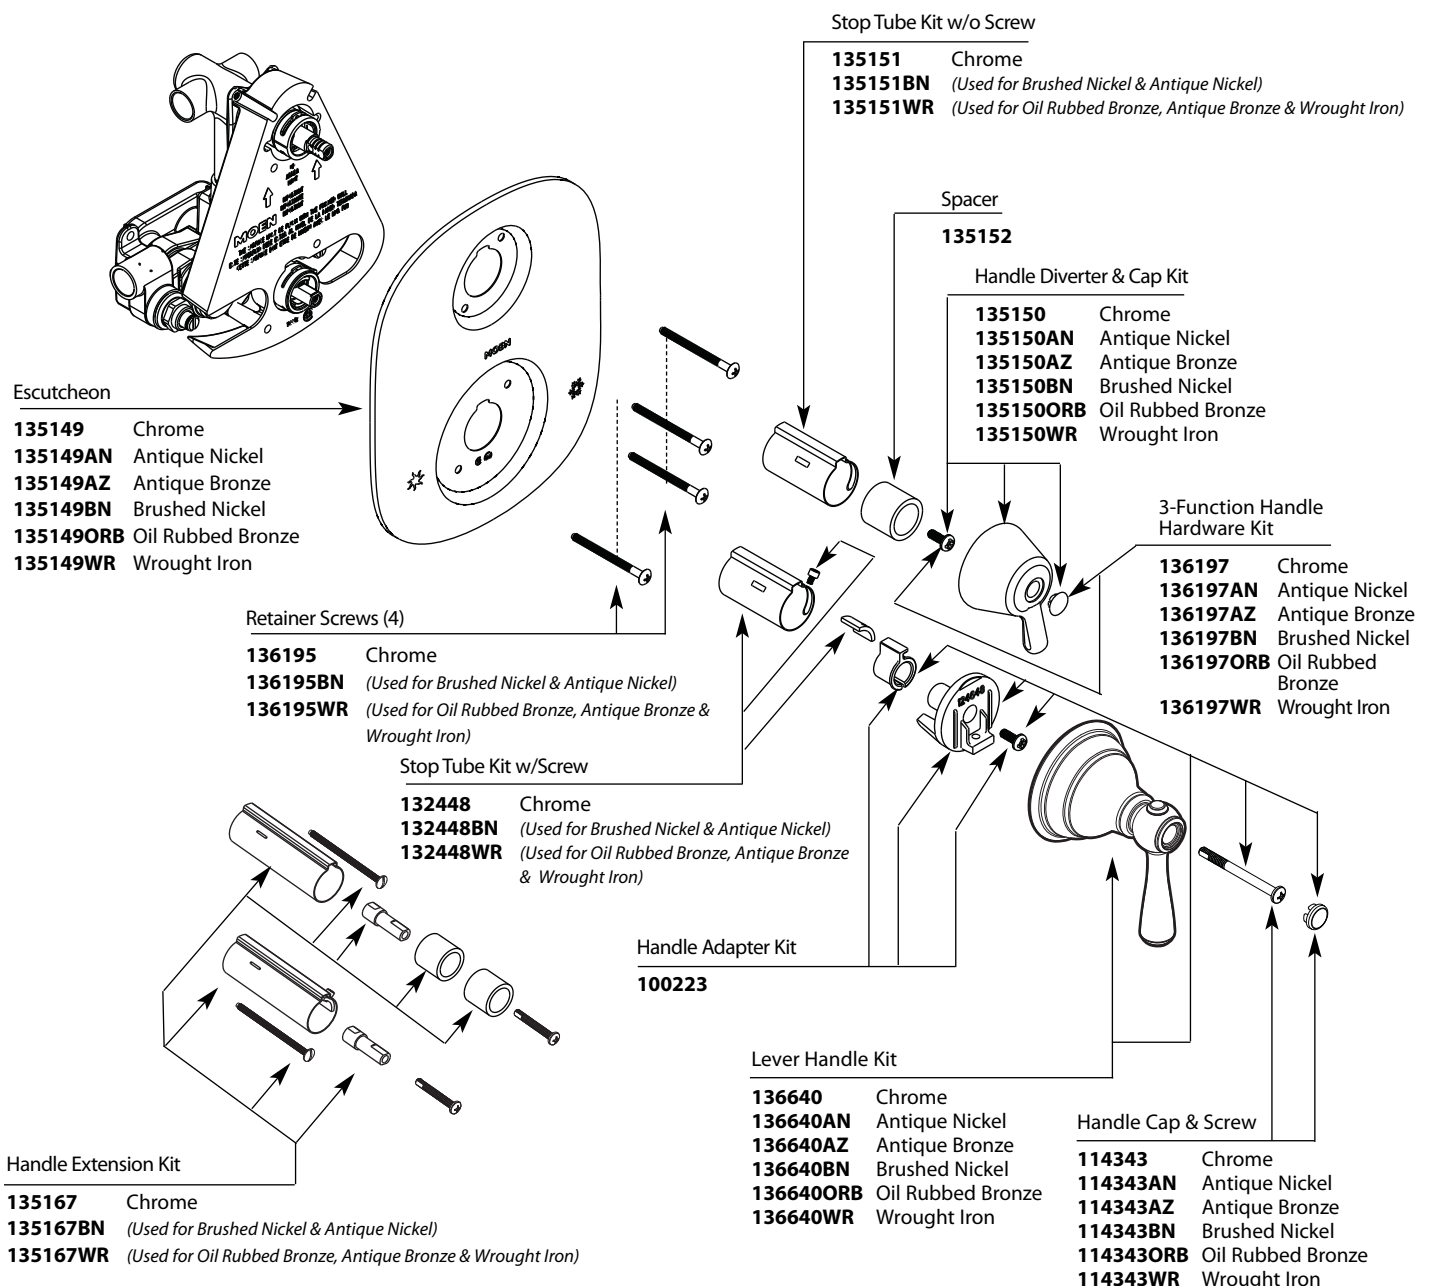

Buy it for looks. Buy it for life.®

Illustrated Parts

■ Order by Part Number

There is more than 1 version of this model.
Page down to identify the version you have.

* Models after 7/23/07

KINGSLEY™ MOENTROL® with Built-In 3 Function Diverter Shower Valve Trim		
MODEL	HANDLE	FINISH
T4111	Lever/Knob	Chrome
T4111AN	Lever/Knob	Antique Nickel
T4111AZ	Lever/Knob	Antique Bronze
T4111BN	Lever/Knob	Brushed Nickel
T4111ORB	Lever/Knob	Oil Rubbed Bronze
T4111WR	Lever/Knob	Wrought Iron
DISCONTINUED SKUS		
T4111CP	Lever/Knob	Chrome/Pol. Brass
T4111P	Lever/Knob	Polished Brass

Buy it for looks. Buy it for life.®

Order by Part Number

* Models before 7/23/07

Illustrated Parts

KINGSLEY™ MOENTROL® with Built-In 3 Function Diverter Shower Valve Trim for sku #263 Vertical Spa

MODEL	HANDLE	FINISH
T4111	Lever/Knob	Chrome
T4111AN	Lever/Knob	Antique Nickel
T4111AZ	Lever/Knob	Antique Bronze
T4111BN	Lever/Knob	Brushed Nickel
T4111WR	Lever/Knob	Wrought Iron
T4111ORB	Lever/Knob	Oil Rubbed Bronze

Discontinued Skus		
T4111CP	Lever/Knob	Chrome/Pol. Brass
T4111P	Lever/Knob	Polished Brass