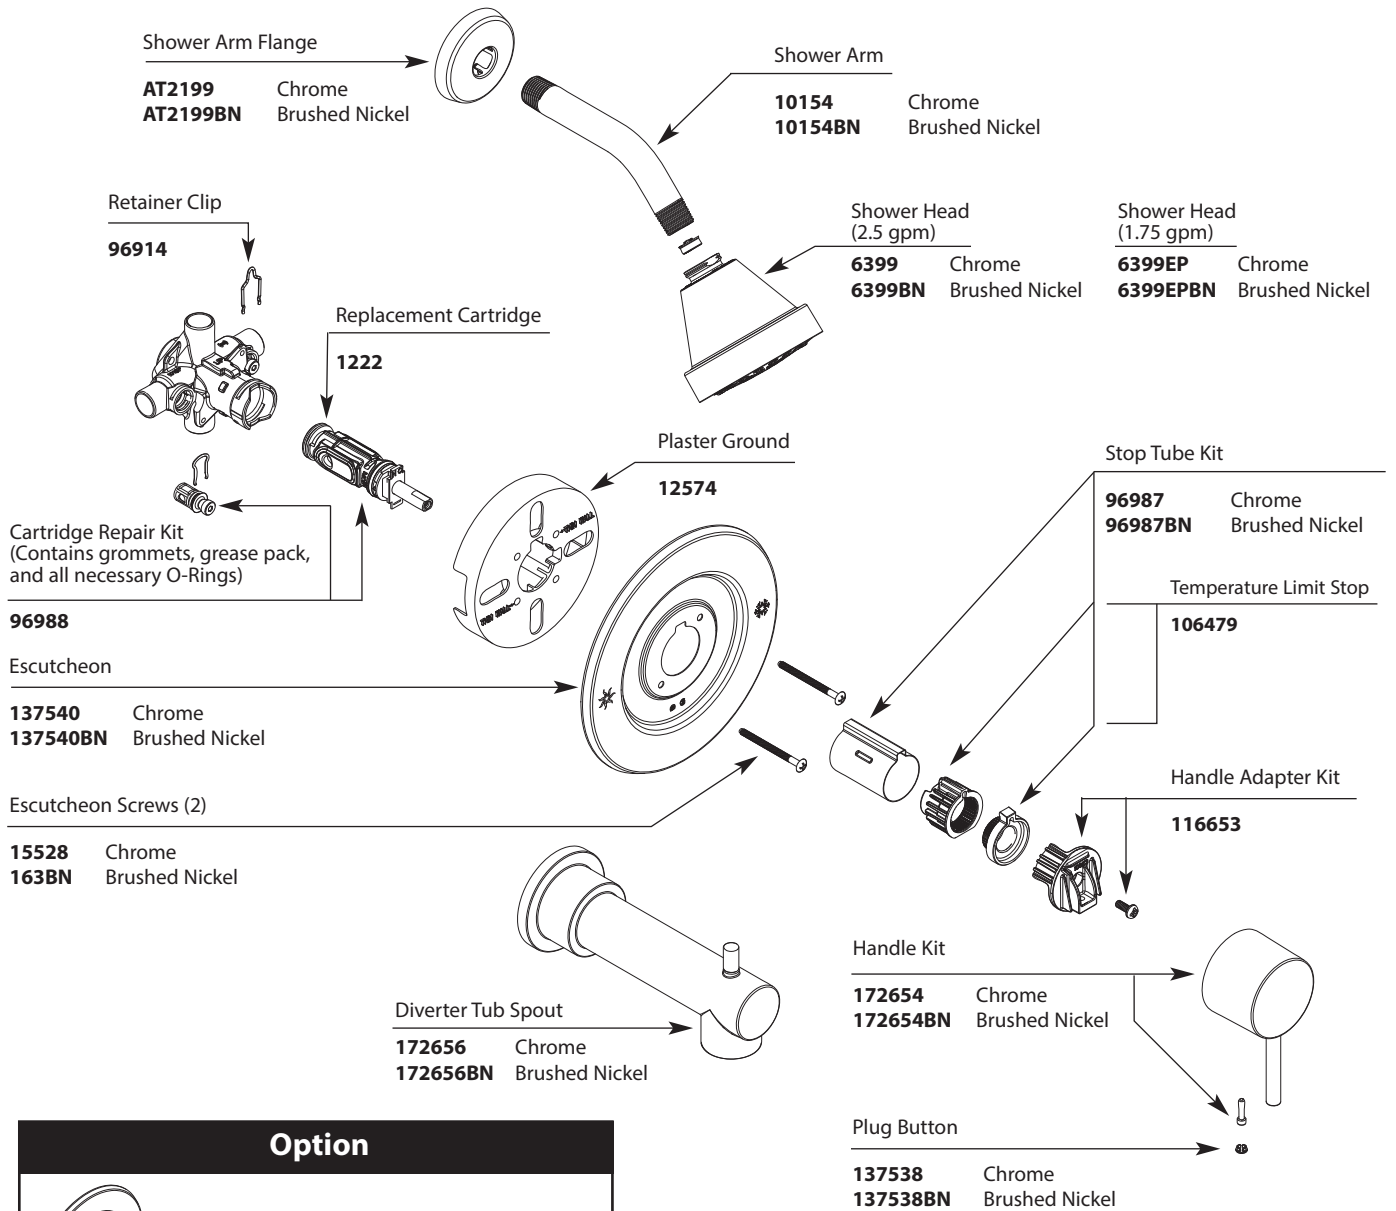

Buy it for looks. Buy it for life.®

Illustrated Parts

■ Order by Part Number

ALIGN™ Posi-Temp® Single-Handle Tub/Shower Faucet Trim					
Valve Trim		Shower Only*		Tub/Shower*	
MODEL		MODEL		MODEL	
T2191	Chrome	T2192	Chrome	T2193	Chrome
T2191BN	Brushed Nickel	T2192BN	Brushed Nickel	T2193BN	Brushed Nickel
		T2192EP	Chrome	T2193EP	Chrome
		T2192EPBN	Brushed Nickel	T2193EPBN	Brushed Nickel
		T2192NH	Chrome	T2193NH	Chrome
		T2192NHBN	Brushed Nickel	T2193NHBN	Brushed Nickel

** All models include 2.5 gpm showerhead except those with EP suffix (1.75 gpm showerhead)*

Option

Escutcheon with Red & Blue Indicators
174333