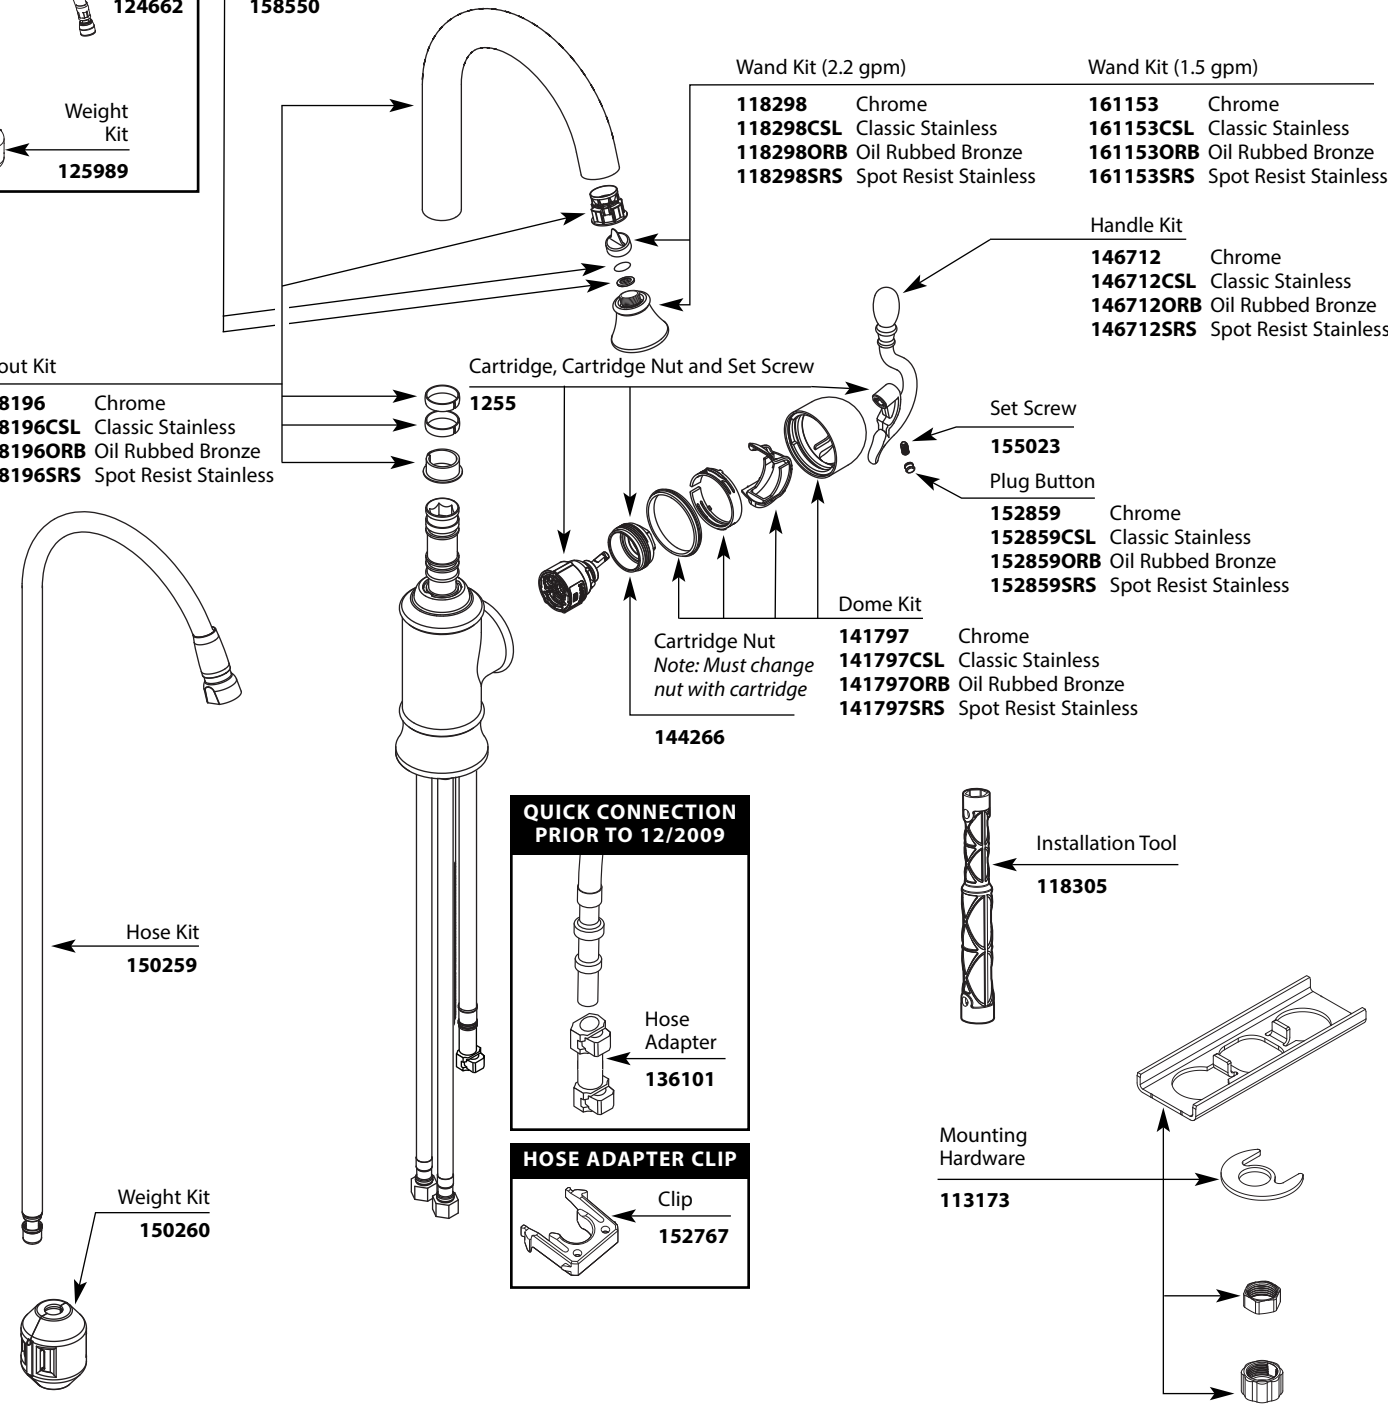

Buy it for looks. Buy it for life.®

Illustrated Parts

Order by Part Number

HOSE/HOSE WEIGHT PRIOR TO 6/2011

Hose Kit
124662

Weight Kit
125989

Wand Sreen and O-ring Kit (2.2 gpm)

141025

Wand Sreen and O-ring Kit (1.5 gpm)

158550

HANDLE PLUG BUTTON PRIOR TO 1/2011

Plug Button Kit
137403

WOODMERE™ Bar Faucet

MODEL	TYPE	FINISH
S6208C	Lever	Chrome
S6208CSL	Lever	Classic Stainless
S6208ORB	Lever	Oil Rubbed Bronze
S6208SRS	Lever	Spot Resist Stainless

Wand Kit (2.2 gpm)

- 118298 Chrome
- 118298CSL Classic Stainless
- 118298ORB Oil Rubbed Bronze
- 118298SRS Spot Resist Stainless

Wand Kit (1.5 gpm)

- 161153 Chrome
- 161153CSL Classic Stainless
- 161153ORB Oil Rubbed Bronze
- 161153SRS Spot Resist Stainless

Handle Kit

- 146712 Chrome
- 146712CSL Classic Stainless
- 146712ORB Oil Rubbed Bronze
- 146712SRS Spot Resist Stainless

Spout Kit

- 158196 Chrome
- 158196CSL Classic Stainless
- 158196ORB Oil Rubbed Bronze
- 158196SRS Spot Resist Stainless

Cartridge, Cartridge Nut and Set Screw

1255

Set Screw

155023

Plug Button

- 152859 Chrome
- 152859CSL Classic Stainless
- 152859ORB Oil Rubbed Bronze
- 152859SRS Spot Resist Stainless

Dome Kit

- 141797 Chrome
- 141797CSL Classic Stainless
- 141797ORB Oil Rubbed Bronze
- 141797SRS Spot Resist Stainless

Cartridge Nut
Note: Must change nut with cartridge

144266

QUICK CONNECTION PRIOR TO 12/2009

Hose Adapter
136101

HOSE ADAPTER CLIP

Clip
152767

Installation Tool

118305

Mounting Hardware

113173