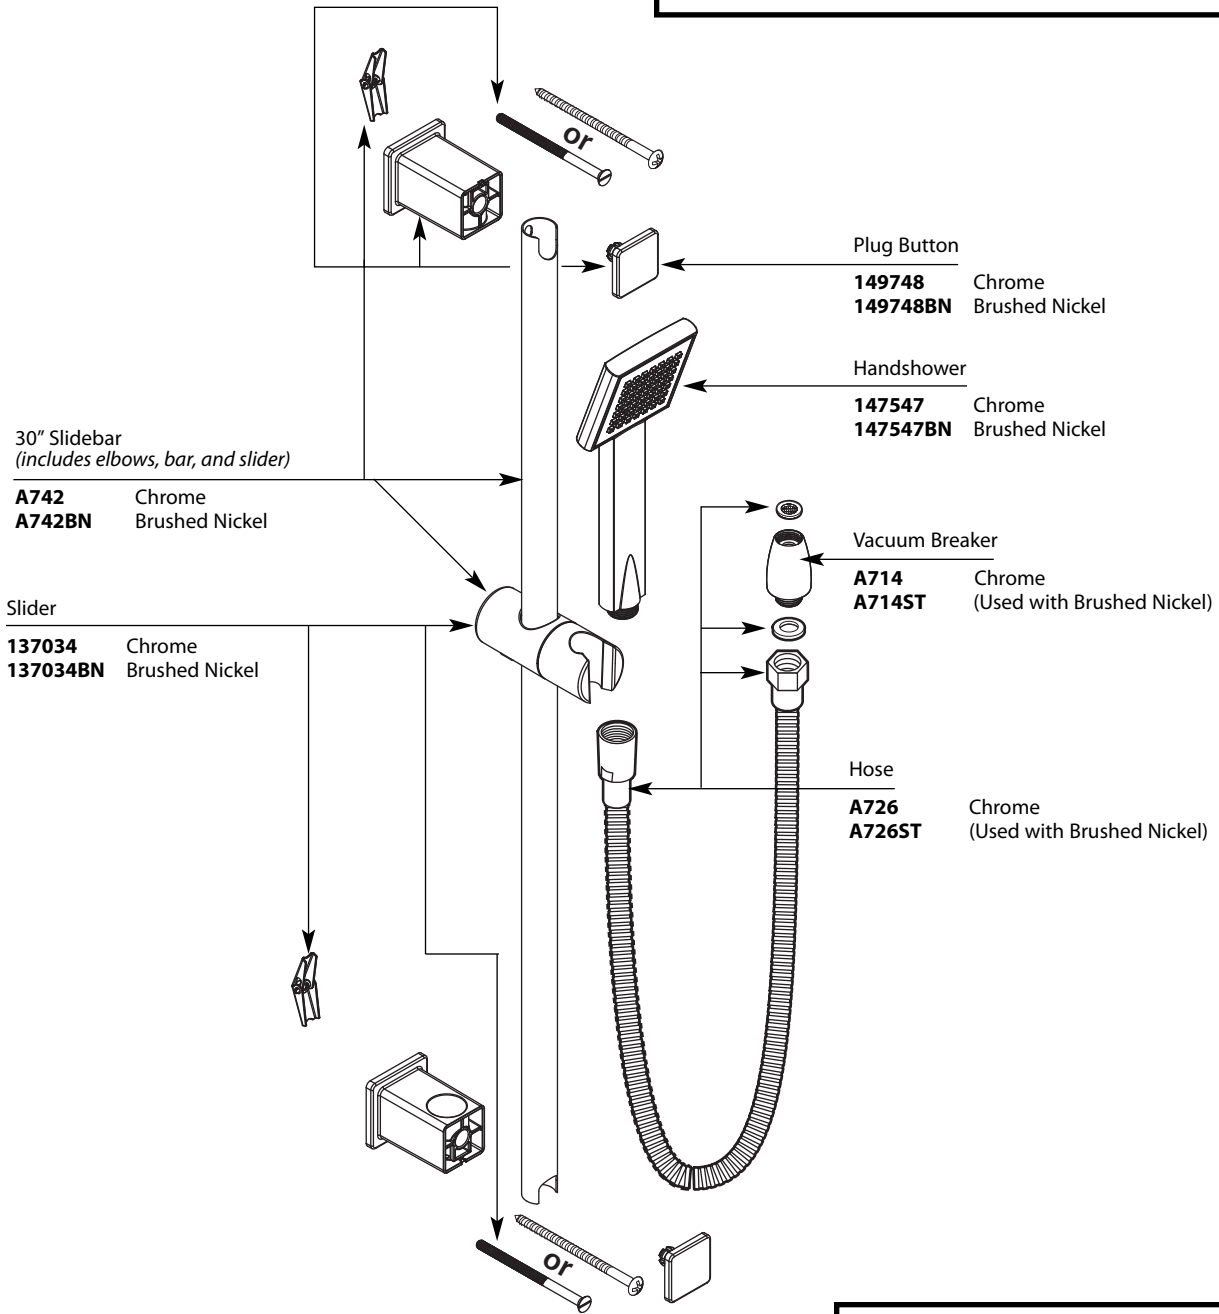

Buy it for looks. Buy it for life.®

Illustrated Parts

■ Order by Part Number

| Single Function Handshower | | |
|----------------------------|------|----------------|
| MODEL | TYPE | FINISH |
| S3879EP | Wand | Chrome |
| S3879EPBN | Wand | Brushed Nickel |

| | |
|----------------------|----------------------------------|
| Optional Service Kit | |
| A750 | Secure Mount (mounting hardware) |