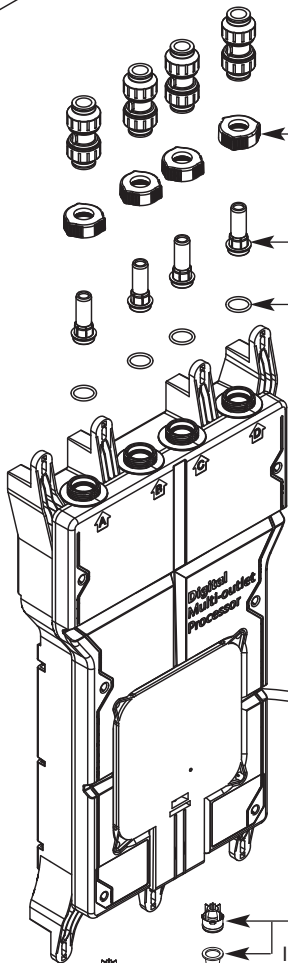

Buy it for looks. Buy it for life.®

Illustrated Parts

■ Order by Part Number

ioDIGITAL™ Thermostatic Shower Valve
MODEL
S3384

Vertical Spa Installation Template

146258

Push Fit - 1/2"

144319

Outlet Adapter, Nut & O-ring

144326

Outlet Plug & O-Ring
140762

Remote Control

Remote Control
SA340 Chrome
SA340BL Black

Remote Cradle Bracket & Hardware
144327 (Chrome)
144328 (Black)

Battery
127684

Inlet Check Valve, Screen Filter & Nut - 3/4"

144333

Inlet Adapter & O-ring- 3/4"

144334

Push Fit - 3/4"

144332

Data Cable
146259