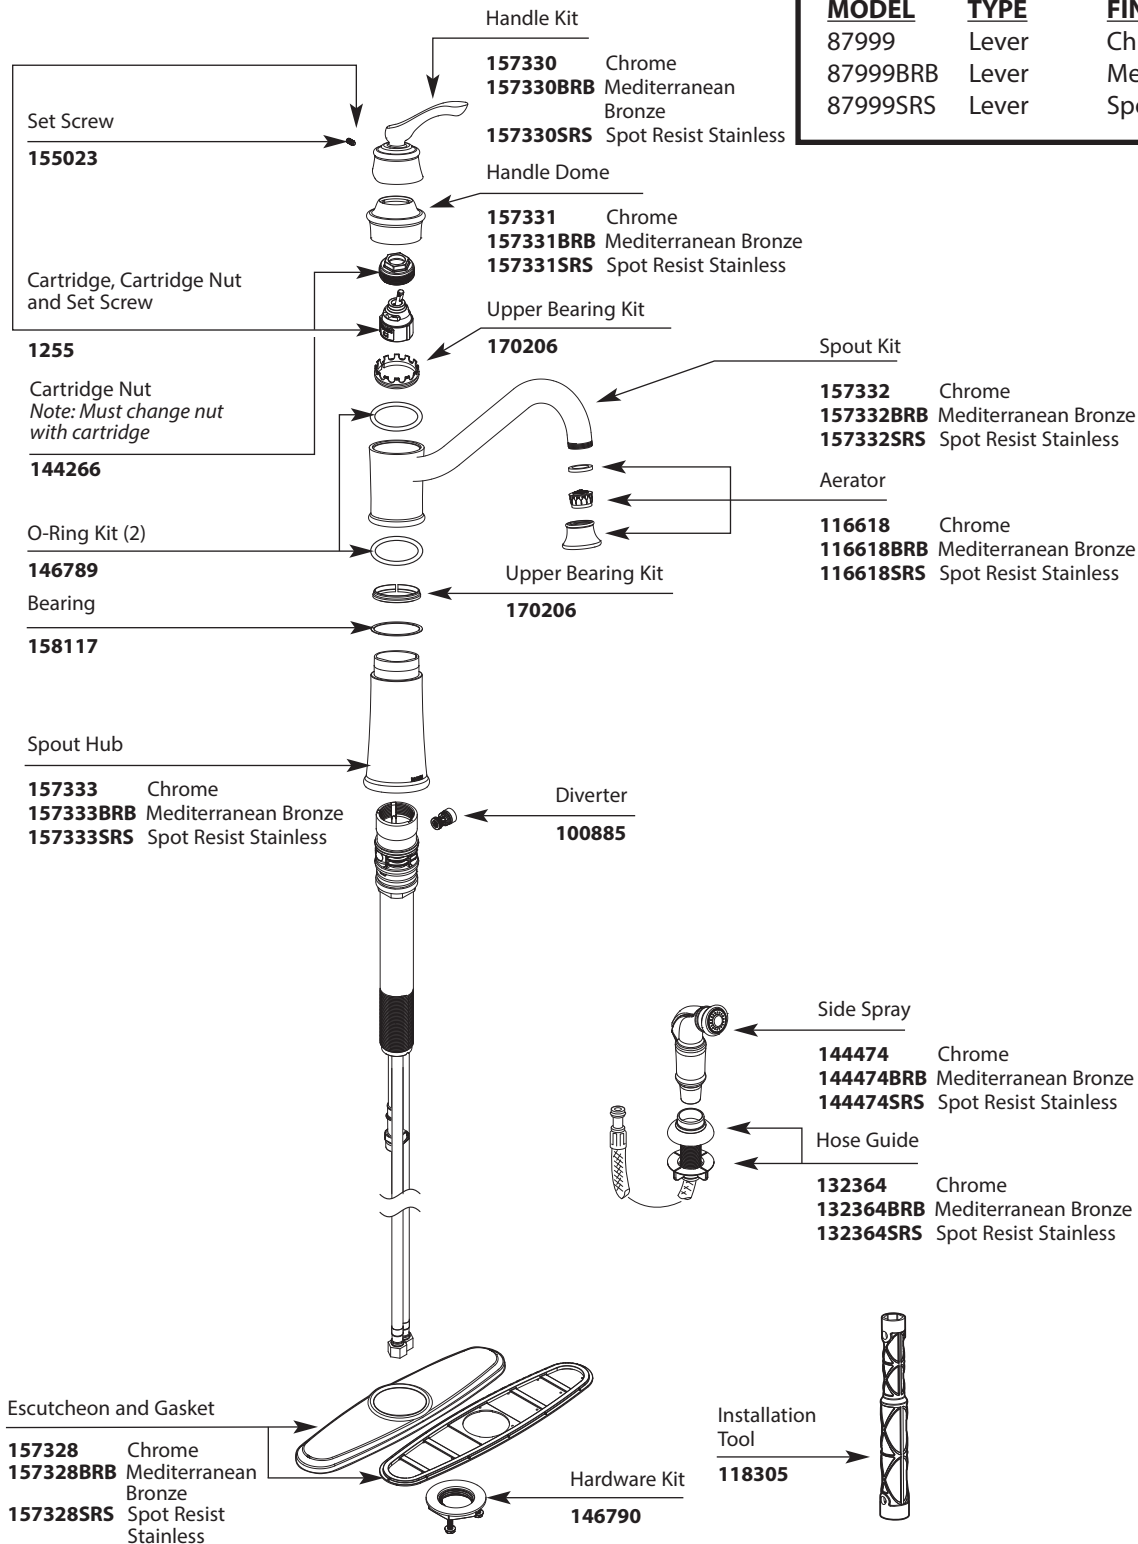

Buy it for looks. Buy it for life.®

■ Order by Part Number

*There is more than 1 version of this model.
Page down to identify the version you have.*

Illustrated Parts

Wetherly™ Single-Handle Kitchen Faucet w/side spray		
MODEL	TYPE	FINISH
87999	Lever	Chrome
87999BRB	Lever	Mediterranean Bronze
87999SRS	Lever	Spot Resist Stainless

Buy it for looks. Buy it for life.®

Illustrated Parts

■ Order by Part Number

Wetherly™ Single-Handle Kitchen Faucet w/side spray		
MODEL	TYPE	FINISH
87999	Lever	Chrome
87999BRB	Lever	Mediterranean Bronze
87999SRS	Lever	Spot Resist Stainless