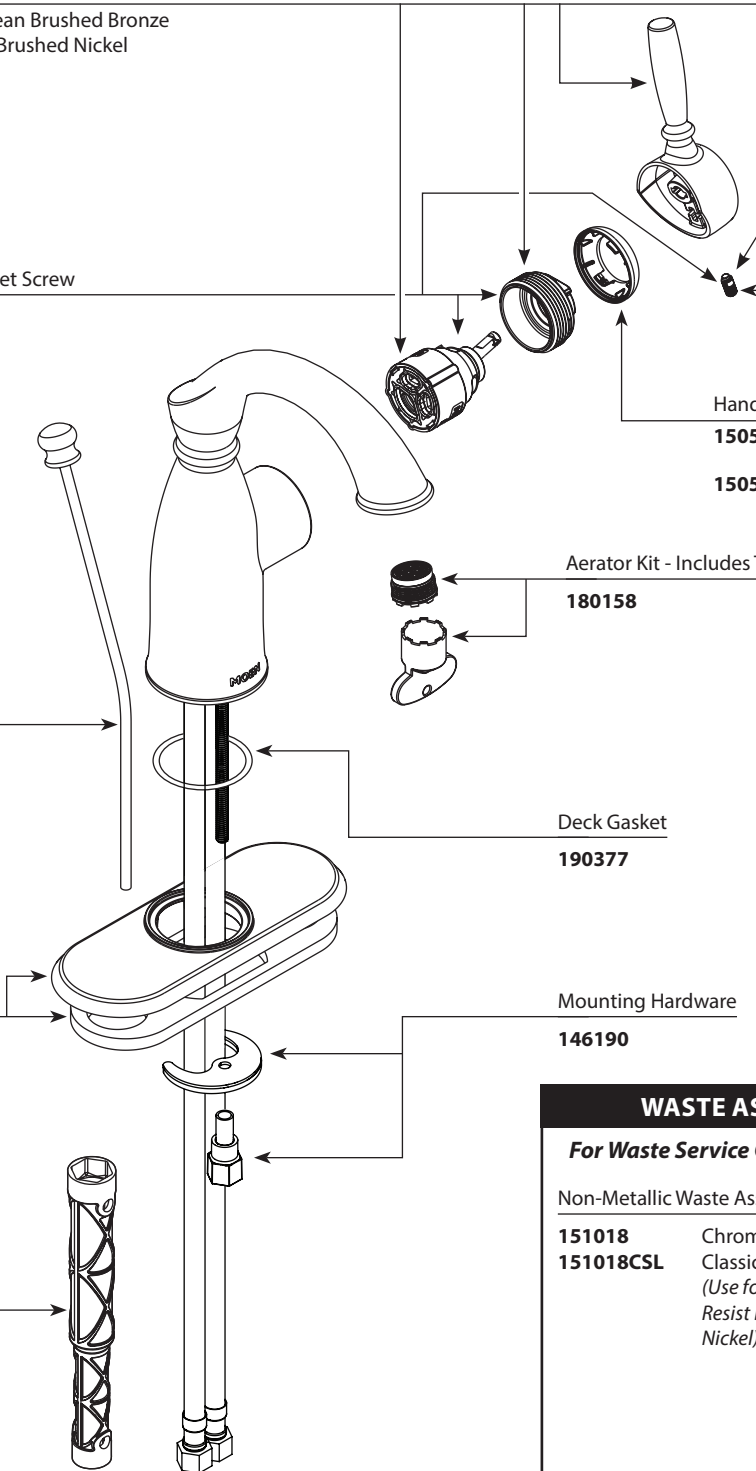

■ Order by Part Number

Handle Kit

- 189812BRB** Mediterranean Brushed Bronze
- 189812SRN** Spot Resist Brushed Nickel

Cartridge, Cartridge Nut & Set Screw

160657

Set Screw
(Requires 3/32" hex key)
155023

Handle Dome

- 150565BRB** Mediterranean Brushed Bronze
- 150565SRN** Spot Resist Brushed Nickel

Aerator Kit - Includes Tool

180158

Lift Rod

- 141316BRB** Mediterranean Brushed Bronze
- 141316SRN** Spot Resist Brushed Nickel

Deck Gasket

190377

Deck Plate Kit

- 150568BRB** Mediterranean Brushed Bronze
- 150568SRN** Spot Resist Brushed Nickel

Mounting Hardware

146190

Mounting Tool

118305

WASTE ASSEMBLIES	
For Waste Service Order Full Assembly	
Non-Metallic Waste Assembly	
151018	Chrome
151018CSL	Classic Stainless (Use for Spot Resist Brushed Nickel)