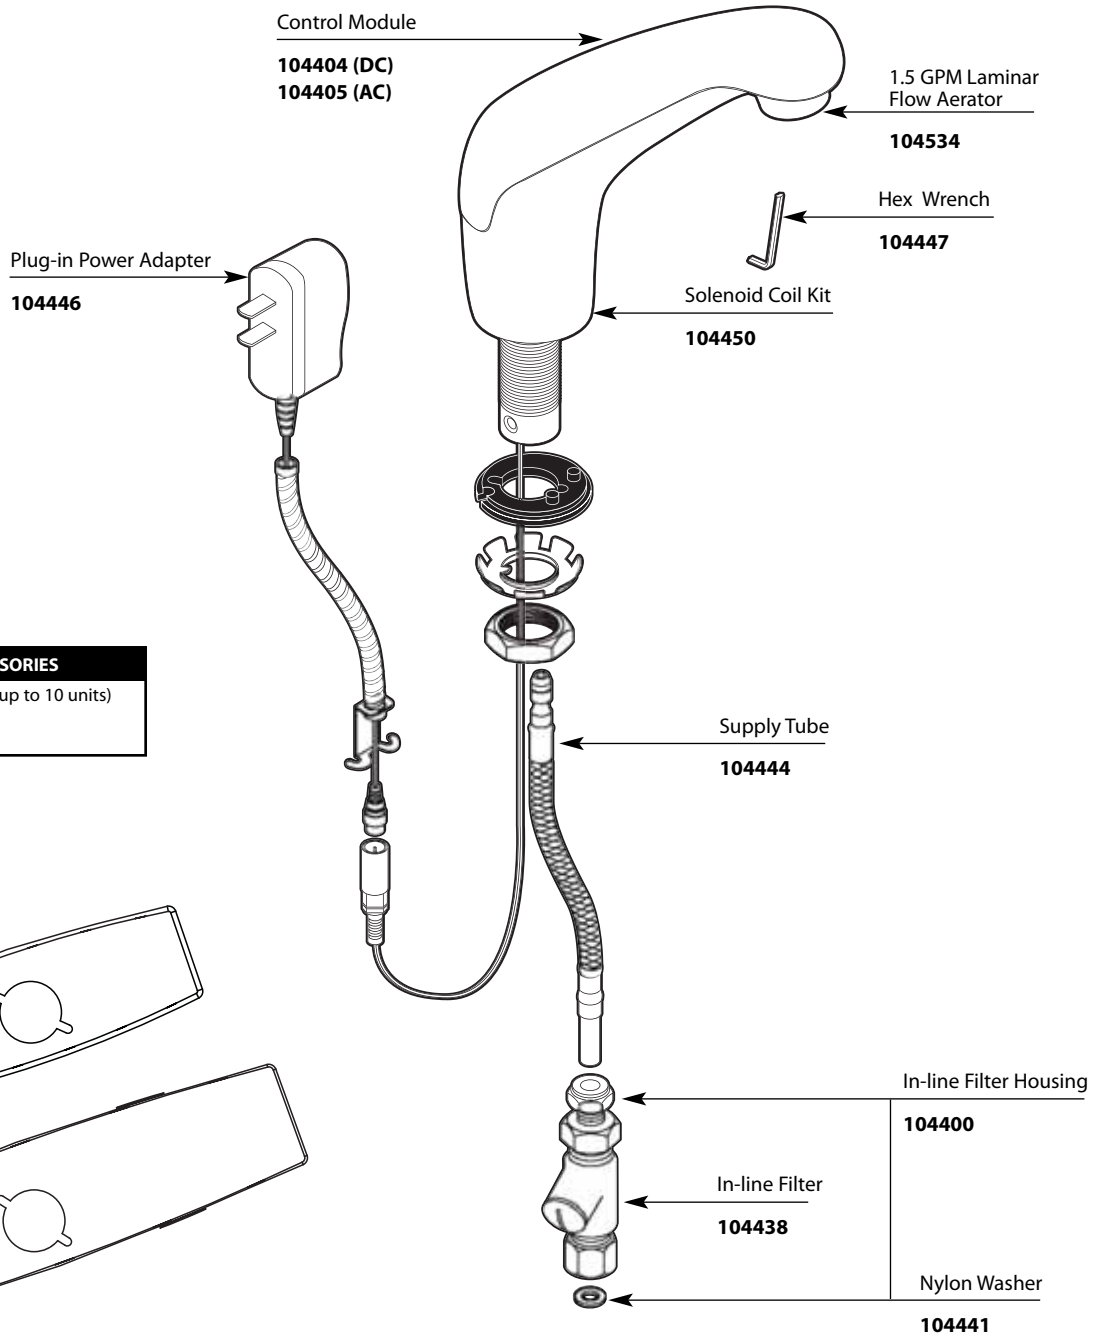

■ Order by Part Number

Illustrated Parts

Electronic Non-Mixing Faucet		
MODEL		FINISH
8305 (DC)		Chrome
8306 (AC)		Chrome
Options		
104428	4" Deck Plate	Chrome
104448	8" Deck Plate	Chrome

OPTIONAL ACCESSORIES
 Multi-Unit Adapter (powers up to 10 units)
104408