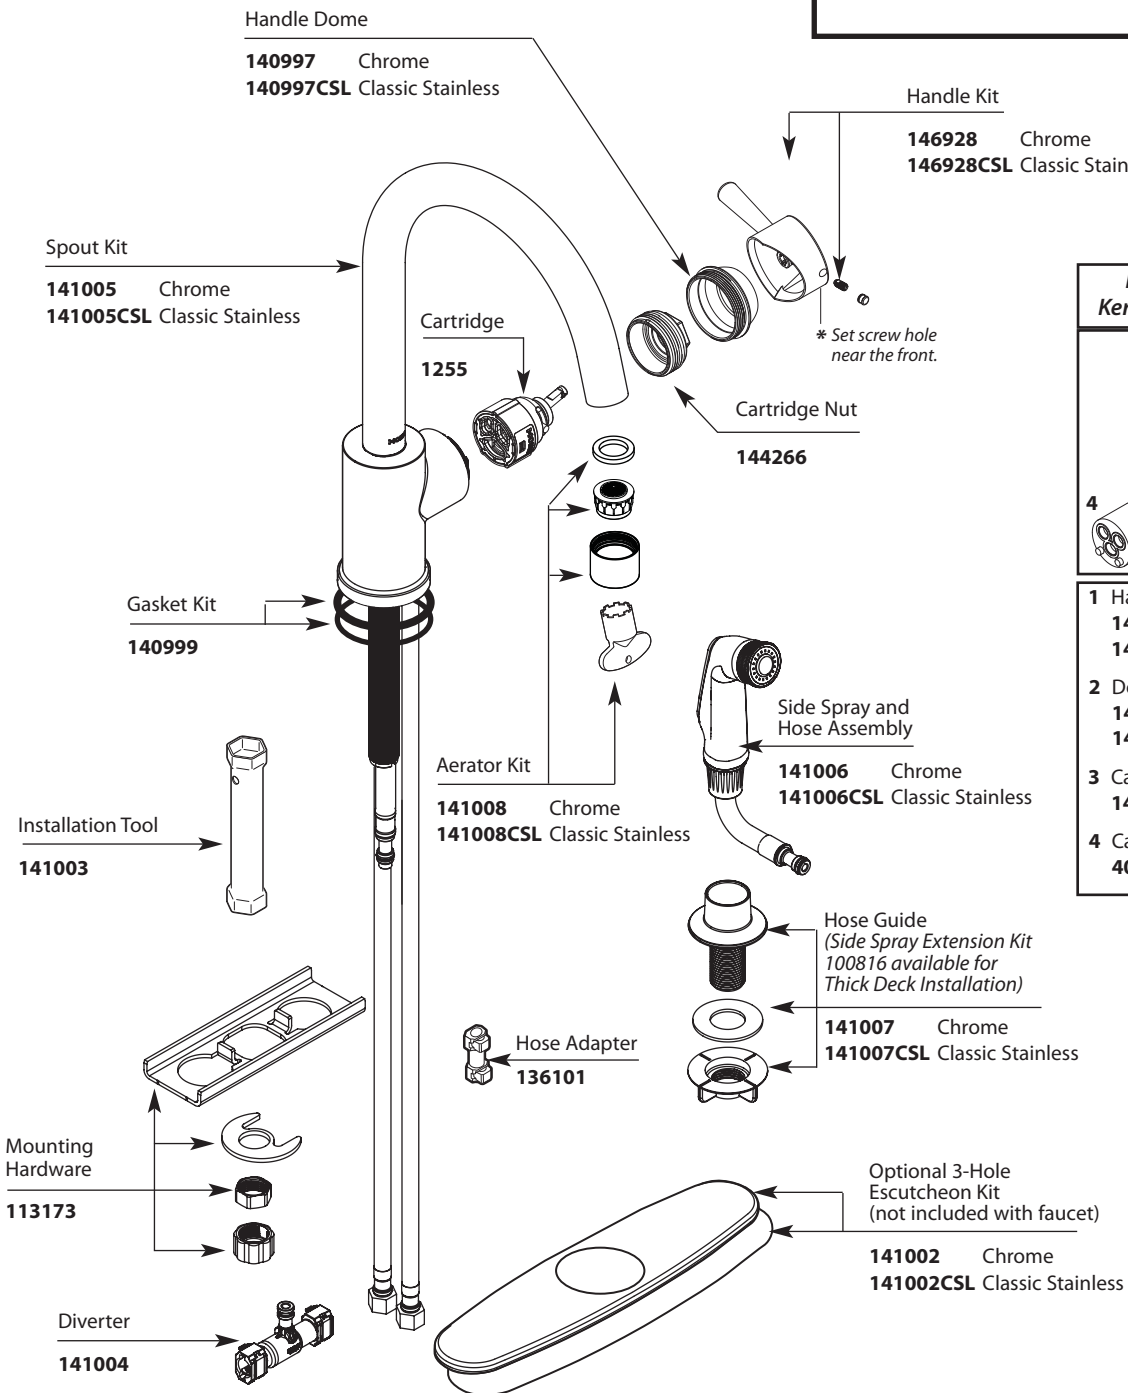

Buy it for looks. Buy it for life.®

Illustrated Parts

■ Order by Part Number

*There is more than 1 version of this model.
Page down to identify the version you have.*

LEVEL™ Single-Handle Kitchen Faucet		
MODELS	FINISH	w/SPRAY
7100	Chrome	No
7100CSL	Classic Stainless	No
7106	Chrome	Yes
7106CSL	Classic Stainless	Yes

1	Handle Kit	140996 Chrome 140996CSL Classic Stainless
2	Dome	140997 Chrome 140997CSL Classic Stainless
3	Cartridge Nut	140998
4	Cartridge	4000

Buy it for looks. Buy it for life.®

■ Order by Part Number

This page is for models **before 05/2008**

Illustrated Parts

LEVEL™ Single-Handle Kitchen Faucet	
MODELS	FINISH
7100	Chrome
7100SL	Stainless