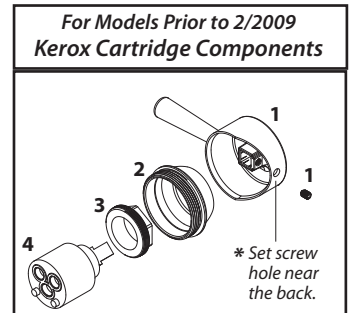

Buy it for looks. Buy it for life.®

Illustrated Parts

■ Order by Part Number

*There is more than 1 version of this model.
Page down to identify the version you have.*

LEVEL™ Single-Handle Kitchen Faucet		
MODELS	FINISH	w/SPRAY
7100	Chrome	No
7100CSL	Classic Stainless	No
7106	Chrome	Yes
7106CSL	Classic Stainless	Yes

1	Handle Kit	140996 Chrome 140996CSL Classic Stainless
2	Dome	140997 Chrome 140997CSL Classic Stainless
3	Cartridge Nut	140998
4	Cartridge	4000

Buy it for looks. Buy it for life.®

■ Order by Part Number

This page is for models **before 05/2008**

Illustrated Parts

LEVEL™ Single-Handle Kitchen Faucet	
MODELS	FINISH
7100	Chrome
7100SL	Stainless