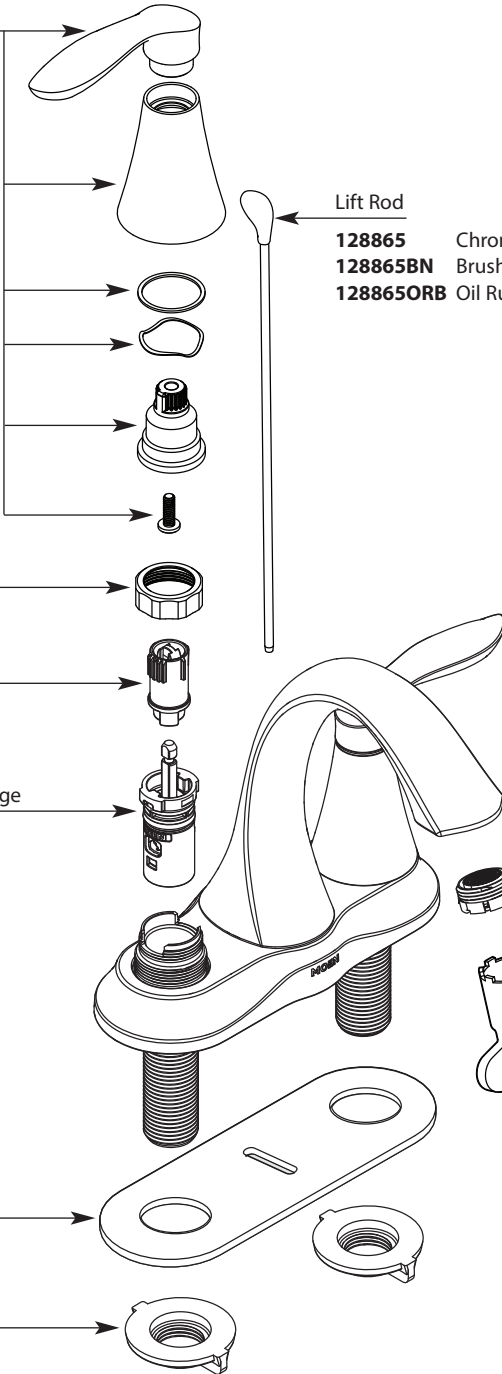

Buy it for looks. Buy it for life.®

Illustrated Parts

*There is more than 1 version of this model.
Page down to identify the version you have.*

■ **Order by Part Number**

Handle Kit (Hot & Cold)

- 177138** Chrome
- 177138BN** Brushed Nickel
- 177138ORB** Oil Rubbed Bronze

- Lift Rod
- 128865** Chrome
 - 128865BN** Brushed Nickel
 - 128865ORB** Oil Rubbed Bronze

- Cartridge Nut (x2)
- 97535**

- Stem Extension Kit
- 177162**

- Replacement Cartridge
- 1234**

- Aerator Kit (Includes Tool)
- 137401** 1.5gpm
 - 180158** 1.2gpm

- Gasket
- 128869**

- Low Profile Mounting Nuts (x2)
- 145665**

EVA™
4" Lavatory Faucet
with Metal Waste Assembly

MODEL	FINISH
6410	Chrome (September 2015)
6410BN	Brushed Nickel (July 2015)
6410ORB	Oil Rubbed Bronze (May 2015)
66410	Chrome (Bulk) (September 2015)
66411	Chrome (Bulk w/hot & cold indicators) (September 2015)

Option

Temperature Indicator Kit

129707

MOEN, EVAS, SMOKE, SMOKELESS

Buy it for looks. Buy it for life.®

■ Order by Part Number

Illustrated Parts

EVA™
4" Lavatory Faucet
with Metal Waste Assembly