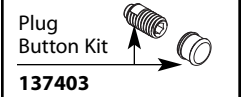

Buy it for looks. Buy it for life.®

Illustrated Parts

■ **Order by Part Number**

*There is more than 1 version of this model.
Page down to identify the version you have.*

EVA™ One-Handle Lavatory Faucet		
MODEL	HANDLE	FINISH
6400	Lever	Chrome
6400BN	Lever	Brushed Nickel
6400ORB	Lever	Oil Rubbed Bronze

**HANDLE PLUG BUTTON
PRIOR TO 1/2011**

Buy it for looks. Buy it for life.®

Illustrated Parts

■ Order by Part Number

EVA™ One-Handle Lavatory Faucet		
MODEL	HANDLE	FINISH
6400	Lever	Chrome
6400BN	Lever	Brushed Nickel
6400ORB	Lever	Oil Rubbed Bronze