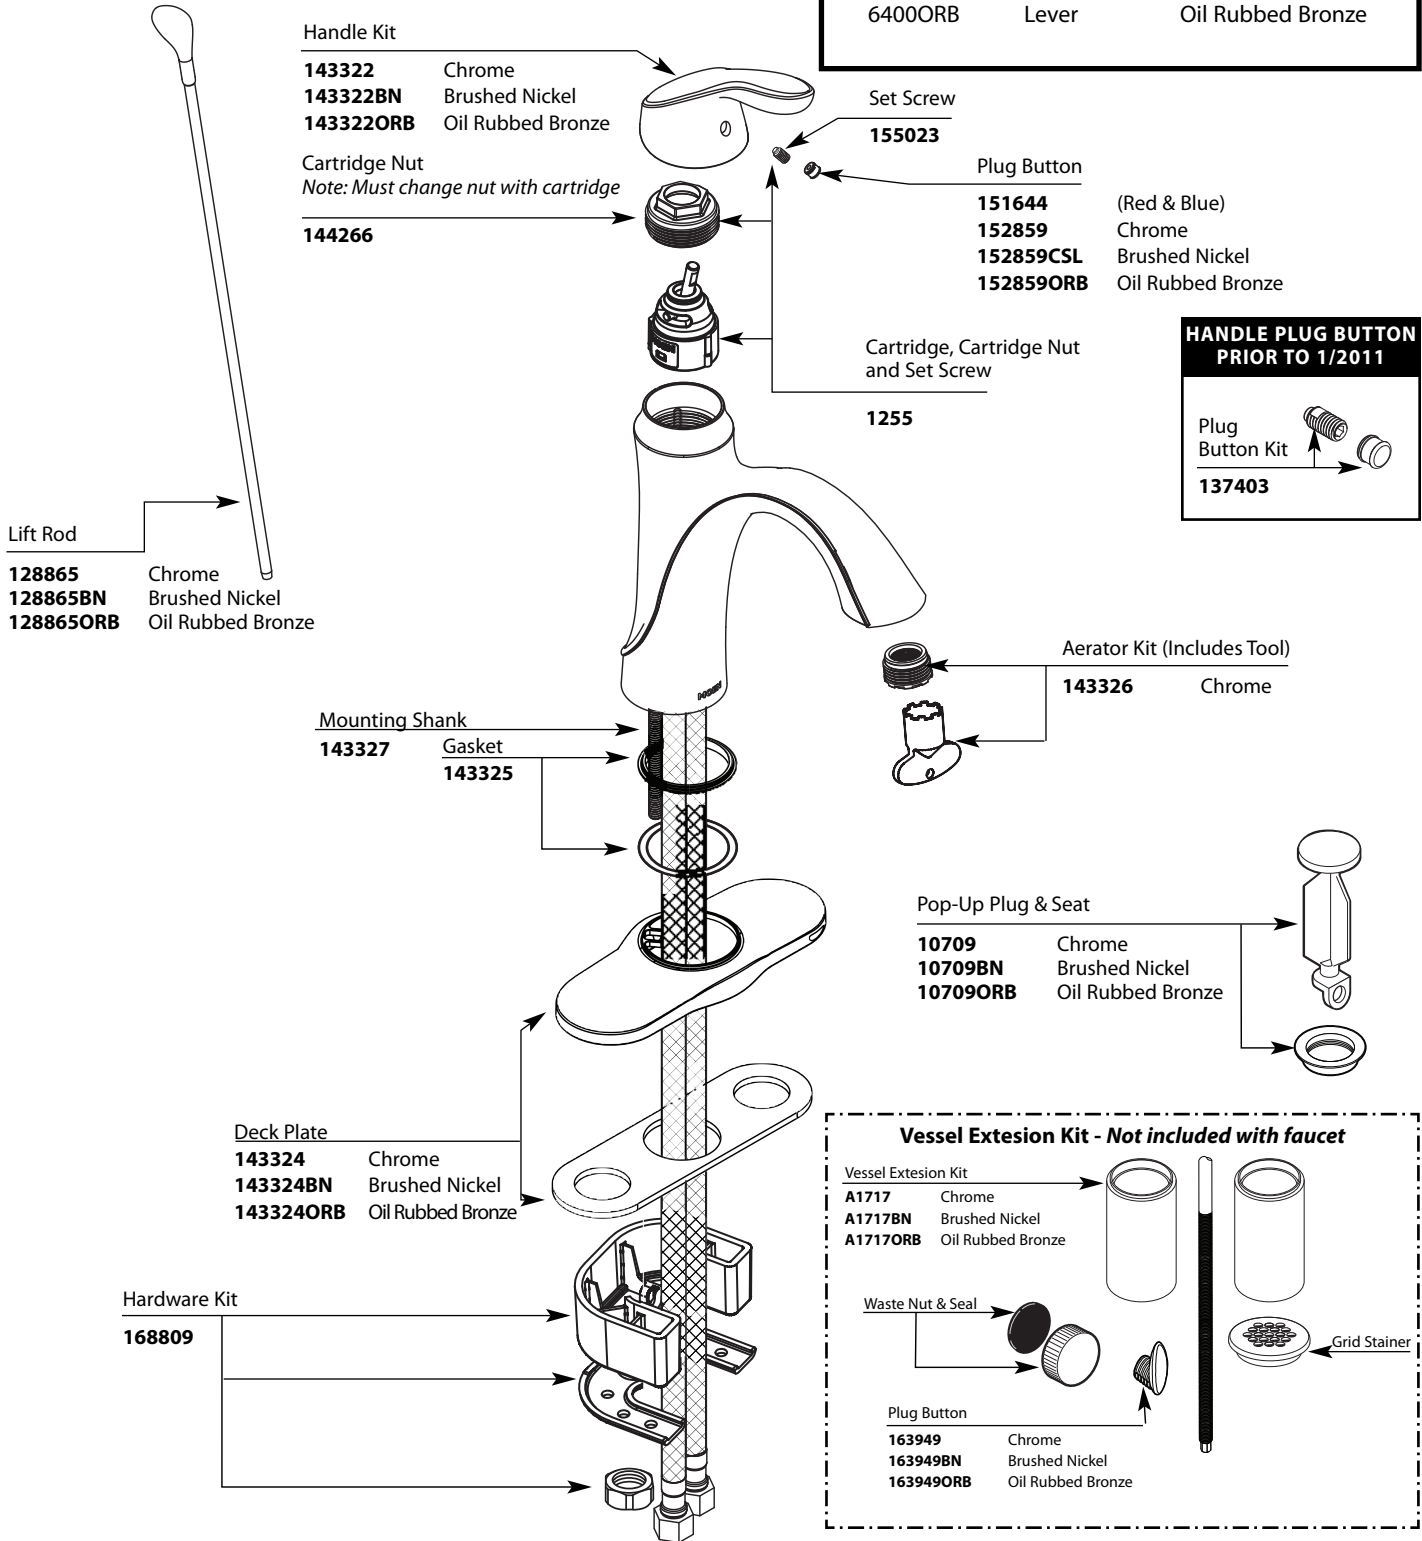

Buy it for looks. Buy it for life.®

Illustrated Parts

■ **Order by Part Number**

*There is more than 1 version of this model.
Page down to identify the version you have.*

EVA™ One-Handle Lavatory Faucet		
MODEL	HANDLE	FINISH
6400	Lever	Chrome
6400BN	Lever	Brushed Nickel
6400ORB	Lever	Oil Rubbed Bronze

**HANDLE PLUG BUTTON
PRIOR TO 1/2011**

Buy it for looks. Buy it for life.®

Illustrated Parts

■ Order by Part Number

EVA™ One-Handle Lavatory Faucet		
MODEL	HANDLE	FINISH
6400	Lever	Chrome
6400BN	Lever	Brushed Nickel
6400ORB	Lever	Oil Rubbed Bronze

HANDLE PLUG BUTTON PRIOR TO 1/2011

Plug Button Kit

137403