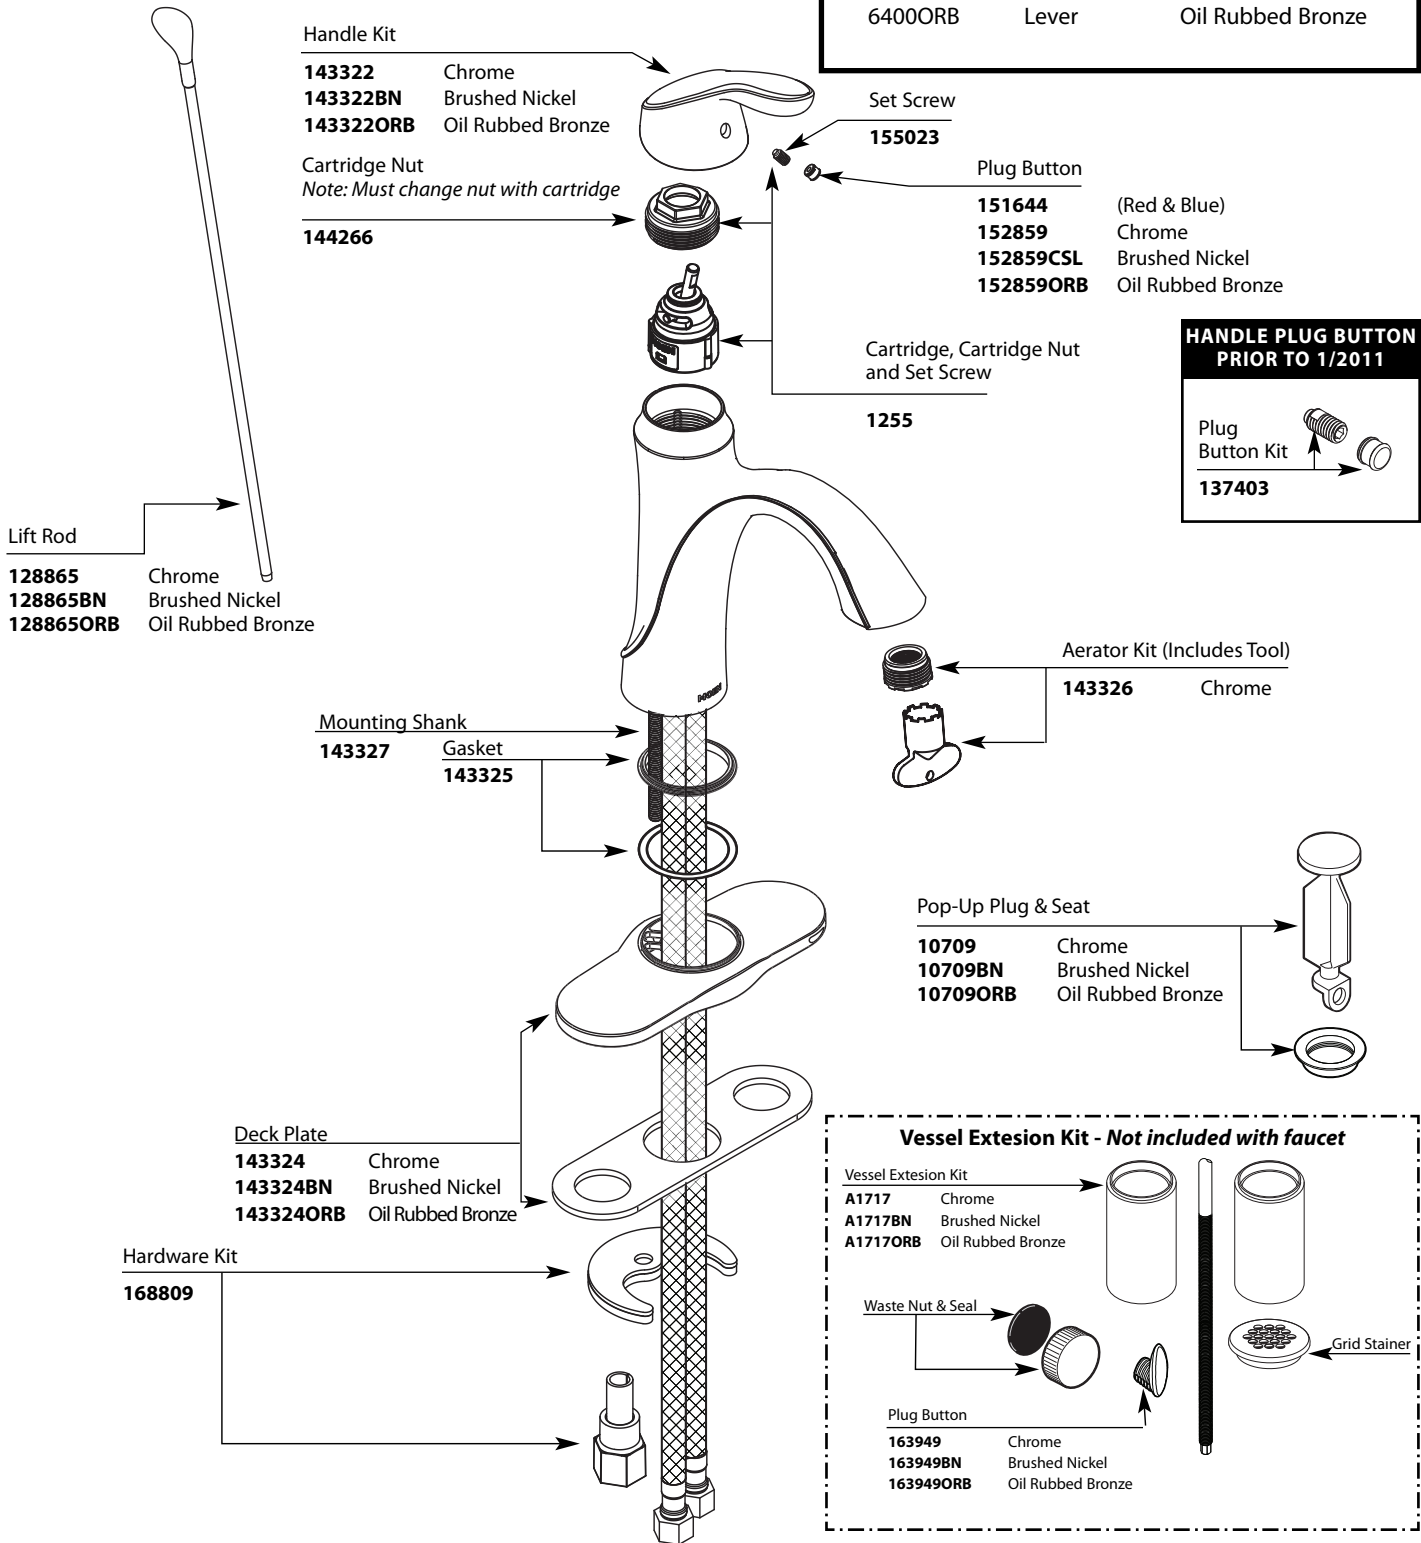

Buy it for looks. Buy it for life.®

Illustrated Parts

■ **Order by Part Number**

*There is more than 1 version of this model.
Page down to identify the version you have.*

EVA™ One-Handle Lavatory Faucet		
MODEL	HANDLE	FINISH
6400	Lever	Chrome
6400BN	Lever	Brushed Nickel
6400ORB	Lever	Oil Rubbed Bronze

**HANDLE PLUG BUTTON
PRIOR TO 1/2011**

Buy it for looks. Buy it for life.®

Illustrated Parts

■ Order by Part Number

EVA™ One-Handle Lavatory Faucet		
MODEL	HANDLE	FINISH
6400	Lever	Chrome
6400BN	Lever	Brushed Nickel
6400ORB	Lever	Oil Rubbed Bronze

HANDLE PLUG BUTTON PRIOR TO 1/2011

Plug Button Kit

137403