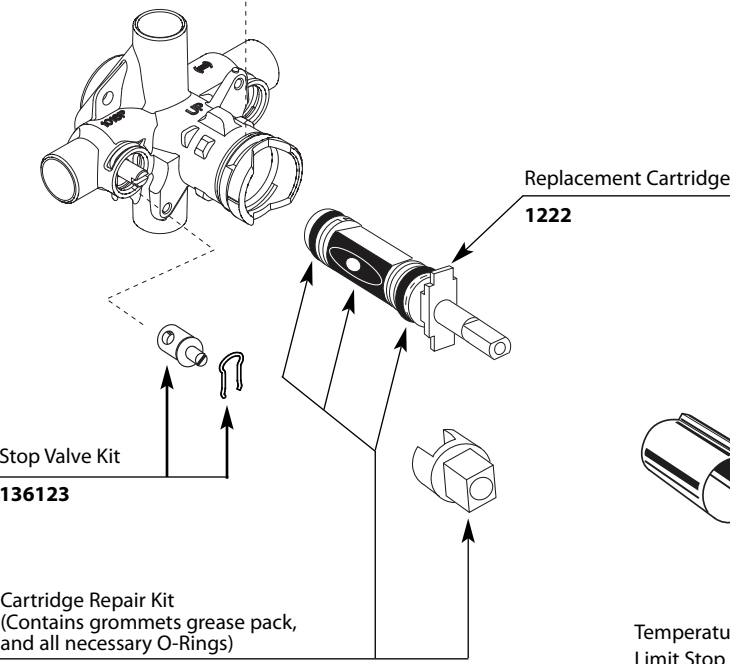

# Illustrated Parts

■ Order by Part Number

CHATEAU® POSI-TEMP® Single-Handle Tub/Shower Valve Only					
MODEL	CONNECTION	STOPS	MODEL	CONNECTION	STOPS
2570	CC	Yes	FP62370	CC	Yes
62370	CC	Yes	FP62390	IPS	Yes
2590	IPS	Yes	FP62320	CC	No
62390	IPS	Yes	FP62300	IPS	No
2520	CC	No	FP62360	PEX	Yes
62320	CC	No	FP62380	PEX	No
2510	IPS	No	FP62365	COLD EXPANSION PEX	No
62300	IPS	No			
62360	PEX	Yes			
2580	PEX	Yes			
62380	PEX	No			
62365	COLD EXPANSION PEX	No			

FP= Flush Plug Included

**Note:** Flush Plug can be used with existing installations.