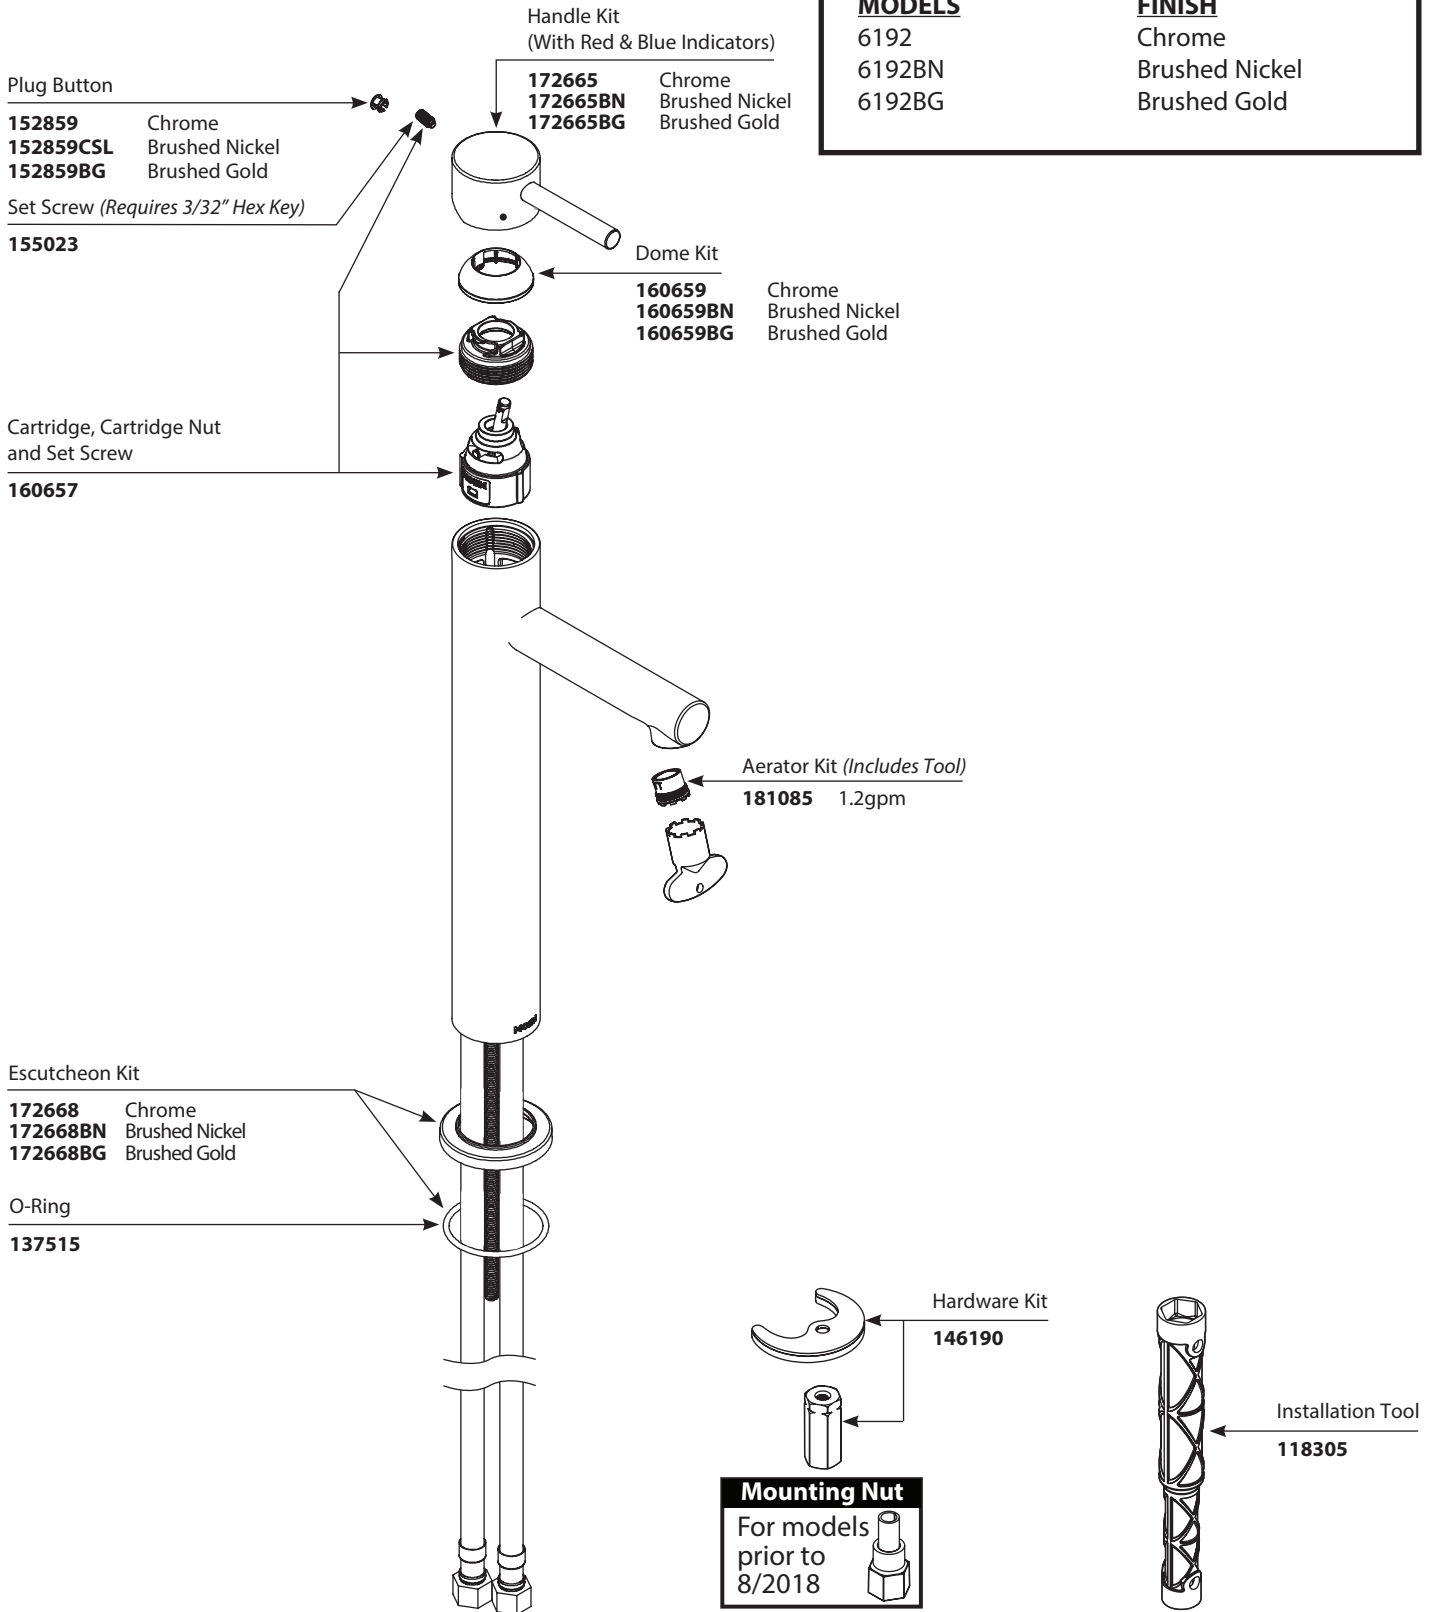

■ Order by Part Number

*There is more than 1 version of this model.
Page down to identify the version you have.*

ALIGN™ Single-Handle Vessel Lavatory Faucet	
MODELS	FINISH
6192	Chrome
6192BN	Brushed Nickel
6192BG	Brushed Gold

■ Order by Part Number

ALIGN™	
Single-Handle Vessel Lavatory Faucet	
MODELS	FINISH
6192	Chrome
6192BN	Brushed Nickel