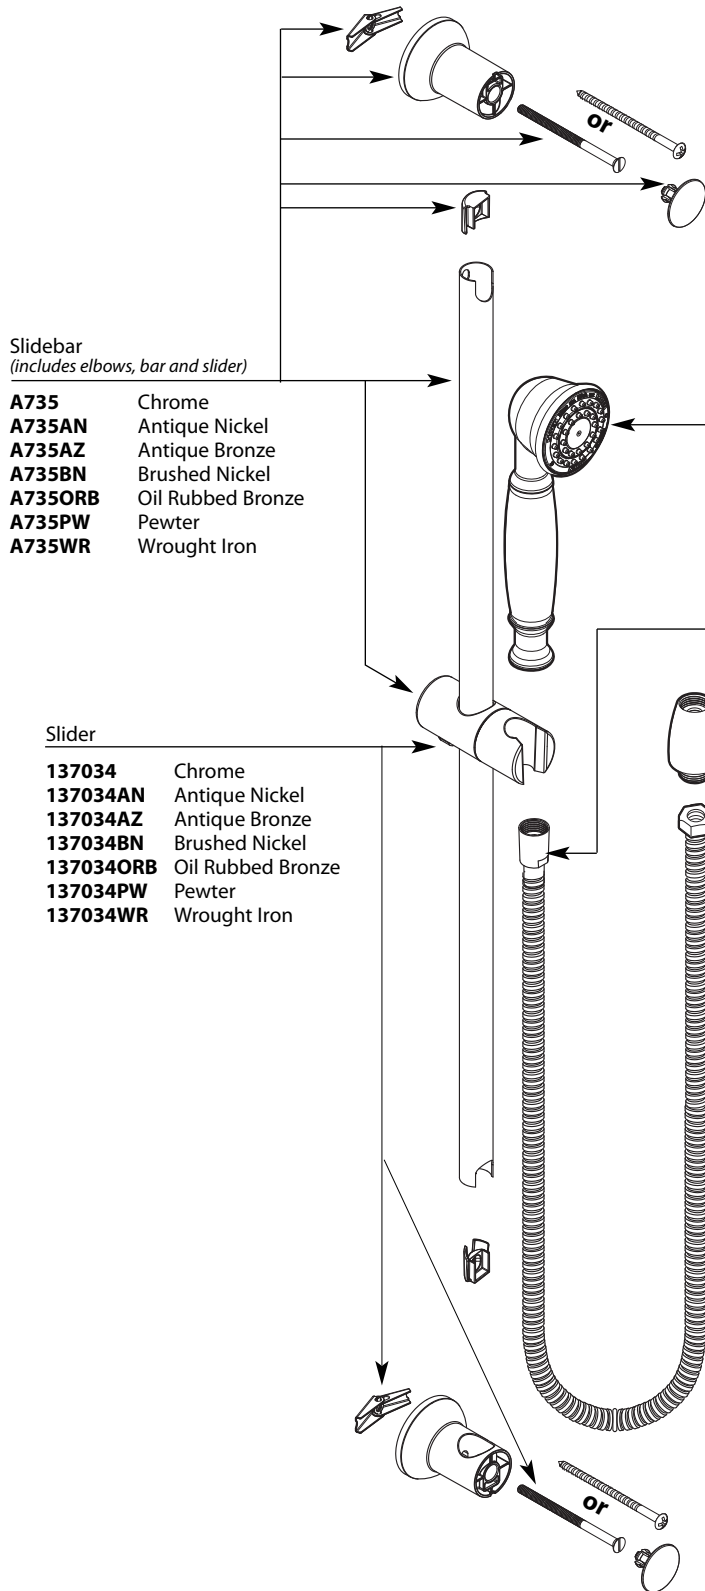

Buy it for looks. Buy it for life.®

Illustrated Parts

Single Function Handshower

MODEL	TYPE	FINISH
3869	Wand	Chrome
3869AN	Wand	Antique Nickel
3869BN	Wand	Brushed Nickel
3869ORB	Wand	Oil Rubbed Bronze
3869WR	Wand	Wrought Iron
3869PW	Wand	Pewter
3869AZ	Wand	Antique Bronze

Slidebar
(includes elbows, bar and slider)

A735	Chrome
A735AN	Antique Nickel
A735AZ	Antique Bronze
A735BN	Brushed Nickel
A735ORB	Oil Rubbed Bronze
A735PW	Pewter
A735WR	Wrought Iron

Handshower

114341	Chrome
114341BN	Brushed Nickel
114341WR	Wrought Iron
114341AN	Antique Nickel
114341ORB	Oil Rubbed Bronze
114341PW	Pewter
114341AZ	Antique Bronze

Hose

A726	Chrome
A726ST	(Used with Brushed Nickel)
A726WR	Wrought Iron
A726AZ	Antique Bronze
A726AN	Antique Nickel
A726PW	Pewter
A726BR	(Used with Oil Rubbed Bronze)

Vacuum Breaker

A714	Chrome
A714ST	(Used with Brushed Nickel)
A714WR	(Used with Pewter & Wrought Iron)
A714AZ	Antique Bronze
A714AN	Antique Nickel
A714ORB	Oil Rubbed Bronze