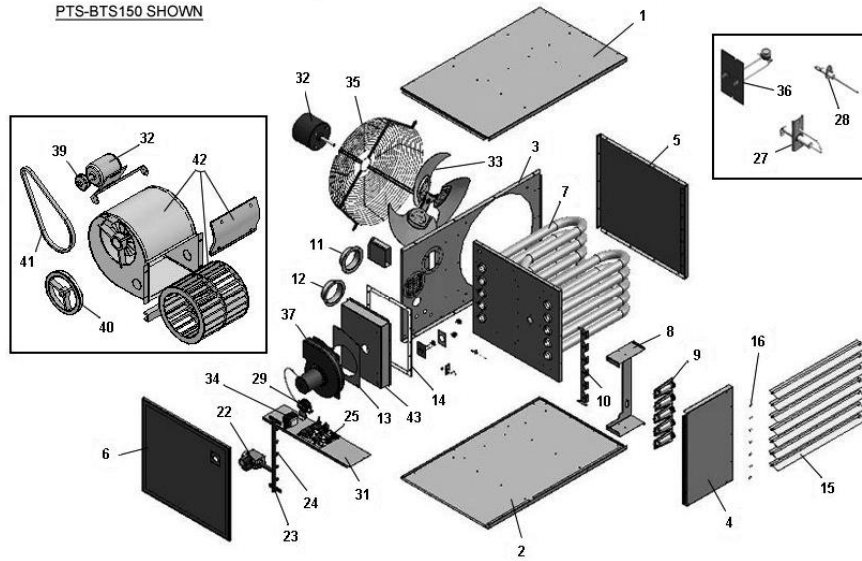

PTP300

PTP300 Parts List

Ref	Part Number	Item	Description	Qty	Weight each
1	5H0799200003	53741	TOP PANEL	1	50
2	5H0799210002	53742	BOTTOM PANEL	1	16
3	3H0373380002	58961	REAR PANEL	1	10
4	5H0799270004	53749	FRONT PANEL	1	1.1
5	3H0384620004	65705	SIDE PANEL W/ HEAT SHEILD	1	1.1
6	3H0372950004		ACCESS PANEL	1	
7	3H0373602012	48786	HEAT EXCHANGER KIT	1	1.1
8	5H0799240004	53763	BURNER BOX	1	1.1
9	5H0750150003	53765	BURNER	1	1
10	5H0799250004	53767	BURNER BRACKET	1	1
11	5H0798510008	53770	COLLAR--OUTLET	1	1.1
12	5H0798510007	53772	COLLAR--INLET	1	1.1
13	5H0797940000	48801	GASKET--POWER EXHAUST	1	1
14	5H0798060002	53773	GASKET--COLLECTOR BOX	1	
15	5H0628920051	58094	DEFLECTOR BLADE	1	1
16	5H0862800000	59336	SPRING	1	1
22	See Table		GAS VALVE	1	
23	5H0799280004	53790	MANIFOLD ASSEMBLY 3/4"	1	1.1

PTP300 Parts List

Ref	Part Number	Item	Description	Qty	Weight each
24	See Table		ORIFICE SPUD	1	
25	See Table		IGNITION CONTROL	1	
	5H0842290003	69230	3AMP FUSE	1	1
26	5H0796892160	48798	IGNITION CABLE	1	1
27	5H0796360000	48795	IGNITOR--DIRECT SPARK	1	2
28	5H0750310000	32242	FLAME SENSOR	1	1
29	5H0794410011	53795	PRESSURE SWITCH	1	1
30	5H0751850200	58068	SILICON TUBE 1/4" ID	1	1.1
31	5H0797470000	48799	CONTROL PANEL	1	
32	9F0302230000	53803	MOTOR	1	23
33	5H0802580000	53807	FAN	1	1.1
34	5H0750290000	32237	CONTROL TRANSFORMER	1	2
35	5H0797980302	53811	FANGUARD--STANDARD	1	1.1
	5H0797980301	76043	FANGUARD--FINGER PROOF	1	1.1
36	5H0757690001		HIGH LIMIT SWITCH--STALK MOUNT	1	
37	3H0373620003	56184	POWER EXHAUST ASSEMBLY	1	10
38			NOT USED	1	
39			NOT USED	1	
40			NOT USED	1	
41			NOT USED	1	
42			NOT USED	1	
43	5H0799610007	53825	COLLECTOR BOX	1	1.1
	5H0750020003	48420	SURFACE MOUNT LIMIT CONTROL	1	1