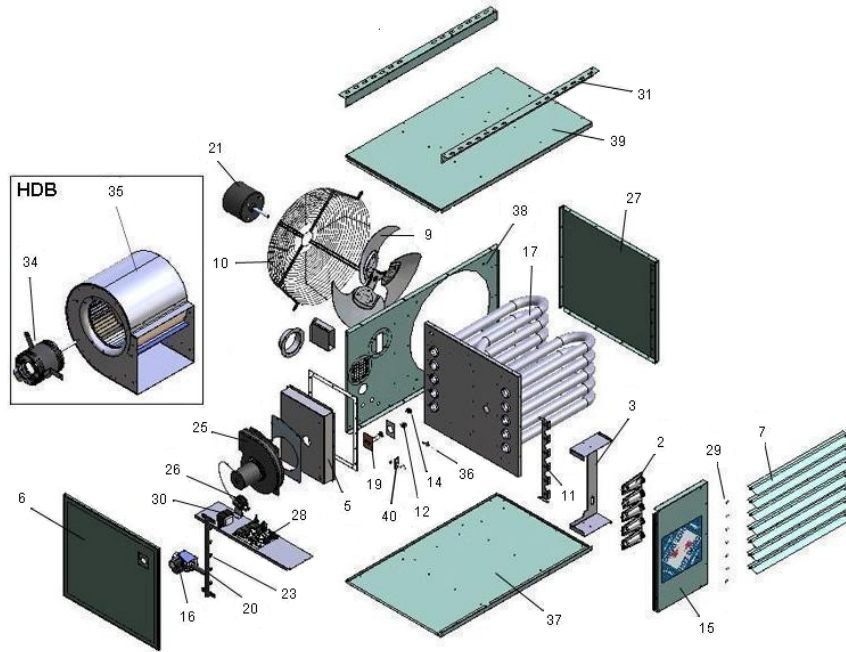

HD100

HD100 Parts List

Ref	Part Number	Item	Description	Qty	Weight each
1	5H0800470001	48820	ACCESS PANEL	1	8
2	5H0750150001	48777	Burner	1	1
3	5H0799240001	48811	BURNER BOX	1	1.1
5	5H0798060001	48804	GASKET (COLLECTOR BOX)	1	1
7	5H0628920045	48821	DEFLECTOR BLADE	1	1
9	5H0798020000	53667	FAN	1	4
10	5H0797430005	53664	FANGUARD	1	1.1
11	5H0799250001	48812	BURNER BRACKET	1	1
12	5H0750020005	53652	FLAME ROLLOUT SWITCH	1	1
14	5H0750310000	32242	FLAME SENSOR	1	1
15	5H0799270001	48814	FRONT PANEL	1	6
16	See Table		GAS VALVE	1	
17	See Table		HEAT EXCHANGER KIT	1	
19	3H0400780001	53668	HIGH LIMIT SWITCH	1	1
20	5H0799280001	56086	MANIFOLD ASSY 1/2"	1	1.1
21	9F0302200000	53801	MOTOR	1	12
23	See Table		ORIFICE SPUD	1	
24			NOT USED	1