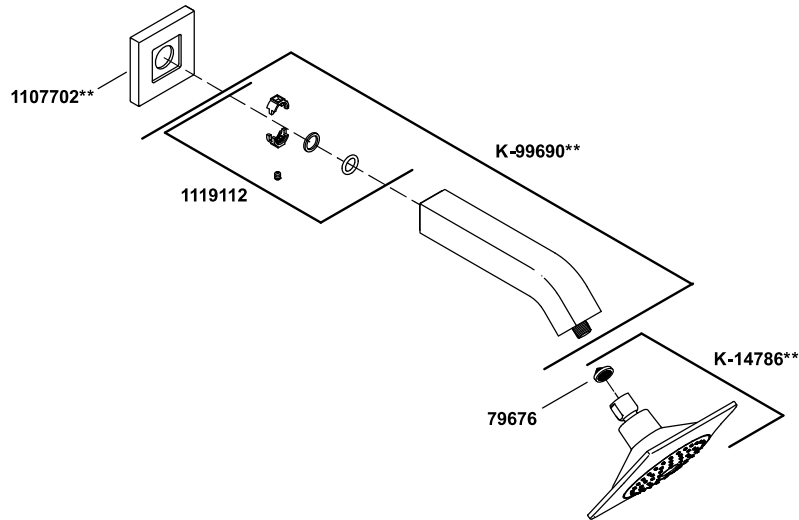

Loure®

Rite-Temp® shower valve trim with lever handle and 2.5 gpm shower head
K-TS14670-4-CP

Loure®

Rite-Temp® shower valve trim with lever handle and 2.5 gpm shower head
K-TS14670-4-CP

Original Version