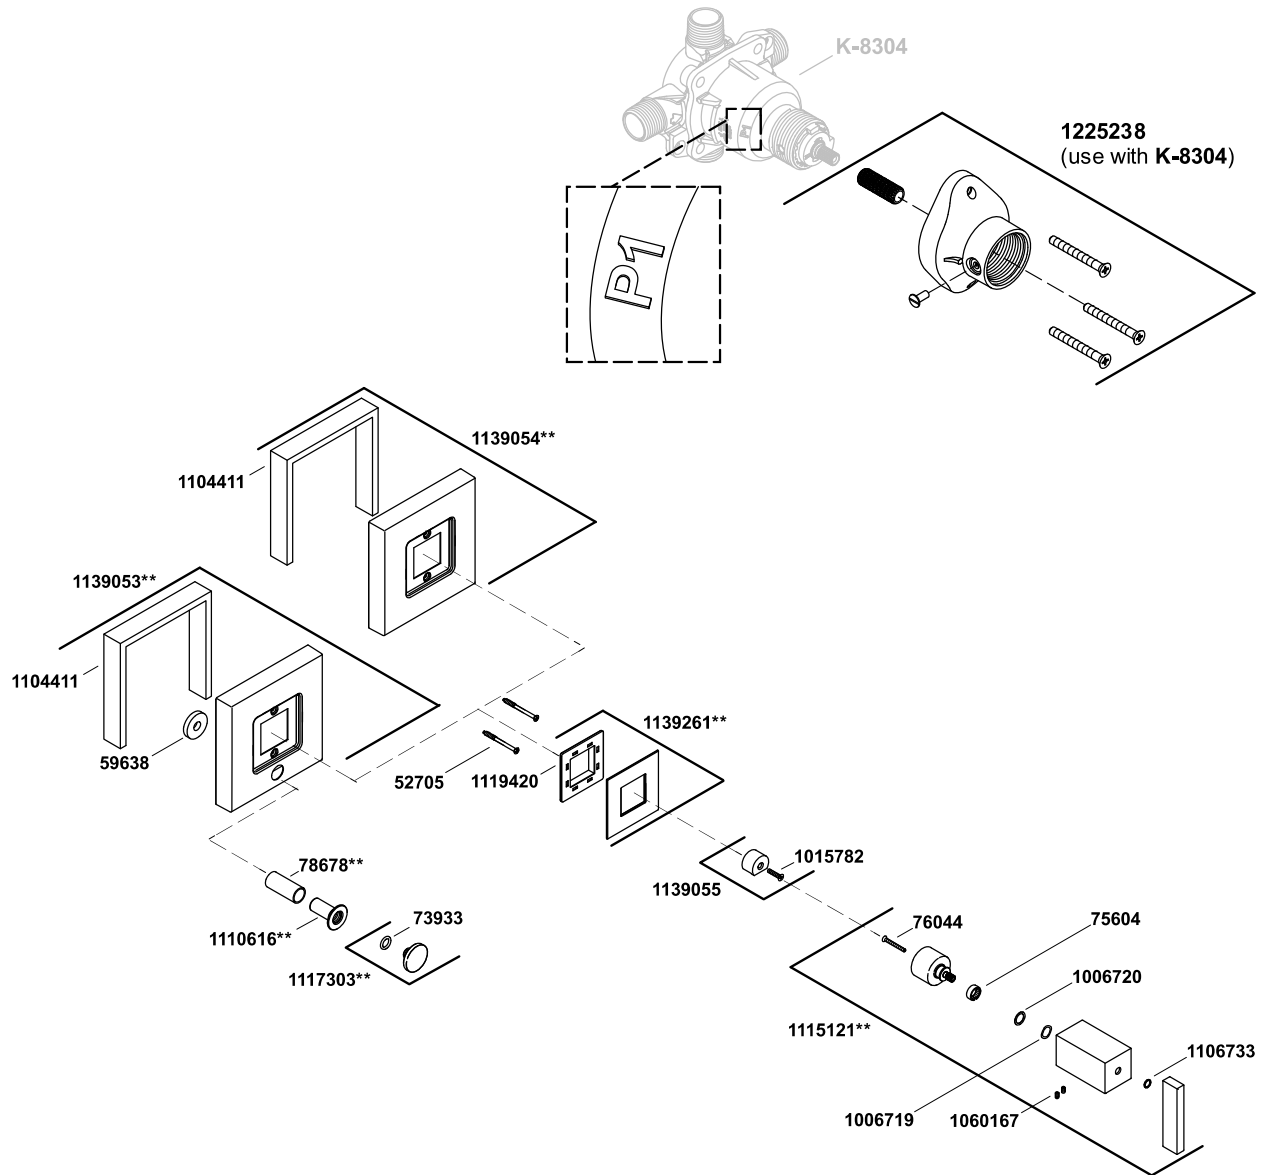

Loure®

Rite-Temp® shower valve trim with lever handle and 2.5 gpm shower head
K-TS14670-4-CP

Loure®

Rite-Temp® shower valve trim with lever handle and 2.5 gpm shower head
K-TS14670-4-CP

Original Version