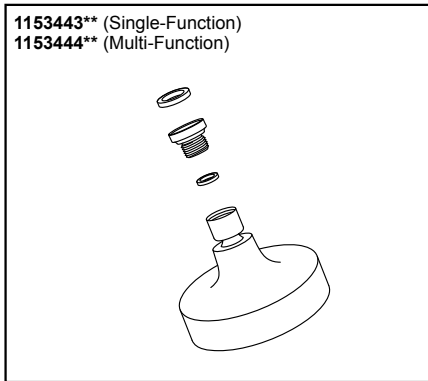

# Purist®

Rite-Temp® shower trim with cross handle and 2.5 gpm showerhead  
K-TS14422-3-CP