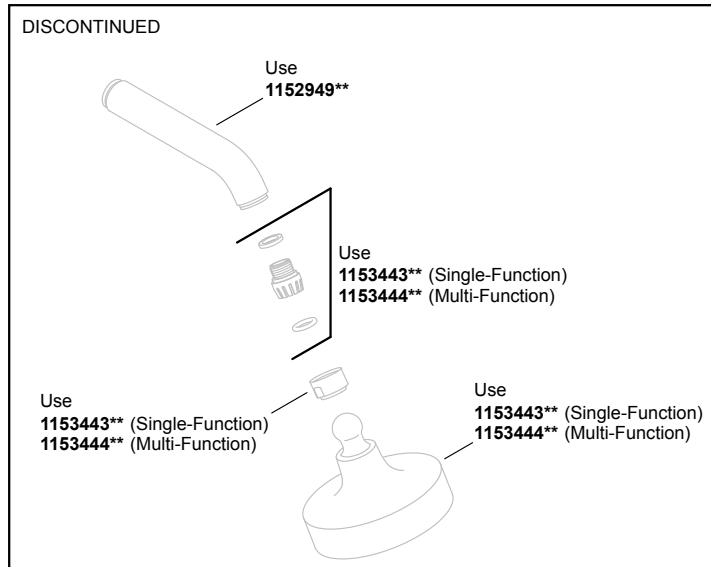

# Purist®

Rite-Temp® shower trim with cross handle and 2.5 gpm showerhead  
K-TS14422-3-CP