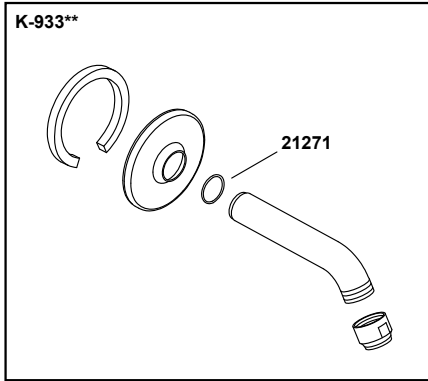

# Purist®

Rite-Temp® shower trim with cross handle and 2.5 gpm showerhead  
K-TS14422-3-CP