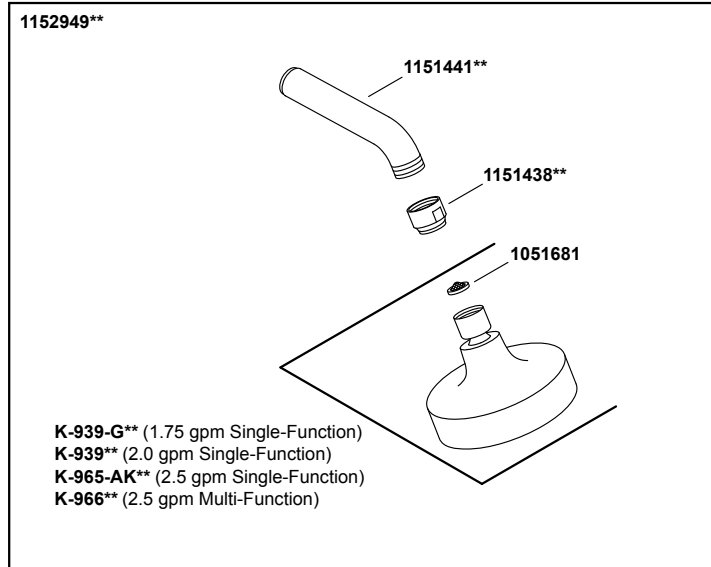

# Purist®

Rite-Temp® shower trim with cross handle and 2.5 gpm showerhead  
K-TS14422-3-CP