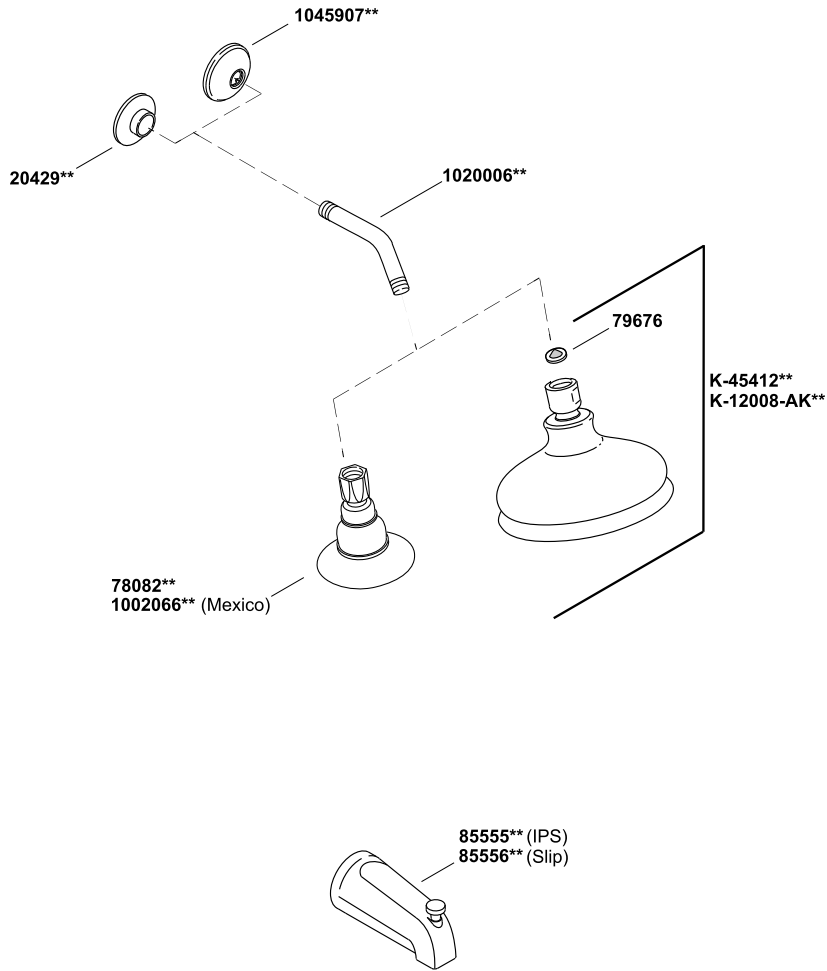

Fairfax®

Rite-Temp® shower valve trim with lever handle and 2.5 gpm showerhead
K-TS12014-4-CP

Fairfax®

Rite-Temp® shower valve trim with lever handle and 2.5 gpm showerhead
K-TS12014-4-CP