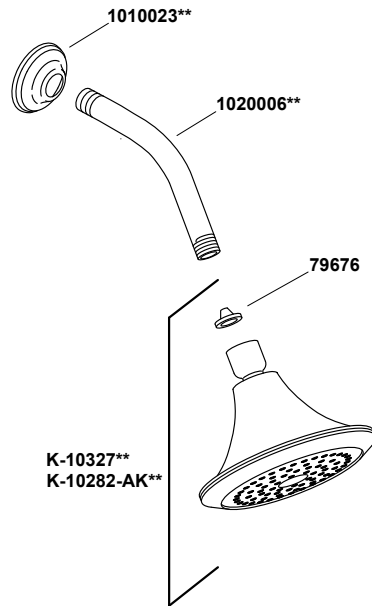

# Archer®

Rite-Temp® bath and shower valve trim with lever handle, spout and showerhead  
K-TS11077-4-CP

# Archer®

Rite-Temp® bath and shower valve trim with lever handle, spout and cartridge  
K-TS11077-4-CP

# Archer®

Rite-Temp® bath and shower valve trim with lever handle, spout and K-TS11077-4-CP