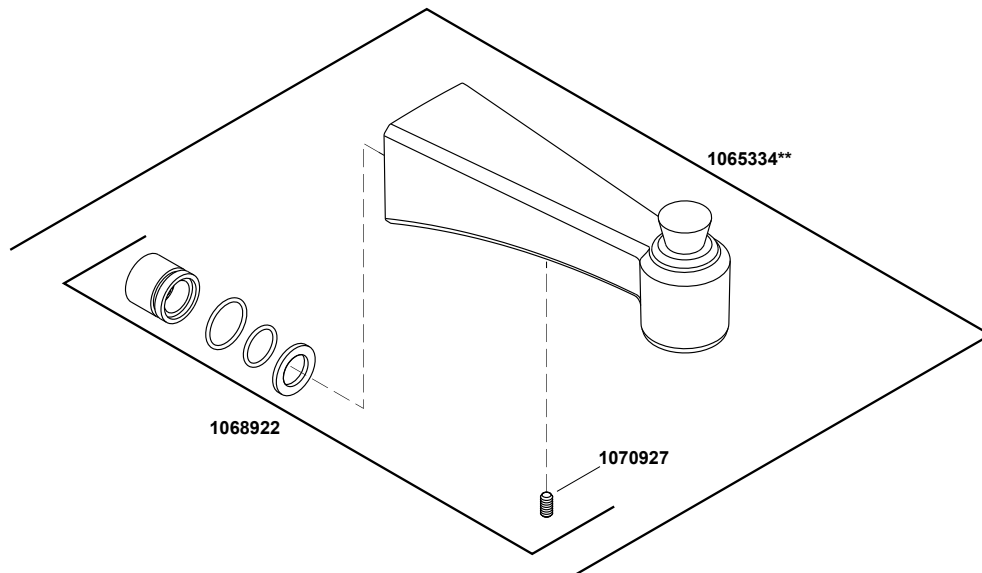

# Archer®

Rite-Temp® bath and shower valve trim with lever handle, spout and showerhead  
K-TS11077-4-CP

# Archer®

Rite-Temp® bath and shower valve trim with lever handle, spout and cartridge  
K-TS11077-4-CP

# Archer®

Rite-Temp® bath and shower valve trim with lever handle, spout and K-TS11077-4-CP