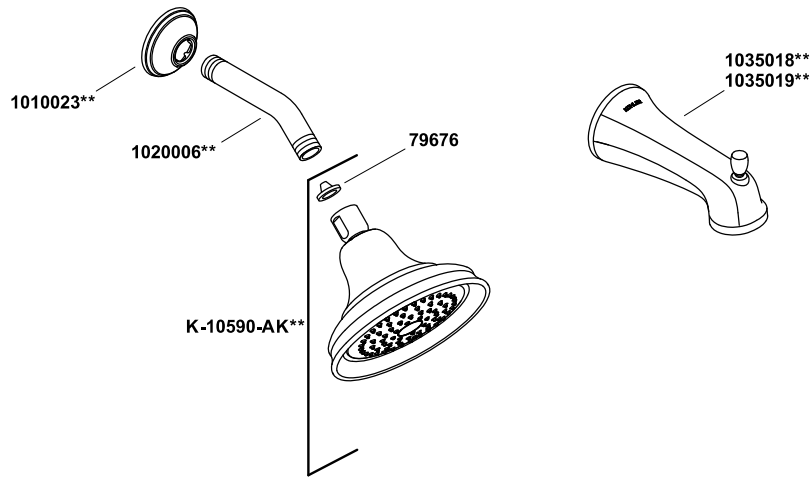

Bancroft®

Rite-Temp® shower valve trim with metal lever handle and 2.5 gpm
K-TS10583-4-CP

Bancroft®

Rite-Temp® shower valve trim with metal lever handle and 2.5 gpm
K-TS10583-4-CP