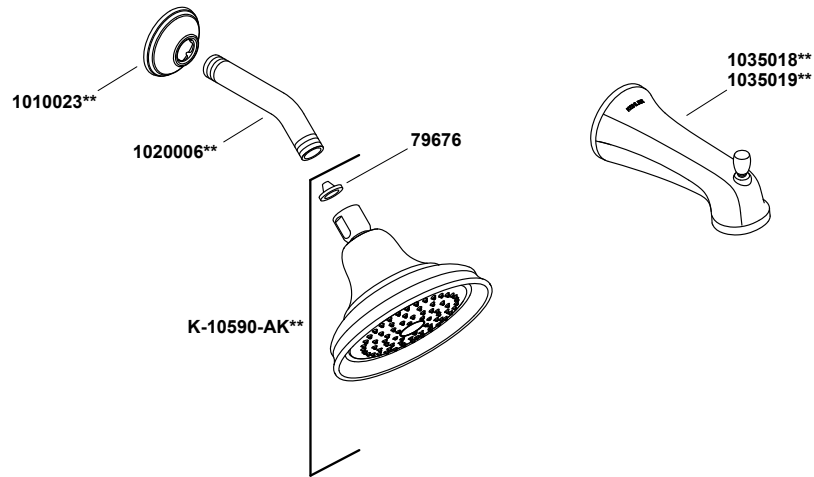

Bancroft®

Rite-Temp(r) bath and shower trim set with NPT spout, valve not inc
K-TS10581-4-BN

Bancroft®

Rite-Temp(r) bath and shower trim set with NPT spout, valve not inc
K-TS10581-4-BN