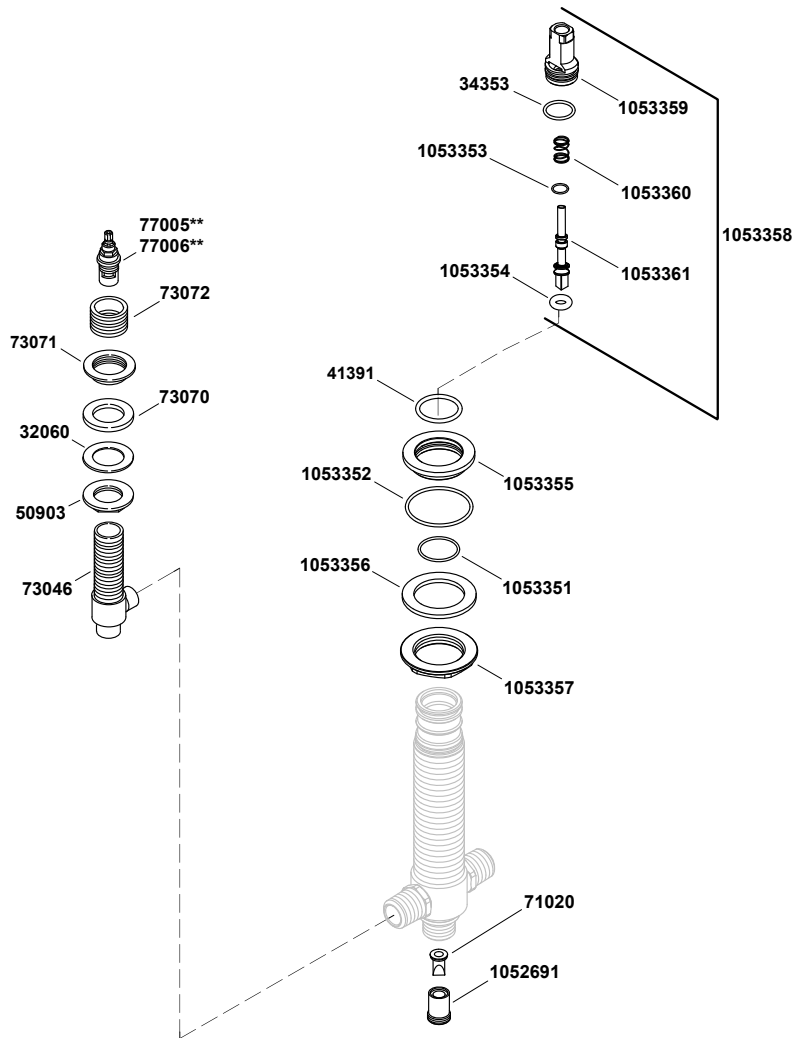

# Memoirs®

Stately deck-mount bath faucet trim with non-diverter spout and lever  
K-T469-4S-CP