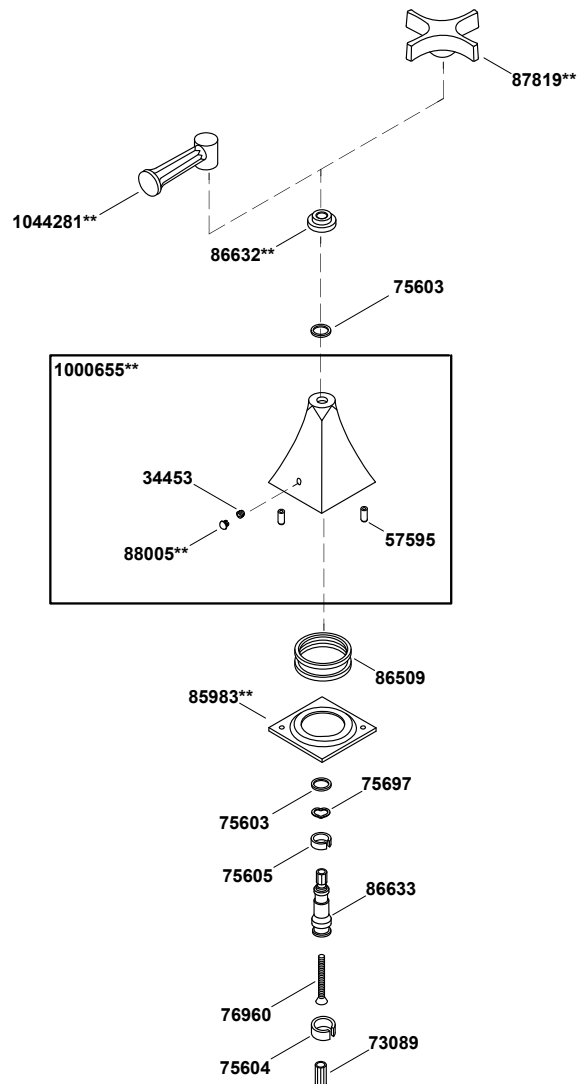

# Memoirs®

Stately deck-mount bath faucet trim with non-diverter spout and lever  
K-T469-4S-CP